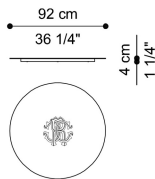

LAZY SUSAN
METAL GOLD - GLOSSY
C.COM.911.EXX

GOLDEN BASE FOR C.B52.123.A AND C.B52.123.B
METAL GOLD - GLOSSY
C.COM.939.FMX