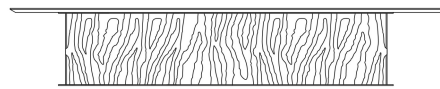

## DESCRIPTION

Metal base in the brushed finishings from the collection. Gold finishing available as optional.  
Top in glossy Oak veneered Dyed Wengé wood or in marble cat. A from the collection (not for size 415 cm).  
Bevelled Clear, Bronzed or Smoked glass top available only for size 415 cm (C.B52.122.CLX).  
Optional lazy Susan in glossy Oak veneered Dyed Wengé wood or in metal in the glossy or brushed finishings from the collection for round models only (C.B52.123.A and C.B52.123.B).

## DIMENSIONS

DINING TABLE  
**C.B52.122.A**

L 240 D 110 H 77 CM

DINING TABLE  
**C.B52.122.C**

L 415 D 110 H 77 CM

DINING TABLE  
**C.B52.123.A**

Ø 180 H 77 CM

DINING TABLE  
**C.B52.123.B**