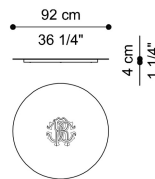

B-52 TABLES

OPTIONAL

GOLDEN BASE FOR C.B52.122.A
METAL GOLD - GLOSSY
C.COM.939.EMX

GOLDEN BASE FOR C.B52.122.C
METAL GOLD - GLOSSY
C.COM.939.CMX

LAZY SUSAN
OAK VENEERED DYED WENGÉ - GLOSSY
C.COM.911.ASX

LAZY SUSAN
ALL BRUSHED METAL FINISHINGS | CHROME I
BLACK CHROME
C.COM.911.EQX