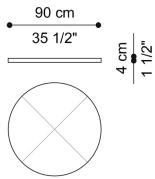

B-52 TABLES

OPTIONAL

GOLDEN BASE FOR C.B52.122.A
METAL GOLD - GLOSSY
C.COM.939.EMX

GOLDEN BASE FOR C.B52.122.C
METAL GOLD - GLOSSY
C.COM.939.CMX

LAZY SUSAN
OAK VENEERED DYED WENGÉ - GLOSSY
C.COM.911.ASX

LAZY SUSAN
ALL BRUSHED METAL FINISHINGS | CHROME I
BLACK CHROME
C.COM.911.EQX