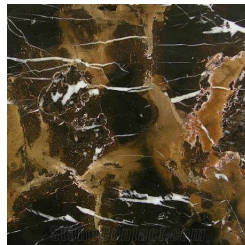

ANTIGUA
TABLES

roberto cavalli
HOME
INTERIORS

DESCRIPTION

Metal base in the glossy or brushed finishings from the collection with engraved RC logo.
Top in Clear, Bronzed or Smoked bevelled glass or in glossy Oak veneered Dyed Wengé wood, glossy Grey/Rose Carbalho veneered wood or glossy Eucalyptus fris  veneered wood (in 4/4 inlay for round models). Available in marble cat. A from the collection for round models only (C.ANT.123.A and C.ANT.123.B).
Optional metal lazy Susan in the glossy or brushed finishings from the collection for round models only.

TOP

WOOD

Grey Carvalho
veneered wood -
Glossy

Rose Carvalho
veneered wood -
Glossy

Eucalyptus fris 
veneered wood -
Glossy

Oak veneered Dyed
Weng  wood -
Glossy

GLASS

Clear Glass

Bronzed Glass

Smoked Glass

MARBLE/ONYX

Marble cat. A Bianco
Carrara - Honed

Marble cat. A Bianco
Carrara - Polished

Marble cat. A Black
& Gold - Polished

Marble cat. A Black
Marquina - Polished

Marble cat. A
Emperador Dark -
Polished