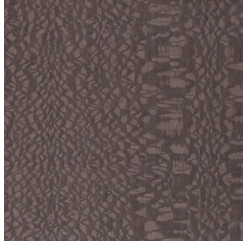

ANTIGUA
TABLES

roberto cavalli
HOME
INTERIORS

DESCRIPTION

Metal base in the glossy or brushed finishings from the collection with engraved RC logo.
Top in Clear, Bronzed or Smoked bevelled glass or in glossy Oak veneered Dyed Wengé wood, glossy Grey/Rose Carbalho veneered wood or glossy Eucalyptus fris  veneered wood (in 4/4 inlay for round models). Available in marble cat. A from the collection for round models only (C.ANT.123.A and C.ANT.123.B).
Optional metal lazy Susan in the glossy or brushed finishings from the collection for round models only.

BASE

METAL

Metal Brushed
Bronze

Metal Brushed Dark
Bronze

Metal Brushed Gold

Metal Chrome -
Glossy

Metal Black Chrome
- Glossy

Metal Gold - Glossy

TOP

WOOD

Grey Carvalho
veneered wood -
Glossy

Rose Carvalho
veneered wood -
Glossy

Eucalyptus fris 
veneered wood -
Glossy

Oak veneered Dyed
Weng  wood -
Glossy

GLASS

Clear Glass