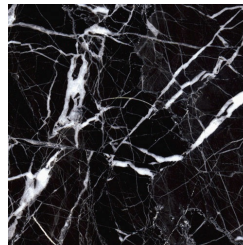

ANTIGUA
TABLES

roberto cavalli
HOME
INTERIORS

DESCRIPTION

Metal base in the glossy or brushed finishings from the collection with engraved RC logo.
Top in Clear, Bronzed or Smoked bevelled glass or in glossy Oak veneered Dyed Wengé wood, glossy Grey/Rose Carbalho veneered wood or glossy Eucalyptus fris  veneered wood (in 4/4 inlay for round models). Available in marble cat. A from the collection for round models only (C.ANT.123.A and C.ANT.123.B).
Optional metal lazy Susan in the glossy or brushed finishings from the collection for round models only.

TOP

WOOD

Grey Carvalho
veneered wood -
Glossy

Rose Carvalho
veneered wood -
Glossy

Eucalyptus fris 
veneered wood -
Glossy

Oak veneered Dyed
Weng  wood -
Glossy

GLASS

Clear Glass

Bronzed Glass

Smoked Glass

MARBLE/ONYX

Marble cat. A Bianco
Carrara - Honed

Marble cat. A Bianco
Carrara - Polished

Marble cat. A Black
& Gold - Polished

Marble cat. A Black
Marquina - Polished

Marble cat. A
Emperador Dark -
Polished