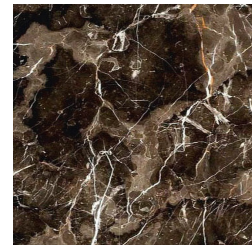

ANTIGUA
TABLES

roberto cavalli
HOME
INTERIORS

DESCRIPTION

Metal base in the glossy or brushed finishings from the collection with engraved RC logo.
Top in Clear, Bronzed or Smoked bevelled glass or in glossy Oak veneered Dyed Wengé wood, glossy Grey/Rose Carbalho veneered wood or glossy Eucalyptus fris  veneered wood (in 4/4 inlay for round models). Available in marble cat. A from the collection for round models only (C.ANT.123.A and C.ANT.123.B).
Optional metal lazy Susan in the glossy or brushed finishings from the collection for round models only.

TOP

WOOD

Grey Carvalho
veneered wood -
Glossy

Rose Carvalho
veneered wood -
Glossy

Eucalyptus fris 
veneered wood -
Glossy

Oak veneered Dyed
Weng  wood -
Glossy

GLASS

Clear Glass

Bronzed Glass

Smoked Glass

MARBLE/ONYX

Marble cat. A Bianco
Carrara - Honed

Marble cat. A Bianco
Carrara - Polished

Marble cat. A Black
& Gold - Polished

Marble cat. A Black
Marquina - Polished

Marble cat. A
Emperador Dark -
Polished