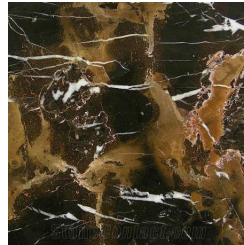

VERMEER
LOW TABLES

roberto cavalli
HOME
INTERIORS

DESCRIPTION

Structure in multilayer wood. One half of the top veneered in glossy Oak Dyed Wengé and one half in marble cat. A. C.VER.231.B also available with one half of the top veneered in glossy Grey/Rose Carbalho or glossy Eucalyptus frisé and one half in marble cat. A or Onyx on demand.

L 53 D 53 H 50 CM

TOP

WOOD

Oak veneered Dyed
Wengé wood -
Glossy

Grey Carbalho
veneered wood -
Glossy

Rose Carbalho
veneered wood -
Glossy

Eucalyptus fris 
veneered wood -
Glossy

MARBLE/ONYX

Marble cat. A Bianco
Carrara - Honed

Marble cat. A Bianco
Carrara - Polished

Marble cat. A Black
& Gold - Polished

Marble cat. A Black
Marquina - Polished

Marble cat. A
Emperador Dark -
Polished

Marble cat. A
Travertino Navona -
Polished

White Onyx -
Polished

Grey Onyx - Polished

Emerald Onyx -
Polished

Verde Giada Onyx -
Polished