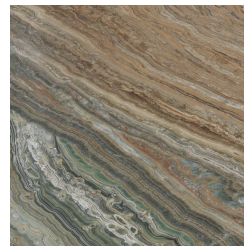

VERMEER
LOW TABLES

roberto cavalli
HOME
INTERIORS

DESCRIPTION

Structure in multilayer wood. One half of the top veneered in glossy Oak Dyed Wengé and one half in marble cat. A. C.VER.231.B also available with one half of the top veneered in glossy Grey/Rose Carbalho or glossy Eucalyptus frisé and one half in marble cat. A or Onyx on demand.

L 53 D 53 H 50 CM

TOP

WOOD

Oak veneered Dyed
Wengé wood -
Glossy

Grey Carbalho
veneered wood -
Glossy

Rose Carbalho
veneered wood -
Glossy

Eucalyptus fris 
veneered wood -
Glossy

MARBLE/ONYX

Marble cat. A Bianco
Carrara - Honed

Marble cat. A Bianco
Carrara - Polished

Marble cat. A Black
& Gold - Polished

Marble cat. A Black
Marquina - Polished

Marble cat. A
Emperador Dark -
Polished

Marble cat. A
Travertino Navona -
Polished

White Onyx -
Polished

Grey Onyx - Polished

Emerald Onyx -
Polished

Verde Giada Onyx -
Polished