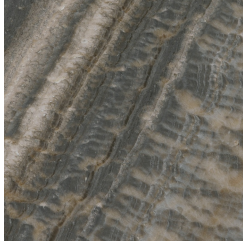

TRINIDAD
LOW TABLES

roberto cavalli
HOME
INTERIORS

DESCRIPTION

Metal legs in the glossy or brushed finishings from the collection.
Top in marble from the collection. Available on demand in onyx from the collection.

Metal Brushed Gold

Metal Brushed Dark
Bronze

Metal Brushed
Bronze

TOP

MARBLE/ONYX

White Onyx -
Polished

Grey Onyx - Polished

Emerald Onyx -
Polished

Verde Giada Onyx -
Polished

Marble cat. B Sahara
Noir - Polished

Marble cat. B
Versilys - Polished

Marble cat. A Bianco
Carrara - Honed

Marble cat. A Bianco
Carrara - Polished

Marble cat. A Black
& Gold - Polished

Marble cat. A Black
Marquina - Polished

Marble cat. A
Emperador Dark -
Polished

Marble cat. A
Travertino Navona -
Polished

Marble cat. C
Statuario Venato -
Polished