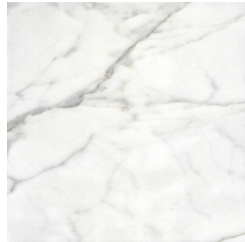

Marble cat. C
Statuario Venato -
Polished