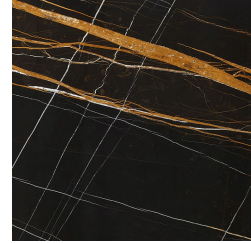

TRINIDAD
LOW TABLES

roberto cavalli
HOME
INTERIORS

DESCRIPTION

Metal legs in the glossy or brushed finishings from the collection.
Top in marble from the collection. Available on demand in onyx from the collection.

Metal Brushed Gold

Metal Brushed Dark
Bronze

Metal Brushed
Bronze

TOP

MARBLE/ONYX

White Onyx -
Polished

Grey Onyx - Polished

Emerald Onyx -
Polished

Verde Giada Onyx -
Polished

Marble cat. B Sahara
Noir - Polished

Marble cat. B
Versilys - Polished

Marble cat. A Bianco
Carrara - Honed

Marble cat. A Bianco
Carrara - Polished

Marble cat. A Black
& Gold - Polished

Marble cat. A Black
Marquina - Polished

Marble cat. A
Emperador Dark -
Polished

Marble cat. A
Travertino Navona -
Polished

Marble cat. C
Statuario Venato -
Polished