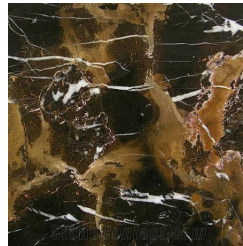

TRINIDAD
LOW TABLES

roberto cavalli
HOME
INTERIORS

DESCRIPTION

Metal legs in the glossy or brushed finishings from the collection.
Top in marble from the collection. Available on demand in onyx from the collection.

Metal Brushed Gold

Metal Brushed Dark
Bronze

Metal Brushed
Bronze

TOP

MARBLE/ONYX

White Onyx -
Polished

Grey Onyx - Polished

Emerald Onyx -
Polished

Verde Giada Onyx -
Polished

Marble cat. B Sahara
Noir - Polished

Marble cat. B
Versilys - Polished

Marble cat. A Bianco
Carrara - Honed

Marble cat. A Bianco
Carrara - Polished

Marble cat. A Black
& Gold - Polished

Marble cat. A Black
Marquina - Polished

Marble cat. A
Emperador Dark -
Polished

Marble cat. A
Travertino Navona -
Polished

Marble cat. C
Statuario Venato -
Polished