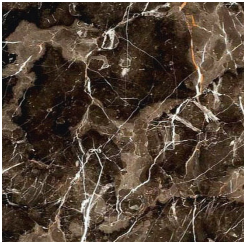

TRINIDAD
LOW TABLES

roberto cavalli
HOME
INTERIORS

DESCRIPTION

Metal legs in the glossy or brushed finishings from the collection.
Top in marble from the collection. Available on demand in onyx from the collection.

Metal Brushed Gold

Metal Brushed Dark
Bronze

Metal Brushed
Bronze

TOP

MARBLE/ONYX

White Onyx -
Polished

Grey Onyx - Polished

Emerald Onyx -
Polished

Verde Giada Onyx -
Polished

Marble cat. B Sahara
Noir - Polished

Marble cat. B
Versilys - Polished

Marble cat. A Bianco
Carrara - Honed

Marble cat. A Bianco
Carrara - Polished

Marble cat. A Black
& Gold - Polished

Marble cat. A Black
Marquina - Polished

Marble cat. A
Emperador Dark -
Polished

Marble cat. A
Travertino Navona -
Polished

Marble cat. C
Statuario Venato -
Polished