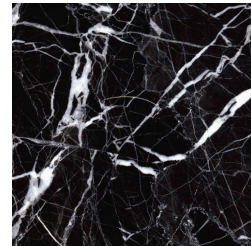

TRINIDAD
LOW TABLES

roberto cavalli
HOME
INTERIORS

DESCRIPTION

Metal legs in the glossy or brushed finishings from the collection.
Top in marble from the collection. Available on demand in onyx from the collection.

Metal Brushed Gold

Metal Brushed Dark
Bronze

Metal Brushed
Bronze

TOP

MARBLE/ONYX

White Onyx -
Polished

Grey Onyx - Polished

Emerald Onyx -
Polished

Verde Giada Onyx -
Polished

Marble cat. B Sahara
Noir - Polished

Marble cat. B
Versilys - Polished

Marble cat. A Bianco
Carrara - Honed

Marble cat. A Bianco
Carrara - Polished

Marble cat. A Black
& Gold - Polished

Marble cat. A Black
Marquina - Polished

Marble cat. A
Emperador Dark -
Polished

Marble cat. A
Travertino Navona -
Polished

Marble cat. C
Statuario Venato -
Polished