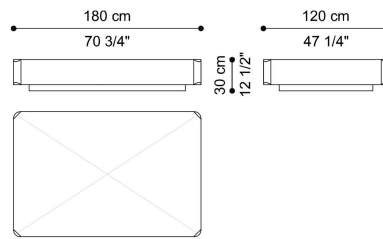

TIZIANO
LOW TABLES

roberto cavalli
HOME
INTERIORS

DESCRIPTION

Structure in multilayer wood veneered in glossy Oak Dyed Wengé or lacquered in matt/glossy finishing.
Metal legs and details in the glossy or brushed finishings from the collection.
Optional lazy Susan for size 180 cm, veneered in glossy Oak Dyed Wengé or lacquered in matt/glossy finishing.

DIMENSIONS

LOW TABLE
C.TIZ.231.A

L 120 D 120 H 30 CM

LOW TABLE
C.TIZ.231.B

L 180 D 120 H 30 CM

LOW TABLE
C.TIZ.232.A

Ø 75 H 53 CM

OPTIONAL