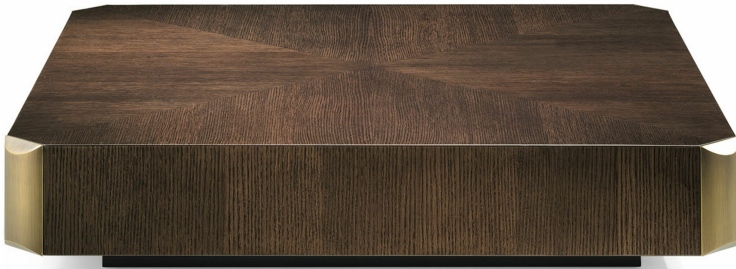

TIZIANO
LOW TABLES

roberto cavalli
HOME
INTERIORS

DESCRIPTION

Structure in multilayer wood veneered in glossy Oak Dyed Wengé or lacquered in matt/glossy finishing.
Metal legs and details in the glossy or brushed finishings from the collection.
Optional lazy Susan for size 180 cm, veneered in glossy Oak Dyed Wengé or lacquered in matt/glossy finishing.

DIMENSIONS

LOW TABLE
C.TIZ.231.A

L 120 D 120 H 30 CM

LOW TABLE
C.TIZ.231.B

L 180 D 120 H 30 CM

LOW TABLE
C.TIZ.232.A

Ø 75 H 53 CM

OPTIONAL

LAZY SUSAN
MATT | GLOSSY LACQUERED FINISHINGS
C.COM.911.CKX

LAZY SUSAN
OAK VENEERED DYED WENGÉ - GLOSSY
C.COM.911.CSX

STRUCTURE

WOOD

Desert lacquered wood - Glossy

Ivory lacquered wood - Glossy

Black lacquered wood - Glossy

Oak veneered Dyed Wengé wood - Glossy

LEGS/DETAILS

METAL

Metal Black Chrome - Glossy

Metal Chrome - Glossy

Metal Gold - Glossy

Metal Brushed Gold

Metal Brushed Dark Bronze