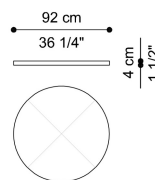

LAZY SUSAN
OAK VENEERED DYED WENGÉ - GLOSSY
C.COM.911.CSX