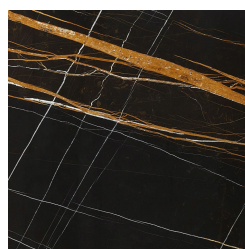

SIORAF  
LOW TABLES

roberto cavalli

HOME

INTERIORS

---

**DESCRIPTION**

Metal base in Wrought Gold, Wrought Dark Bronze or matt Black finishing.  
Top in multilayer wood in essence from the collection, in bevelled Clear, Bronzed or Smoked glass or in marble from the collection.  
Available on demand in onyx from the collection.

## MARBLE/ONYX

Emerald Onyx - Polished

Grey Onyx - Polished

Marble cat. A Bianco Carrara - Honed

Marble cat. A Bianco Carrara - Polished

Marble cat. A Black & Gold - Polished

Marble cat. A Black Marquina - Polished

Marble cat. A Emperador Dark - Polished

Marble cat. A Travertino Navona - Polished

Marble cat. B Sahara Noir - Polished

Marble cat. B Versilys - Polished

Marble cat. C Statuario Venato - Polished

Verde Giada Onyx - Polished

## WOOD

Eucalyptus frisè veneered wood - Glossy

Grey Carbalho veneered wood - Glossy

Oak veneered Dyed Wengé wood - Glossy

Rose Carbalho veneered wood - Glossy

SIORAF  
LOW TABLES

roberto cavalli

HOME