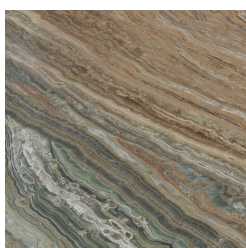

# SIORAF LOW TABLES

# roberto cavalli

HOME

INTERIORS

Bronzed Glass

Clear Glass

Smoked Glass

## MARBLE/ONYX

Emerald Onyx - Polished

Grey Onyx - Polished

Marble cat. A Bianco Carrara - Honed

Marble cat. A Bianco Carrara - Polished

Marble cat. A Black & Gold - Polished

Marble cat. A Black Marquina - Polished

Marble cat. A Emperador Dark - Polished

Marble cat. A Travertino Navona - Polished

Marble cat. B Sahara Noir - Polished

Marble cat. B Versilys - Polished

Marble cat. C Statuario Venato - Polished

Verde Giada Onyx - Polished