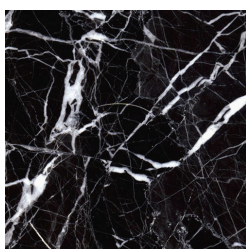

## MARBLE/ONYX

Emerald Onyx - Polished

Grey Onyx - Polished

Marble cat. A Bianco Carrara - Honed

Marble cat. A Bianco Carrara - Polished

Marble cat. A Black & Gold - Polished

Marble cat. A Black Marquina - Polished

Marble cat. A Emperador Dark - Polished

Marble cat. A Travertino Navona - Polished

Marble cat. B Sahara Noir - Polished

Marble cat. B Versilys - Polished

Marble cat. C Statuario Venato - Polished

Verde Giada Onyx - Polished