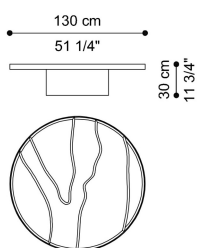

SAHARA
LOW TABLES

roberto cavalli

HOME

INTERIORS

DESCRIPTION

Metal structure in the glossy or brushed finishings from the collection.

Top in bevelled Natural, Bronzed or Smoked mirror with Sahara pattern, or in Black Marquina or Sahara Noir polished marble with partial engraved RC monogram.

DIMENSIONS

LOW TABLE C.SAH.231.D

Ø 130 H 30 CM

LOW TABLE C.SAH.232.B

Ø 100 H 40 CM

LOW TABLE C.SAH.232.C

Ø 55 H 53 CM

BASE