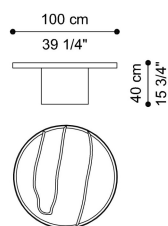

SAHARA
LOW TABLES

roberto cavalli

HOME

INTERIORS

DESCRIPTION

Metal structure in the glossy or brushed finishings from the collection.

Top in bevelled Natural, Bronzed or Smoked mirror with Sahara pattern, or in Black Marquina or Sahara Noir polished marble with partial engraved RC monogram.

DIMENSIONS

LOW TABLE C.SAH.231.D

Ø 130 H 30 CM

LOW TABLE C.SAH.232.B

Ø 100 H 40 CM

LOW TABLE C.SAH.232.C

Ø 55 H 53 CM

BASE