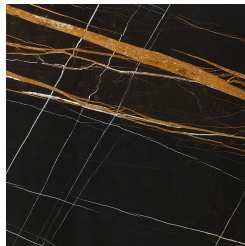

SAHARA
LOW TABLES

roberto cavalli

HOME

INTERIORS

DESCRIPTION

Metal structure in the glossy or brushed finishings from the collection.

Top in bevelled Natural, Bronzed or Smoked mirror with Sahara pattern, or in Black Marquina or Sahara Noir polished marble with partial engraved RC monogram.

METAL

Metal Black Chrome
- Glossy

Metal Brushed
Bronze

Metal Brushed Dark
Bronze

Metal Brushed Gold

Metal Chrome -
Glossy

Metal Gold - Glossy

TOP

MARBLE/ONYX

Marble cat. A Black
Marquina - Polished

Marble cat. B Sahara
Noir - Polished

MIRROR

Bronzed Mirror

Natural Mirror

Smoked Mirror