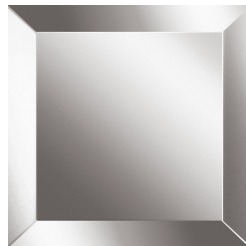

SAHARA
LOW TABLES

roberto cavalli

HOME

INTERIORS

DESCRIPTION

Metal structure in the glossy or brushed finishings from the collection.

Top in bevelled Natural, Bronzed or Smoked mirror with Sahara pattern, or in Black Marquina or Sahara Noir polished marble with partial engraved RC monogram.

DIMENSIONS

LOW TABLE C.SAH.231.D

Ø 130 H 30 CM

LOW TABLE C.SAH.232.B

Ø 100 H 40 CM

LOW TABLE C.SAH.232.C

Ø 55 H 53 CM

BASE

METAL

Metal Black Chrome
- Glossy

Metal Brushed
Bronze

Metal Brushed Dark
Bronze

Metal Brushed Gold

Metal Chrome -
Glossy

Metal Gold - Glossy

TOP

MARBLE/ONYX

Marble cat. A Black
Marquina - Polished

Marble cat. B Sahara
Noir - Polished

MIRROR

Bronzed Mirror

Natural Mirror

Smoked Mirror