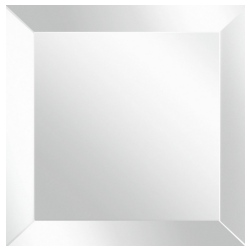

SAHARA
LOW TABLES

roberto cavalli

HOME

INTERIORS

DESCRIPTION

Metal structure in the glossy or brushed finishings from the collection.

Top in bevelled Natural, Bronzed or Smoked mirror with Sahara pattern, or in Black Marquina or Sahara Noir polished marble with partial engraved RC monogram.

DIMENSIONS

LOW TABLE C.SAH.231.D

Ø 130 H 30 CM

LOW TABLE C.SAH.232.B

Ø 100 H 40 CM

LOW TABLE C.SAH.232.C

Ø 55 H 53 CM

BASE

MARBLE/ONYX

Marble cat. A Black
Marquina - Polished

Marble cat. B Sahara
Noir - Polished

MIRROR

Bronzed Mirror

Natural Mirror

Smoked Mirror