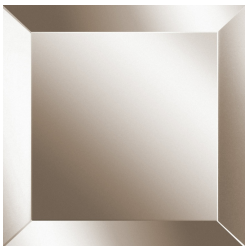

SAHARA
LOW TABLES

roberto cavalli

HOME

INTERIORS

DESCRIPTION

Metal structure in the glossy or brushed finishings from the collection.

Top in bevelled Natural, Bronzed or Smoked mirror with Sahara pattern, or in Black Marquina or Sahara Noir polished marble with partial engraved RC monogram.

DIMENSIONS

LOW TABLE C.SAH.231.D

Ø 130 H 30 CM

LOW TABLE C.SAH.232.B

Ø 100 H 40 CM

LOW TABLE C.SAH.232.C

Ø 55 H 53 CM

BASE

METAL

Metal Black Chrome
- Glossy

Metal Brushed
Bronze

Metal Brushed Dark
Bronze

Metal Brushed Gold

Metal Chrome -
Glossy

Metal Gold - Glossy

TOP

MARBLE/ONYX

Marble cat. A Black
Marquina - Polished

Marble cat. B Sahara
Noir - Polished

MIRROR

Bronzed Mirror

Natural Mirror

Smoked Mirror