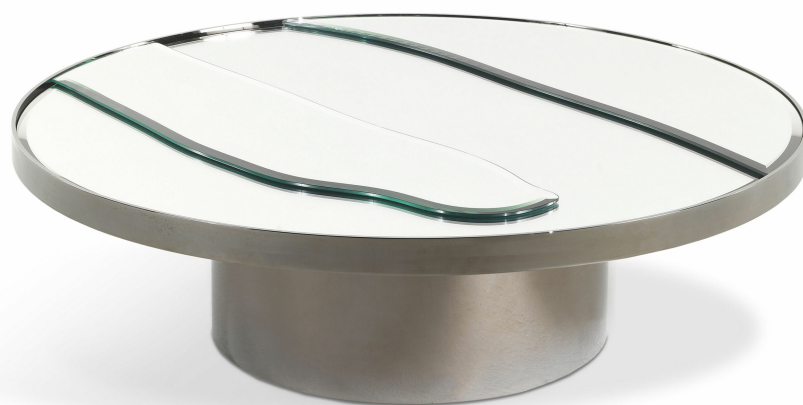

SAHARA
LOW TABLES

roberto cavalli

HOME

INTERIORS

DESCRIPTION

Metal structure in the glossy or brushed finishings from the collection.

Top in bevelled Natural, Bronzed or Smoked mirror with Sahara pattern, or in Black Marquina or Sahara Noir polished marble with partial engraved RC monogram.

DIMENSIONS

LOW TABLE C.SAH.231.D

Ø 130 H 30 CM

LOW TABLE C.SAH.232.B

Ø 100 H 40 CM

LOW TABLE C.SAH.232.C

Ø 55 H 53 CM

BASE

METAL

Metal Black Chrome
- Glossy

Metal Brushed
Bronze

Metal Brushed Dark
Bronze

Metal Brushed Gold

Metal Chrome -
Glossy

Metal Gold - Glossy

TOP

MARBLE/ONYX

Marble cat. A Black
Marquina - Polished

Marble cat. B Sahara
Noir - Polished

MIRROR

Bronzed Mirror

Natural Mirror

Smoked Mirror