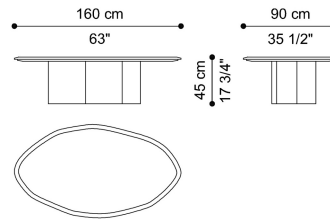

RAGALI.2
LOW TABLES

roberto cavalli
HOME
INTERIORS

DESCRIPTION

CENTRAL TABLE: wooden base lacquered in Antique Bronze finishing.
Top in marble cat. A Bianco Carrara in matt finishing with "scagliola" pattern.
SIDE TABLE: structure in curved metal tubes with Gold finishing.
Top in marble cat. A Bianco Carrara in matt finishing with "scagliola" pattern.

DIMENSIONS

LOW TABLE
C.RA2.231.B

L 160 D 90 H 22 CM

LOW TABLE
C.RA2.231.D

L 160 D 90 H 45 CM

LOW TABLE
C.RA2.232.A

Ø 57 H 50 CM

BASE