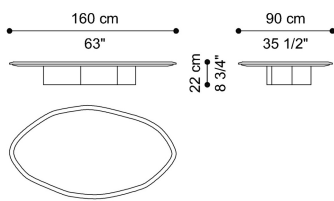

RAGALI.2
LOW TABLES

roberto cavalli
HOME
INTERIORS

DESCRIPTION

CENTRAL TABLE: wooden base lacquered in Antique Bronze finishing.
Top in marble cat. A Bianco Carrara in matt finishing with "scagliola" pattern.
SIDE TABLE: structure in curved metal tubes with Gold finishing.
Top in marble cat. A Bianco Carrara in matt finishing with "scagliola" pattern.

DIMENSIONS

LOW TABLE
C.RA2.231.B

L 160 D 90 H 22 CM

LOW TABLE
C.RA2.231.D

L 160 D 90 H 45 CM

LOW TABLE
C.RA2.232.A

Ø 57 H 50 CM

BASE