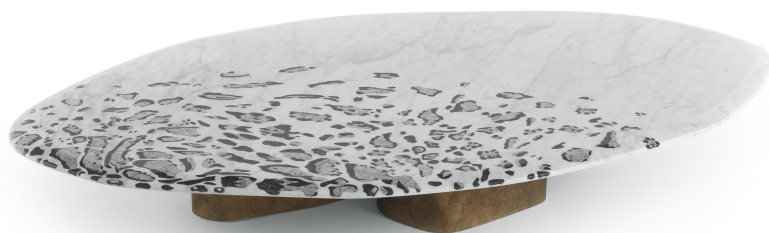

RAGALI.2
LOW TABLES

roberto cavalli
HOME
INTERIORS

DESCRIPTION

CENTRAL TABLE: wooden base lacquered in Antique Bronze finishing.
Top in marble cat. A Bianco Carrara in matt finishing with "scagliola" pattern.
SIDE TABLE: structure in curved metal tubes with Gold finishing.
Top in marble cat. A Bianco Carrara in matt finishing with "scagliola" pattern.

DIMENSIONS

LOW TABLE
C.RA2.231.B

L 160 D 90 H 22 CM

LOW TABLE
C.RA2.231.D

L 160 D 90 H 45 CM

LOW TABLE
C.RA2.232.A

Ø 57 H 50 CM

BASE

WOOD

Antique Bronze
lacquered wood -
Matt

METAL

Metal Gold - Glossy

TOP

MARBLE/ONYX

Marble cat. A Bianco
Carrara - Honed