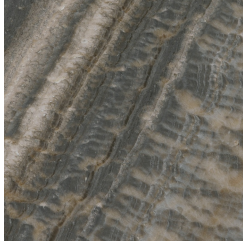

RAGALI
LOW TABLES

roberto cavalli
HOME
INTERIORS

DESCRIPTION

CENTRAL TABLE: wooden base lacquered in Antique Bronze finishing.
Top in marble from the collection. Available on demand in onyx from the collection.
SIDE TABLE: structure in curved metal tubes with Gold finishing.
Top in marble from the collection. Available on demand in onyx from the collection.

L 160 D 90 H 45 CM

LOW TABLE
C.RAG.232.A

Ø 57 H 50 CM

BASE

WOOD

Antique Bronze
lacquered wood -
Matt

METAL

Metal Gold - Glossy

TOP

MARBLE/ONYX

White Onyx -
Polished

Grey Onyx - Polished

Emerald Onyx -
Polished

Verde Giada Onyx -
Polished

Marble cat. B Sahara
Noir - Polished

Marble cat. B
Versilys - Polished

Marble cat. A Bianco
Carrara - Honed

Marble cat. A Bianco
Carrara - Polished

Marble cat. A Black
& Gold - Polished

Marble cat. A Black
Marquina - Polished

Marble cat. A
Emperador Dark -
Polished

Marble cat. A
Travertino Navona -
Polished