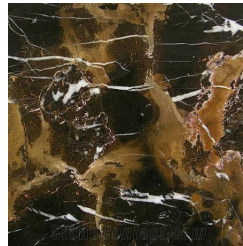

RAGALI
LOW TABLES

roberto cavalli
HOME
INTERIORS

DESCRIPTION

CENTRAL TABLE: wooden base lacquered in Antique Bronze finishing.
Top in marble from the collection. Available on demand in onyx from the collection.
SIDE TABLE: structure in curved metal tubes with Gold finishing.
Top in marble from the collection. Available on demand in onyx from the collection.

L 160 D 90 H 45 CM

LOW TABLE
C.RAG.232.A

Ø 57 H 50 CM

BASE

WOOD

Antique Bronze
lacquered wood -
Matt

METAL

Metal Gold - Glossy

TOP

MARBLE/ONYX

White Onyx -
Polished

Grey Onyx - Polished

Emerald Onyx -
Polished

Verde Giada Onyx -
Polished

Marble cat. B Sahara
Noir - Polished

Marble cat. B
Versilys - Polished

Marble cat. A Bianco
Carrara - Honed

Marble cat. A Bianco
Carrara - Polished

Marble cat. A Black
& Gold - Polished

Marble cat. A Black
Marquina - Polished

Marble cat. A
Emperador Dark -
Polished

Marble cat. A
Travertino Navona -
Polished