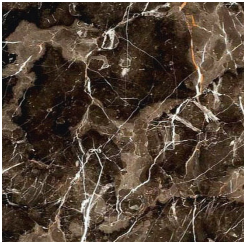

RAGALI
LOW TABLES

roberto cavalli
HOME
INTERIORS

DESCRIPTION

CENTRAL TABLE: wooden base lacquered in Antique Bronze finishing.
Top in marble from the collection. Available on demand in onyx from the collection.
SIDE TABLE: structure in curved metal tubes with Gold finishing.
Top in marble from the collection. Available on demand in onyx from the collection.

TOP

MARBLE/ONYX

White Onyx -
Polished

Grey Onyx - Polished

Emerald Onyx -
Polished

Verde Giada Onyx -
Polished

Marble cat. B Sahara
Noir - Polished

Marble cat. B
Versilys - Polished

Marble cat. A Bianco
Carrara - Honed

Marble cat. A Bianco
Carrara - Polished

Marble cat. A Black
& Gold - Polished

Marble cat. A Black
Marquina - Polished

Marble cat. A
Emperador Dark -
Polished

Marble cat. A
Travertino Navona -
Polished

Marble cat. C
Statuario Venato -
Polished