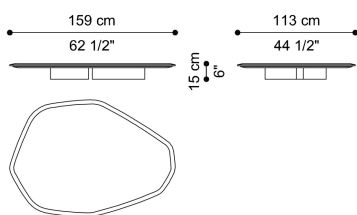

RAGALI
LOW TABLES

roberto cavalli
HOME
INTERIORS

DESCRIPTION

CENTRAL TABLE: wooden base lacquered in Antique Bronze finishing.
Top in marble from the collection. Available on demand in onyx from the collection.
SIDE TABLE: structure in curved metal tubes with Gold finishing.
Top in marble from the collection. Available on demand in onyx from the collection.

DIMENSIONS

LOW TABLE
C.RAG.231.A

L 159 D 113 H 15 CM

LOW TABLE
C.RAG.231.B

L 160 D 90 H 22 CM

LOW TABLE
C.RAG.231.C

L 159 D 113 H 35 CM

LOW TABLE
C.RAG.231.D

L 160 D 90 H 45 CM

LOW TABLE
C.RAG.232.A

Ø 57 H 50 CM

BASE

WOOD

Antique Bronze
lacquered wood -
Matt

METAL

Metal Gold - Glossy