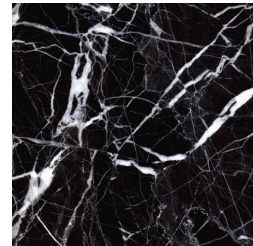

RAGALI
LOW TABLES

roberto cavalli
HOME
INTERIORS

DESCRIPTION

CENTRAL TABLE: wooden base lacquered in Antique Bronze finishing.
Top in marble from the collection. Available on demand in onyx from the collection.
SIDE TABLE: structure in curved metal tubes with Gold finishing.
Top in marble from the collection. Available on demand in onyx from the collection.

TOP

MARBLE/ONYX

White Onyx -
Polished

Grey Onyx - Polished

Emerald Onyx -
Polished

Verde Giada Onyx -
Polished

Marble cat. B Sahara
Noir - Polished

Marble cat. B
Versilys - Polished

Marble cat. A Bianco
Carrara - Honed

Marble cat. A Bianco
Carrara - Polished

Marble cat. A Black
& Gold - Polished

Marble cat. A Black
Marquina - Polished

Marble cat. A
Emperador Dark -
Polished

Marble cat. A
Travertino Navona -
Polished