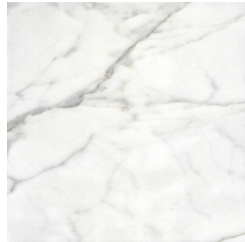

RAGALI
LOW TABLES

roberto cavalli
HOME
INTERIORS

DESCRIPTION

CENTRAL TABLE: wooden base lacquered in Antique Bronze finishing.
Top in marble from the collection. Available on demand in onyx from the collection.
SIDE TABLE: structure in curved metal tubes with Gold finishing.
Top in marble from the collection. Available on demand in onyx from the collection.

TOP

MARBLE/ONYX

White Onyx -
Polished

Grey Onyx - Polished

Emerald Onyx -
Polished

Verde Giada Onyx -
Polished

Marble cat. B Sahara
Noir - Polished

Marble cat. B
Versilys - Polished

Marble cat. A Bianco
Carrara - Honed

Marble cat. A Bianco
Carrara - Polished

Marble cat. A Black
& Gold - Polished

Marble cat. A Black
Marquina - Polished

Marble cat. A
Emperador Dark -
Polished

Marble cat. A
Travertino Navona -
Polished