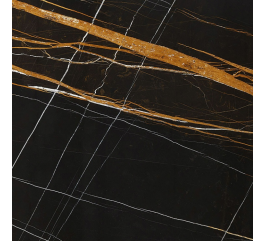

RAGALI
LOW TABLES

roberto cavalli
HOME
INTERIORS

DESCRIPTION

CENTRAL TABLE: wooden base lacquered in Antique Bronze finishing.
Top in marble from the collection. Available on demand in onyx from the collection.
SIDE TABLE: structure in curved metal tubes with Gold finishing.
Top in marble from the collection. Available on demand in onyx from the collection.

L 160 D 90 H 45 CM

LOW TABLE
C.RAG.232.A

Ø 57 H 50 CM

BASE

WOOD

Antique Bronze
lacquered wood -
Matt

METAL

Metal Gold - Glossy

TOP

MARBLE/ONYX

White Onyx -
Polished

Grey Onyx - Polished

Emerald Onyx -
Polished

Verde Giada Onyx -
Polished

Marble cat. B Sahara
Noir - Polished

Marble cat. B
Versilys - Polished

Marble cat. A Bianco
Carrara - Honed

Marble cat. A Bianco
Carrara - Polished

Marble cat. A Black
& Gold - Polished

Marble cat. A Black
Marquina - Polished

Marble cat. A
Emperador Dark -
Polished

Marble cat. A
Travertino Navona -
Polished