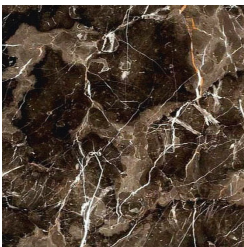

JIFE
LOW TABLES

DESCRIPTION

Base in wood with Antique Bronze finishing.
Top in marble from the collection. Available ON DEMAND in onyx from the collection (Emerald Onyx not available for ø 140 cm version).

WOOD

Antique Bronze
lacquered wood -
Matt

TOP

MARBLE/ONYX

White Onyx -
Polished

Grey Onyx - Polished

Emerald Onyx -
Polished

Verde Giada Onyx -
Polished

Marble cat. B Sahara
Noir - Polished

Marble cat. B
Versilys - Polished

Marble cat. A Bianco
Carrara - Honed

Marble cat. A Bianco
Carrara - Polished

Marble cat. A Black
& Gold - Polished

Marble cat. A Black
Marquina - Polished

Marble cat. A
Emperador Dark -
Polished

Marble cat. A
Travertino Navona -
Polished

Marble cat. C
Statuario Venato -
Polished