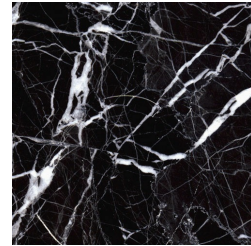

JIFE
LOW TABLES

DESCRIPTION

Base in wood with Antique Bronze finishing.
Top in marble from the collection. Available ON DEMAND in onyx from the collection (Emerald Onyx not available for ø 140 cm version).

WOOD

Antique Bronze
lacquered wood -
Matt

TOP

MARBLE/ONYX

White Onyx -
Polished

Grey Onyx - Polished

Emerald Onyx -
Polished

Verde Giada Onyx -
Polished

Marble cat. B Sahara
Noir - Polished

Marble cat. B
Versilys - Polished

Marble cat. A Bianco
Carrara - Honed

Marble cat. A Bianco
Carrara - Polished

Marble cat. A Black
& Gold - Polished

Marble cat. A Black
Marquina - Polished

Marble cat. A
Emperador Dark -
Polished

Marble cat. A
Travertino Navona -
Polished

Marble cat. C
Statuario Venato -
Polished