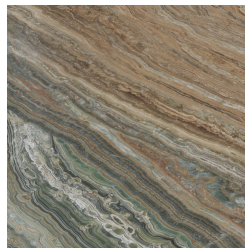

JIFE
LOW TABLES

DESCRIPTION

Base in wood with Antique Bronze finishing.
Top in marble from the collection. Available ON DEMAND in onyx from the collection (Emerald Onyx not available for ø 140 cm version).

WOOD

Antique Bronze
lacquered wood -
Matt

TOP

MARBLE/ONYX

White Onyx -
Polished

Grey Onyx - Polished

Emerald Onyx -
Polished

Verde Giada Onyx -
Polished

Marble cat. B Sahara
Noir - Polished

Marble cat. B
Versilys - Polished

Marble cat. A Bianco
Carrara - Honed

Marble cat. A Bianco
Carrara - Polished

Marble cat. A Black
& Gold - Polished

Marble cat. A Black
Marquina - Polished

Marble cat. A
Emperador Dark -
Polished

Marble cat. A
Travertino Navona -
Polished

Marble cat. C
Statuario Venato -
Polished