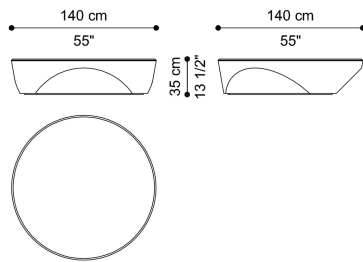

JIFE
LOW TABLES

DESCRIPTION

Base in wood with Antique Bronze finishing.
Top in marble from the collection. Available ON DEMAND in onyx from the collection (Emerald Onyx not available for ø 140 cm version).

DIMENSIONS

LOW TABLE C.JIP.231.A

Ø 140 H 35 CM

LOW TABLE C.JIP.232.A

Ø 70 H 51 CM

LOW TABLE C.JIP.232.B

Ø 55 H 51 CM

BASE