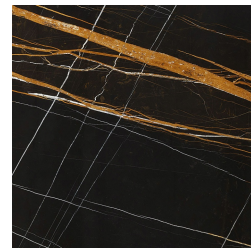

JIFE
LOW TABLES

DESCRIPTION

Base in wood with Antique Bronze finishing.
Top in marble from the collection. Available ON DEMAND in onyx from the collection (Emerald Onyx not available for ø 140 cm version).

WOOD

Antique Bronze
lacquered wood -
Matt

TOP

MARBLE/ONYX

White Onyx -
Polished

Grey Onyx - Polished

Emerald Onyx -
Polished

Verde Giada Onyx -
Polished

Marble cat. B Sahara
Noir - Polished

Marble cat. B
Versilys - Polished

Marble cat. A Bianco
Carrara - Honed

Marble cat. A Bianco
Carrara - Polished

Marble cat. A Black
& Gold - Polished

Marble cat. A Black
Marquina - Polished