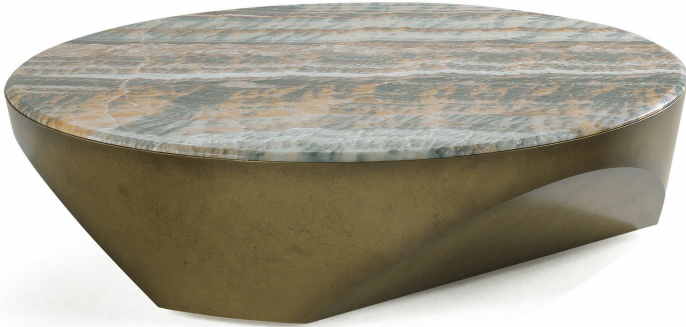

JIFE
LOW TABLES

DESCRIPTION

Base in wood with Antique Bronze finishing.
Top in marble from the collection. Available ON DEMAND in onyx from the collection (Emerald Onyx not available for ø 140 cm version).

DIMENSIONS

LOW TABLE C.JIP.231.A

Ø 140 H 35 CM

LOW TABLE C.JIP.232.A

Ø 70 H 51 CM

LOW TABLE C.JIP.232.B

Ø 55 H 51 CM

BASE

WOOD

Antique Bronze
lacquered wood -
Matt

TOP

MARBLE/ONYX

White Onyx -
Polished

Grey Onyx - Polished

Emerald Onyx -
Polished

Verde Giada Onyx -
Polished