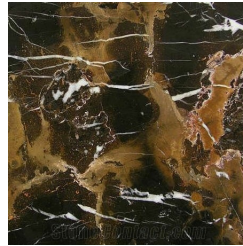

JIFE
LOW TABLES

DESCRIPTION

Base in wood with Antique Bronze finishing.
Top in marble from the collection. Available ON DEMAND in onyx from the collection (Emerald Onyx not available for ø 140 cm version).

WOOD

Antique Bronze
lacquered wood -
Matt

TOP

MARBLE/ONYX

White Onyx -
Polished

Grey Onyx - Polished

Emerald Onyx -
Polished

Verde Giada Onyx -
Polished

Marble cat. B Sahara
Noir - Polished

Marble cat. B
Versilys - Polished

Marble cat. A Bianco
Carrara - Honed

Marble cat. A Bianco
Carrara - Polished

Marble cat. A Black
& Gold - Polished

Marble cat. A Black
Marquina - Polished

Marble cat. A
Emperador Dark -
Polished

Marble cat. A
Travertino Navona -
Polished

Marble cat. C
Statuario Venato -
Polished