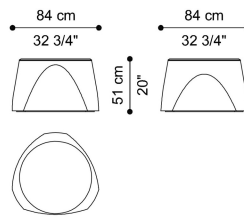

JIFE
LOW TABLES

DESCRIPTION

Base in wood with Antique Bronze finishing.
Top in marble from the collection. Available ON DEMAND in onyx from the collection (Emerald Onyx not available for ø 140 cm version).

DIMENSIONS

LOW TABLE C.JIP.231.A

Ø 140 H 35 CM

LOW TABLE C.JIP.232.A

Ø 70 H 51 CM

LOW TABLE C.JIP.232.B

Ø 55 H 51 CM

BASE