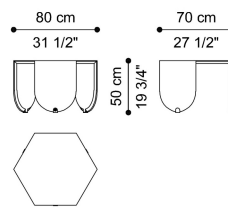

INAGUA
LOW TABLES

roberto cavalli
HOME
INTERIORS

DESCRIPTION

Structure in multilayer wood covered in porcelain gres from the collection.
Lower part of the top lacquered in Black finishing (with Black and Dark porcelain gres) or in Ivory finishing (with Ivory or Grey porcelain gres).
Metal feet in Gold finishing.

DIMENSIONS

LOW TABLE
C.INA.231.A

L 130 D 113 H 36 CM

LOW TABLE
C.INA.232.A

L 80 D 70 H 50 CM

STRUCTURE

PORCELAIN GRES

Ivory Porcelain Gres
- Glossy