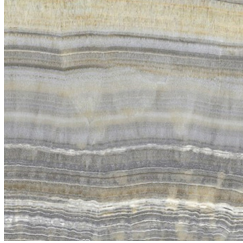

INAGUA
LOW TABLES

roberto cavalli
HOME
INTERIORS

DESCRIPTION

Structure in multilayer wood covered in porcelain gres from the collection.
Lower part of the top lacquered in Black finishing (with Black and Dark porcelain gres) or in Ivory finishing (with Ivory or Grey porcelain gres).
Metal feet in Gold finishing.

DIMENSIONS

LOW TABLE
C.INA.231.A

L 130 D 113 H 36 CM

LOW TABLE
C.INA.232.A

L 80 D 70 H 50 CM

STRUCTURE

PORCELAIN GRES

Ivory Porcelain Gres
- Glossy

Grey Porcelain Gres -
Glossy

Black Porcelain Gres
- Glossy

Dark Porcelain Gres
- Glossy

FEET

METAL

Metal Gold - Glossy