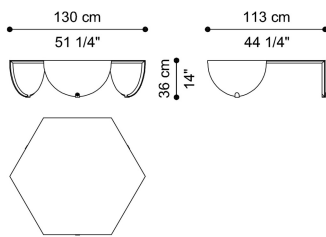

INAGUA
LOW TABLES

roberto cavalli
HOME
INTERIORS

DESCRIPTION

Structure in multilayer wood covered in porcelain gres from the collection.
Lower part of the top lacquered in Black finishing (with Black and Dark porcelain gres) or in Ivory finishing (with Ivory or Grey porcelain gres).
Metal feet in Gold finishing.

DIMENSIONS

LOW TABLE
C.INA.231.A

L 130 D 113 H 36 CM

LOW TABLE
C.INA.232.A

L 80 D 70 H 50 CM

STRUCTURE

PORCELAIN GRES

Ivory Porcelain Gres
- Glossy