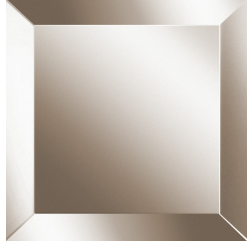

GOLDEN BRIDGE
LOW TABLES

roberto cavalli
HOME
INTERIORS

DESCRIPTION

Metal structure in the glossy or brushed finishings from the collection.
Top in glossy Oak dyed Wengé veneered wood, or covered in leather from the collection with optional hexagonal or lozenge quilting, or in Natural, Bronzed or Smoked bevelled mirror.

LOZENGE QUILTING
AVAILABLE ONLY ON PLAIN LEATHER FOR
C.GOL.232.AAX, C.GOL.232.ABX, C.GOL.232.BAX,
C.GOL.232.BBX, C.GOL.232.CAX AND
C.GOL.232.CBX
C.COM.916.JMX

STRUCTURE

METAL

Metal Black Chrome - Glossy

Metal Chrome - Glossy

Metal Gold - Glossy

Metal Brushed Gold

Metal Brushed Dark Bronze

Metal Brushed Bronze

TOP

MIRROR

Natural Mirror

Bronzed Mirror