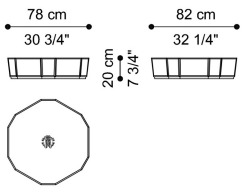

DORIAN  
LOW TABLES

roberto cavalli  
HOME  
INTERIORS

**DESCRIPTION**

Structure in multilayer wood covered in bevelled Natural, Bronzed or Smoked mirror.  
RC monogram sandblasted on top.

**DIMENSIONS**

LOW TABLE  
**C.DOR.231.A**

L 78 D 82 H 20 CM

LOW TABLE  
**C.DOR.231.B**

L 114 D 120 H 20 CM

LOW TABLE  
**C.DOR.322.A**

L 52 D 48 H 52 CM

**STRUCTURE**

**MIRROR**

Natural Mirror