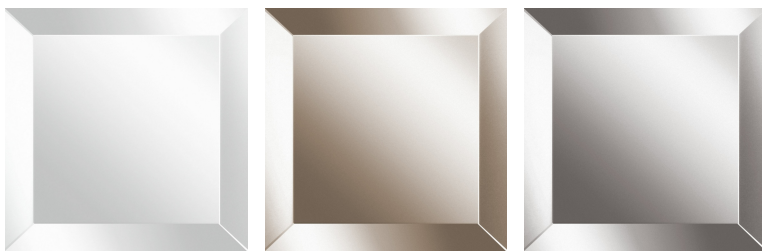

DORIAN  
LOW TABLES

roberto cavalli  
HOME  
INTERIORS

**DESCRIPTION**

Structure in multilayer wood covered in bevelled Natural, Bronzed or Smoked mirror.  
RC monogram sandblasted on top.

**DIMENSIONS**

LOW TABLE  
**C.DOR.231.A**

L 78 D 82 H 20 CM

LOW TABLE  
**C.DOR.231.B**

L 114 D 120 H 20 CM

LOW TABLE  
**C.DOR.322.A**

L 52 D 48 H 52 CM

**STRUCTURE**

**MIRROR**

Natural Mirror

Bronzed Mirror

Smoked Mirror