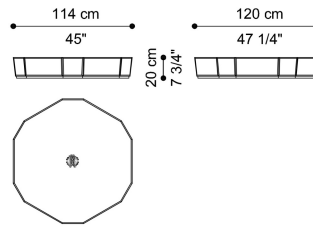

DORIAN  
LOW TABLES

roberto cavalli  
HOME  
INTERIORS

**DESCRIPTION**

Structure in multilayer wood covered in bevelled Natural, Bronzed or Smoked mirror.  
RC monogram sandblasted on top.

**DIMENSIONS**

LOW TABLE  
**C.DOR.231.A**

L 78 D 82 H 20 CM

LOW TABLE  
**C.DOR.231.B**

L 114 D 120 H 20 CM

LOW TABLE  
**C.DOR.322.A**

L 52 D 48 H 52 CM

**STRUCTURE**

**MIRROR**

Natural Mirror