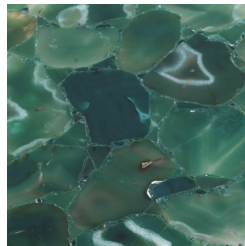

COOPER
LOW TABLES

roberto cavalli
HOME
INTERIORS

DESCRIPTION

Metal structure in the glossy or brushed finishings from the collection.
Top in wood veneered in Oak Dyed Wengé, Grey/Rose Carbalho or Eucalyptus frisé, or in marble from the collection.
Available on demand in agate or onyx from the collection.
Top in Black Marquina and Sahara Noir polished marble with partial engraved RC monogram for C.COO.232.A and C.COO.232.B only.

Metal Brushed Bronze

TOP

AGATE

Grey agate - Polished

Black agate - Polished

Green agate - Polished

MARBLE/ONYX

White Onyx - Polished

Grey Onyx - Polished

Emerald Onyx - Polished

Verde Giada Onyx - Polished

Marble cat. B Sahara Noir - Polished

COOPER LOW TABLES

Marble cat. B
Versilys - Polished

Marble cat. A Bianco
Carrara - Honed

Marble cat. A Bianco
Carrara - Polished