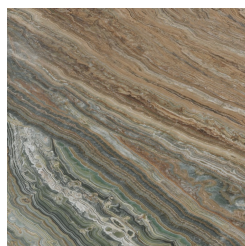

COOPER
LOW TABLES

roberto cavalli
HOME
INTERIORS

DESCRIPTION

Metal structure in the glossy or brushed finishings from the collection.
Top in wood veneered in Oak Dyed Wengé, Grey/Rose Carbalho or Eucalyptus frisé, or in marble from the collection.
Available on demand in agate or onyx from the collection.
Top in Black Marquina and Sahara Noir polished marble with partial engraved RC monogram for C.COO.232.A and C.COO.232.B only.

Metal Brushed Bronze

TOP

AGATE

Grey agate - Polished

Black agate - Polished

Green agate - Polished

MARBLE/ONYX

White Onyx - Polished

Grey Onyx - Polished

Emerald Onyx - Polished

Verde Giada Onyx - Polished

Marble cat. B Sahara Noir - Polished

COOPER LOW TABLES

Marble cat. B
Versilys - Polished

Marble cat. A Bianco
Carrara - Honed

Marble cat. A Bianco
Carrara - Polished

Marble cat. A Black
& Gold - Polished

Marble cat. A Black
Marquina - Polished

Marble cat. A
Emperador Dark -
Polished

Marble cat. A
Travertino Navona -
Polished

Marble cat. C
Statuario Venato -
Polished

WOOD