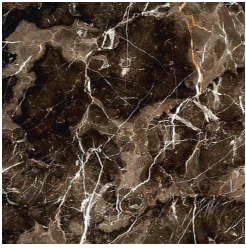

COOPER
LOW TABLES

roberto cavalli
HOME
INTERIORS

DESCRIPTION

Metal structure in the glossy or brushed finishings from the collection.
Top in wood veneered in Oak Dyed Wengé, Grey/Rose Carbalho or Eucalyptus frisé, or in marble from the collection.
Available on demand in agate or onyx from the collection.
Top in Black Marquina and Sahara Noir polished marble with partial engraved RC monogram for C.COO.232.A and C.COO.232.B only.

Metal Brushed Bronze

TOP

AGATE

Grey agate - Polished

Black agate - Polished

Green agate - Polished

MARBLE/ONYX

White Onyx - Polished

Grey Onyx - Polished

Emerald Onyx - Polished

Verde Giada Onyx - Polished

Marble cat. B Sahara Noir - Polished

COOPER LOW TABLES

Marble cat. B
Versilys - Polished

Marble cat. A Bianco
Carrara - Honed

Marble cat. A Bianco
Carrara - Polished

Marble cat. A Black
& Gold - Polished

Marble cat. A Black
Marquina - Polished

Marble cat. A
Emperador Dark -
Polished

Marble cat. A
Travertino Navona -
Polished

Marble cat. C
Statuario Venato -
Polished

WOOD