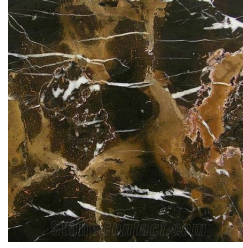

COOPER
LOW TABLES

roberto cavalli
HOME
INTERIORS

DESCRIPTION

Metal structure in the glossy or brushed finishings from the collection.
Top in wood veneered in Oak Dyed Wengé, Grey/Rose Carbalho or Eucalyptus frisé, or in marble from the collection.
Available on demand in agate or onyx from the collection.
Top in Black Marquina and Sahara Noir polished marble with partial engraved RC monogram for C.COO.232.A and C.COO.232.B only.

Metal Brushed Bronze

TOP

AGATE

Grey agate - Polished

Black agate - Polished

Green agate - Polished

MARBLE/ONYX

White Onyx - Polished

Grey Onyx - Polished

Emerald Onyx - Polished

Verde Giada Onyx - Polished

Marble cat. B Sahara Noir - Polished

COOPER LOW TABLES

Marble cat. B
Versilys - Polished

Marble cat. A Bianco
Carrara - Honed

Marble cat. A Bianco
Carrara - Polished

Marble cat. A Black
& Gold - Polished

Marble cat. A Black
Marquina - Polished

Marble cat. A
Emperador Dark -
Polished

Marble cat. A
Travertino Navona -
Polished

Marble cat. C
Statuario Venato -
Polished

WOOD