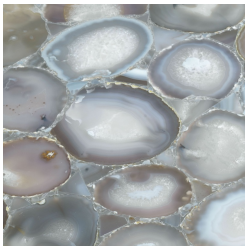

COOPER
LOW TABLES

roberto cavalli
HOME
INTERIORS

DESCRIPTION

Metal structure in the glossy or brushed finishings from the collection.
Top in wood veneered in Oak Dyed Wengé, Grey/Rose Carbalho or Eucalyptus frisé, or in marble from the collection.
Available on demand in agate or onyx from the collection.
Top in Black Marquina and Sahara Noir polished marble with partial engraved RC monogram for C.COO.232.A and C.COO.232.B only.

Metal Brushed Bronze

TOP

AGATE

Grey agate - Polished

Black agate - Polished

Green agate - Polished

MARBLE/ONYX

White Onyx - Polished

Grey Onyx - Polished

Emerald Onyx - Polished

Verde Giada Onyx - Polished

Marble cat. B Sahara Noir - Polished

COOPER LOW TABLES

Marble cat. B
Versilys - Polished

Marble cat. A Bianco
Carrara - Honed

Marble cat. A Bianco
Carrara - Polished

Grey Carbalho
veneered wood -
Glossy

Rose Carbalho
veneered wood -
Glossy

Eucalyptus fris 
veneered wood -
Glossy

Oak veneered Dyed
Weng  wood -
Glossy