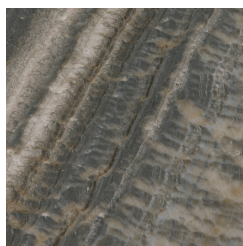

COOPER
LOW TABLES

roberto cavalli
HOME
INTERIORS

DESCRIPTION

Metal structure in the glossy or brushed finishings from the collection.
Top in wood veneered in Oak Dyed Wengé, Grey/Rose Carbalho or Eucalyptus frisé, or in marble from the collection.
Available on demand in agate or onyx from the collection.
Top in Black Marquina and Sahara Noir polished marble with partial engraved RC monogram for C.COO.232.A and C.COO.232.B only.

Metal Brushed Bronze

TOP

AGATE

Grey agate - Polished

Black agate - Polished

Green agate - Polished

MARBLE/ONYX

White Onyx - Polished

Grey Onyx - Polished

Emerald Onyx - Polished

Verde Giada Onyx - Polished

Marble cat. B Sahara Noir - Polished

COOPER LOW TABLES

Marble cat. B
Versilys - Polished

Marble cat. A Bianco
Carrara - Honed

Marble cat. A Bianco
Carrara - Polished

Marble cat. A Black
& Gold - Polished

Marble cat. A Black
Marquina - Polished

Marble cat. A
Emperador Dark -
Polished

Marble cat. A
Travertino Navona -
Polished

Marble cat. C
Statuario Venato -
Polished

WOOD