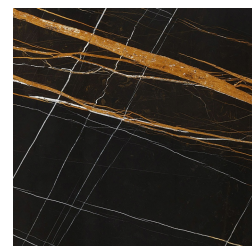

COOPER
LOW TABLES

roberto cavalli
HOME
INTERIORS

DESCRIPTION

Metal structure in the glossy or brushed finishings from the collection.
Top in wood veneered in Oak Dyed Wengé, Grey/Rose Carbalho or Eucalyptus frisé, or in marble from the collection.
Available on demand in agate or onyx from the collection.
Top in Black Marquina and Sahara Noir polished marble with partial engraved RC monogram for C.COO.232.A and C.COO.232.B only.

Metal Brushed Bronze

TOP

AGATE

Grey agate - Polished

Black agate - Polished

Green agate - Polished

MARBLE/ONYX

White Onyx - Polished

Grey Onyx - Polished

Emerald Onyx - Polished

Verde Giada Onyx - Polished

Marble cat. B Sahara Noir - Polished

COOPER LOW TABLES

Marble cat. B
Versilys - Polished

Marble cat. A Bianco
Carrara - Honed

Marble cat. A Bianco
Carrara - Polished

Marble cat. A Black
& Gold - Polished

Marble cat. A Black
Marquina - Polished

Marble cat. A
Emperador Dark -
Polished

Marble cat. A
Travertino Navona -
Polished

Marble cat. C
Statuario Venato -
Polished

WOOD