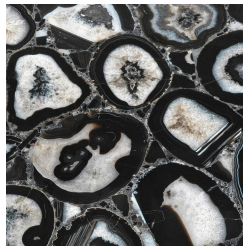

COOPER
LOW TABLES

roberto cavalli
HOME
INTERIORS

DESCRIPTION

Metal structure in the glossy or brushed finishings from the collection.
Top in wood veneered in Oak Dyed Wengé, Grey/Rose Carbalho or Eucalyptus frisé, or in marble from the collection.
Available on demand in agate or onyx from the collection.
Top in Black Marquina and Sahara Noir polished marble with partial engraved RC monogram for C.COO.232.A and C.COO.232.B only.

Ø 50 H 50 CM

BASE

METAL

Metal Black Chrome - Glossy

Metal Chrome - Glossy

Metal Gold - Glossy

Metal Brushed Gold

Metal Brushed Dark Bronze

Metal Brushed Bronze

TOP

AGATE

Grey agate - Polished

Black agate - Polished

Green agate - Polished

MARBLE/ONYX

White Onyx - Polished

Grey Onyx - Polished

Emerald Onyx - Polished

Verde Giada Onyx - Polished

Marble cat. B Sahara Noir - Polished

COOPER LOW TABLES

Marble cat. B
Versilys - Polished

Marble cat. A Bianco
Carrara - Honed

Marble cat. A Bianco
Carrara - Polished