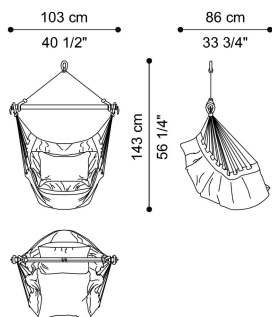

WILD
ARMCHAIRS

roberto cavalli
HOME
INTERIORS

DESCRIPTION

Swing chair in fabric cat. A Canvas RC Flag col. Natural.
 Seat padded in high density expansive polyurethane foam, upholstered in fabric cat. A Canvas RC Wild Tiger col. Natural.
 Cords in polyamide fibres. Reinforcement band connecting the ropes to the body of the chair in leather cat. A Sauvage col.
 Tenebra with contrasting stitching in col. Beige.
 Metallic support element in iron covered in leather cat. A Sauvage col. Tenebra and decorative tip elements in zama alloy with polished galvanic gold finishing.
 Available also with supporting base in iron with Brushed Bronze finishing, for self-standing use.

DIMENSIONS

**SUSPENDED SEAT
SWING CHAIR
C.WIL.251.A**

L 103 D 86 H 143 CM

**SUSPENDED SEAT
SWING CHAIR WITH STRUCTURE
C.WIL.252.A**

L 114 D 107 H 194 CM

STRUCTURE

METAL

**Metal Brushed
Bronze**