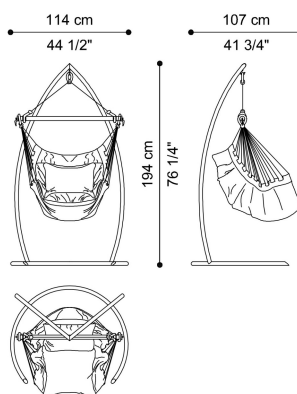

WILD
ARMCHAIRS

roberto cavalli
HOME
INTERIORS

DESCRIPTION

Swing chair in fabric cat. A Canvas RC Flag col. Natural.
 Seat padded in high density expansive polyurethane foam, upholstered in fabric cat. A Canvas RC Wild Tiger col. Natural.
 Cords in polyamide fibres. Reinforcement band connecting the ropes to the body of the chair in leather cat. A Sauvage col.
 Tenebra with contrasting stitching in col. Beige.
 Metallic support element in iron covered in leather cat. A Sauvage col. Tenebra and decorative tip elements in zama alloy with polished galvanic gold finishing.
 Available also with supporting base in iron with Brushed Bronze finishing, for self-standing use.

DIMENSIONS

**SUSPENDED SEAT
SWING CHAIR
C.WIL.251.A**

L 103 D 86 H 143 CM

**SUSPENDED SEAT
SWING CHAIR WITH STRUCTURE
C.WIL.252.A**

L 114 D 107 H 194 CM

STRUCTURE

METAL

**Metal Brushed
Bronze**