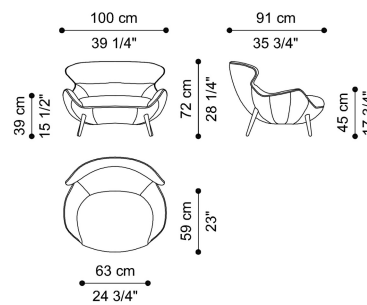

CURAÇÃO
ARMCHAIRS

roberto cavalli
HOME
INTERIORS

DESCRIPTION

Structure in multilayer poplar wood, solid poplar wood and variable thickness high density expansive polyurethane foam. Upholstery in fabric or leather from the collection. Brass plate with RC monogram on the back of the backrest. Feet in tapered iron in the glossy or brushed finishings from the collection.

DIMENSIONS

BERGERE
C.CUR.223.A

L 81 D 96 H 102 CM

ARMCHAIR
C.CUR.221.A

L 100 D 91 H 72 CM

FEET

METAL

Metal Black Chrome - Glossy