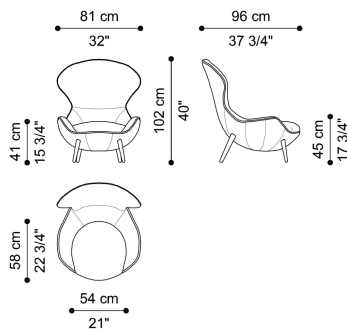

CURAÇÃO
ARMCHAIRS

roberto cavalli
HOME
INTERIORS

DESCRIPTION

Structure in multilayer poplar wood, solid poplar wood and variable thickness high density expansive polyurethane foam. Upholstery in fabric or leather from the collection. Brass plate with RC monogram on the back of the backrest. Feet in tapered iron in the glossy or brushed finishings from the collection.

DIMENSIONS

BERGERE
C.CUR.223.A

L 81 D 96 H 102 CM

ARMCHAIR
C.CUR.221.A

L 100 D 91 H 72 CM

FEET

METAL

Metal Black Chrome - Glossy