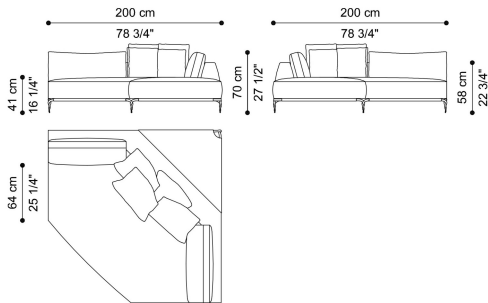

**DIMENSIONS**

SECTIONAL SOFA - LEFT ELEMENT A WITH SMALL TABLE 2 STRUCTURAL CUSHIONS INCLUDED  
**C.VIK.213.A**

L 253 D 105 H 70 CM

SECTIONAL SOFA - RIGHT ELEMENT B WITH SMALL TABLE 2 STRUCTURAL CUSHIONS INCLUDED  
**C.VIK.213.B**

L 253 D 105 H 70 CM

SECTIONAL SOFA - LEFT ELEMENT C WITHOUT SMALL TABLE 2 STRUCTURAL CUSHIONS INCLUDED  
**C.VIK.213.C**

L 206 D 105 H 70 CM

SECTIONAL SOFA - RIGHT ELEMENT D WITHOUT SMALL TABLE 2 STRUCTURAL CUSHIONS INCLUDED  
**C.VIK.213.D**

L 206 D 105 H 70 CM

# VIKTORIA SECTIONAL SOFAS

SECTIONAL SOFA - CORNER ELEMENT E WITH SMALL TABLE  
WITH 2 STRUCTURAL CUSHIONS AND 4 CUSHIONS  
50 X 50 CM INCLUDED  
**C.VIK.213.E**

L 200 D 200 H 70 CM

SECTIONAL SOFA - LEFT ELEMENT F WITH SHORT BACK AND SMALL TABLE 1 STRUCTURAL CUSHION INCLUDED  
**C.VIK.213.F**