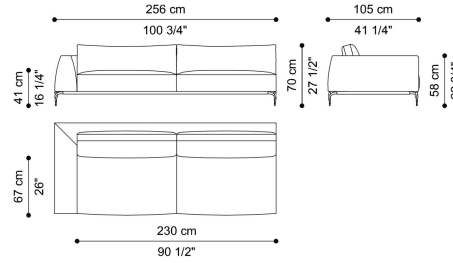

L 200 D 200 H 70 CM

# VIKTORIA SECTIONAL SOFAS

SECTIONAL SOFA - RIGHT ELEMENT K WITHOUT  
SMALL TABLE

2 STRUCTURAL CUSHIONS INCLUDED

**C.VIK.213.K**

L 256 D 105 H 70 CM

SECTIONAL SOFA - LEFT ELEMENT L WITHOUT  
SMALL TABLE

2 STRUCTURAL CUSHIONS INCLUDED

**C.VIK.213.L**

L 256 D 105 H 70 CM

SECTIONAL SOFA - LEFT ELEMENT M WITH SMALL  
TABLE 2 STRUCTURAL CUSHIONS INCLUDED

**C.VIK.213.M**

L 303 D 105 H 70 CM

SECTIONAL SOFA - RIGHT ELEMENT N WITH SMALL  
TABLE 2 STRUCTURAL CUSHIONS INCLUDED

**C.VIK.211.A**

L 279 D 105 H 70 CM