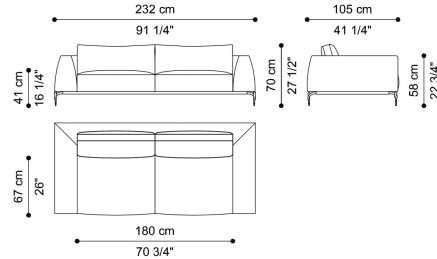

L 206 D 105 H 70 CM

**C.VIK.211.A**

L 279 D 105 H 70 CM

# VIKTORIA SECTIONAL SOFAS

2-SEATER SOFA - WITH RIGHT SMALL TABLE 2  
STRUCTURAL CUSHIONS INCLUDED

**C.VIK.211.B**

L 279 D 105 H 70 CM

2-SEATER SOFA - WITHOUT SMALL TABLE  
2 STRUCTURAL CUSHIONS INCLUDED

**C.VIK.211.C**

L 232 D 105 H 70 CM

2-SEATER SOFA - WITH SMALL TABLE ON LEFT AND  
RIGHT

2 STRUCTURAL CUSHIONS INCLUDED

**C.VIK.211.D**

L 326 D 105 H 70 CM

2-SEATER SOFA - LARGE WITHOUT SMALL TABLE  
2 STRUCTURAL CUSHIONS INCLUDED