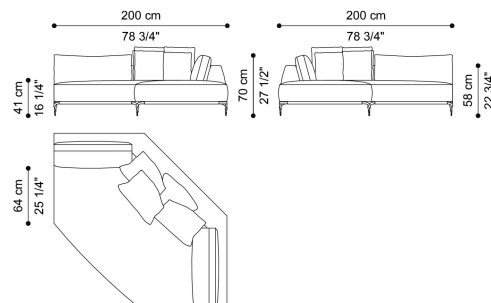

L 206 D 105 H 70 CM

# VIKTORIA SECTIONAL SOFAS

SECTIONAL SOFA - CORNER ELEMENT E WITH SMALL TABLE  
WITH 2 STRUCTURAL CUSHIONS AND 4 CUSHIONS  
50 X 50 CM INCLUDED  
**C.VIK.213.E**

L 200 D 200 H 70 CM

SECTIONAL SOFA - LEFT ELEMENT F WITH SHORT BACK AND SMALL TABLE 1 STRUCTURAL CUSHION INCLUDED  
**C.VIK.213.F**

L 200 D 153 H 70 CM

SECTIONAL SOFA - RIGHT ELEMENT G WITH SHORT BACK AND SMALL TABLE 1 STRUCTURAL CUSHION INCLUDED  
**C.VIK.213.G**

L 200 D 153 H 70 CM

SECTIONAL SOFA - LEFT ELEMENT H WITH SHORT BACK AND WITHOUT SMALL TABLE 1 STRUCTURAL CUSHION INCLUDED  
**C.VIK.213.H**

L 200 D 105 H 70 CM

SECTIONAL SOFA - RIGHT ELEMENT I WITH SHORT BACK AND WITHOUT SMALL TABLE 1 STRUCTURAL CUSHION INCLUDED  
**C.VIK.213.I**

L 200 D 105 H 70 CM

SECTIONAL SOFA - CORNER ELEMENT J WITHOUT SMALL TABLE WITH 2 STRUCTURAL CUSHIONS AND 4 CUSHIONS 50 X 50 CM INCLUDED  
**C.VIK.213.J**