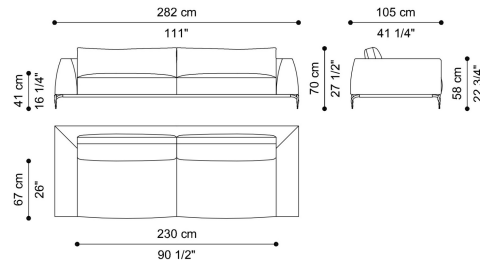

**C.VIK.211.A**

L 279 D 105 H 70 CM

# VIKTORIA SECTIONAL SOFAS

2-SEATER SOFA - WITH RIGHT SMALL TABLE 2  
STRUCTURAL CUSHIONS INCLUDED

**C.VIK.211.B**

L 279 D 105 H 70 CM

2-SEATER SOFA - WITHOUT SMALL TABLE  
2 STRUCTURAL CUSHIONS INCLUDED

**C.VIK.211.C**

L 232 D 105 H 70 CM

2-SEATER SOFA - WITH SMALL TABLE ON LEFT AND  
RIGHT

2 STRUCTURAL CUSHIONS INCLUDED

**C.VIK.211.D**

L 326 D 105 H 70 CM

2-SEATER SOFA - LARGE WITHOUT SMALL TABLE  
2 STRUCTURAL CUSHIONS INCLUDED

**C.VIK.211.E**

L 282 D 105 H 70 CM

2-SEATER SOFA - LARGE WITH SMALL TABLE ON  
THE BACK

2 STRUCTURAL CUSHIONS INCLUDED

**C.VIK.211.F**

L 282 D 146 H 70 CM

2-SEATER SOFA - LARGE WITH SMALL TABLE ON  
THE LEFT