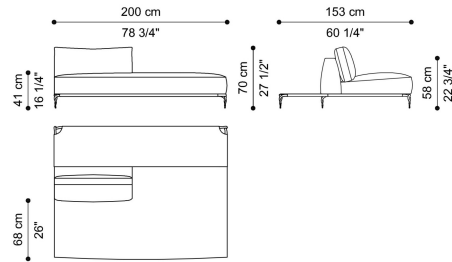

**DIMENSIONS**

SECTIONAL SOFA - LEFT ELEMENT A WITH SMALL TABLE 2 STRUCTURAL CUSHIONS INCLUDED  
**C.VIK.213.A**

L 253 D 105 H 70 CM

SECTIONAL SOFA - RIGHT ELEMENT B WITH SMALL TABLE 2 STRUCTURAL CUSHIONS INCLUDED  
**C.VIK.213.B**

L 253 D 105 H 70 CM

SECTIONAL SOFA - LEFT ELEMENT C WITHOUT SMALL TABLE 2 STRUCTURAL CUSHIONS INCLUDED  
**C.VIK.213.C**

L 206 D 105 H 70 CM

SECTIONAL SOFA - RIGHT ELEMENT D WITHOUT SMALL TABLE 2 STRUCTURAL CUSHIONS INCLUDED  
**C.VIK.213.D**

L 206 D 105 H 70 CM

# VIKTORIA SECTIONAL SOFAS

SECTIONAL SOFA - CORNER ELEMENT E WITH SMALL TABLE  
WITH 2 STRUCTURAL CUSHIONS AND 4 CUSHIONS  
50 X 50 CM INCLUDED  
**C.VIK.213.E**

L 200 D 200 H 70 CM

SECTIONAL SOFA - LEFT ELEMENT F WITH SHORT BACK AND SMALL TABLE 1 STRUCTURAL CUSHION INCLUDED  
**C.VIK.213.F**