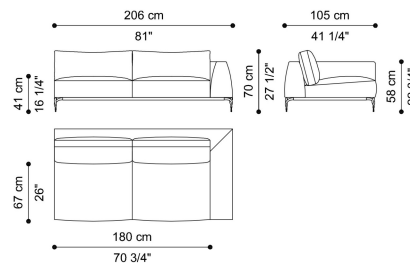

**DIMENSIONS**

SECTIONAL SOFA - LEFT ELEMENT A WITH SMALL TABLE 2 STRUCTURAL CUSHIONS INCLUDED  
**C.VIK.213.A**

L 253 D 105 H 70 CM

SECTIONAL SOFA - RIGHT ELEMENT B WITH SMALL TABLE 2 STRUCTURAL CUSHIONS INCLUDED  
**C.VIK.213.B**

L 253 D 105 H 70 CM

SECTIONAL SOFA - LEFT ELEMENT C WITHOUT SMALL TABLE 2 STRUCTURAL CUSHIONS INCLUDED  
**C.VIK.213.C**

L 206 D 105 H 70 CM

SECTIONAL SOFA - RIGHT ELEMENT D WITHOUT SMALL TABLE 2 STRUCTURAL CUSHIONS INCLUDED  
**C.VIK.213.D**

L 206 D 105 H 70 CM

**C.VIK.211.A**

L 279 D 105 H 70 CM