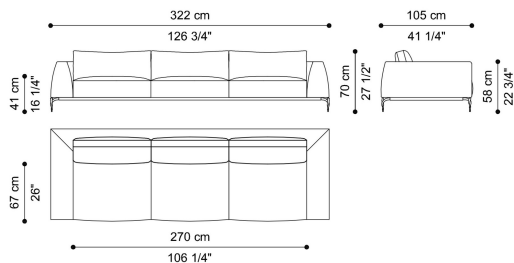

# VIKTORIA SECTIONAL SOFAS

SECTIONAL SOFA - RIGHT ELEMENT K WITHOUT  
SMALL TABLE

2 STRUCTURAL CUSHIONS INCLUDED

**C.VIK.213.K**

L 256 D 105 H 70 CM

SECTIONAL SOFA - LEFT ELEMENT L WITHOUT  
SMALL TABLE

2 STRUCTURAL CUSHIONS INCLUDED

**C.VIK.213.L**

L 256 D 105 H 70 CM

SECTIONAL SOFA - LEFT ELEMENT M WITH SMALL  
TABLE 2 STRUCTURAL CUSHIONS INCLUDED

**C.VIK.213.M**

L 303 D 105 H 70 CM

SECTIONAL SOFA - RIGHT ELEMENT N WITH SMALL  
TABLE 2 STRUCTURAL CUSHIONS INCLUDED

**C.VIK.213.N**

L 303 D 105 H 70 CM

3-SEATER SOFA - WITHOUT SMALL TABLE  
3 STRUCTURAL CUSHIONS INCLUDED

**C.VIK.211.G**

L 322 D 105 H 70 CM

2-SEATER SOFA - WITH LEFT SMALL TABLE 2  
STRUCTURAL CUSHIONS INCLUDED

**C.VIK.211.A**

L 279 D 105 H 70 CM