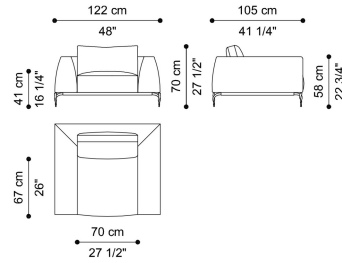

L 206 D 105 H 70 CM

**C.VIK.211.A**

L 279 D 105 H 70 CM

# roberto cavalli

HOME

INTERIORS

2-SEATER SOFA - LARGE WITH SMALL TABLE ON THE RIGHT

2 STRUCTURAL CUSHIONS INCLUDED

**C.VIK.211.I**

L 329 D 105 H 70 CM

ARMCHAIR - 1 STRUCTURAL CUSHION INCLUDED

**C.VIK.221.A**

L 122 D 105 H 70 CM

---

FEET

**METAL**

Metal Snakeskin  
Gold

---

SHELVES