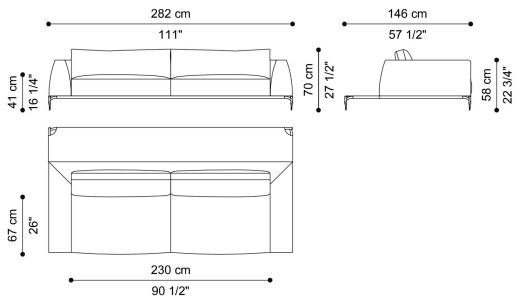

**C.VIK.211.A**

L 279 D 105 H 70 CM

# VIKTORIA SECTIONAL SOFAS

2-SEATER SOFA - WITH RIGHT SMALL TABLE 2  
STRUCTURAL CUSHIONS INCLUDED

**C.VIK.211.B**

L 279 D 105 H 70 CM

2-SEATER SOFA - WITHOUT SMALL TABLE  
2 STRUCTURAL CUSHIONS INCLUDED

**C.VIK.211.C**

L 232 D 105 H 70 CM

2-SEATER SOFA - WITH SMALL TABLE ON LEFT AND  
RIGHT

2 STRUCTURAL CUSHIONS INCLUDED

**C.VIK.211.D**

L 326 D 105 H 70 CM

2-SEATER SOFA - LARGE WITHOUT SMALL TABLE  
2 STRUCTURAL CUSHIONS INCLUDED

**C.VIK.211.E**

L 282 D 105 H 70 CM

2-SEATER SOFA - LARGE WITH SMALL TABLE ON  
THE BACK

2 STRUCTURAL CUSHIONS INCLUDED

**C.VIK.211.F**

L 282 D 146 H 70 CM

2-SEATER SOFA - LARGE WITH SMALL TABLE ON  
THE LEFT