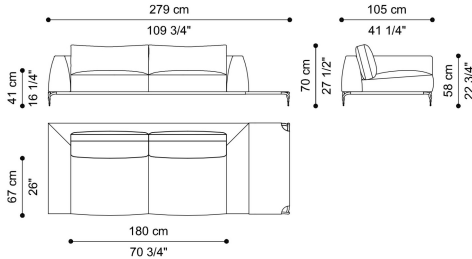

**C.VIK.213.L**

L 256 D 105 H 70 CM

SECTIONAL SOFA - LEFT ELEMENT M WITH SMALL  
TABLE 2 STRUCTURAL CUSHIONS INCLUDED

**C.VIK.213.M**

L 303 D 105 H 70 CM

SECTIONAL SOFA - RIGHT ELEMENT N WITH SMALL  
TABLE 2 STRUCTURAL CUSHIONS INCLUDED

**C.VIK.213.N**

L 303 D 105 H 70 CM

3-SEATER SOFA - WITHOUT SMALL TABLE  
3 STRUCTURAL CUSHIONS INCLUDED

**C.VIK.211.G**

L 322 D 105 H 70 CM

2-SEATER SOFA - WITH LEFT SMALL TABLE 2  
STRUCTURAL CUSHIONS INCLUDED

**C.VIK.211.A**

L 279 D 105 H 70 CM

# VIKTORIA SECTIONAL SOFAS

2-SEATER SOFA - WITH RIGHT SMALL TABLE 2  
STRUCTURAL CUSHIONS INCLUDED

**C.VIK.211.B**

L 279 D 105 H 70 CM

2-SEATER SOFA - WITHOUT SMALL TABLE  
2 STRUCTURAL CUSHIONS INCLUDED

**C.VIK.211.C**