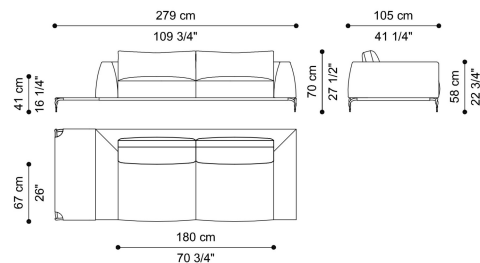

# VIKTORIA SECTIONAL SOFAS

SECTIONAL SOFA - RIGHT ELEMENT K WITHOUT  
SMALL TABLE

2 STRUCTURAL CUSHIONS INCLUDED

**C.VIK.213.K**

L 256 D 105 H 70 CM

SECTIONAL SOFA - LEFT ELEMENT L WITHOUT  
SMALL TABLE

2 STRUCTURAL CUSHIONS INCLUDED

**C.VIK.213.L**

L 256 D 105 H 70 CM

SECTIONAL SOFA - LEFT ELEMENT M WITH SMALL  
TABLE 2 STRUCTURAL CUSHIONS INCLUDED

**C.VIK.213.M**

L 303 D 105 H 70 CM

SECTIONAL SOFA - RIGHT ELEMENT N WITH SMALL  
TABLE 2 STRUCTURAL CUSHIONS INCLUDED

**C.VIK.213.N**

L 303 D 105 H 70 CM

3-SEATER SOFA - WITHOUT SMALL TABLE  
3 STRUCTURAL CUSHIONS INCLUDED

**C.VIK.211.G**

L 322 D 105 H 70 CM

2-SEATER SOFA - WITH LEFT SMALL TABLE 2  
STRUCTURAL CUSHIONS INCLUDED

**C.VIK.211.A**

L 279 D 105 H 70 CM