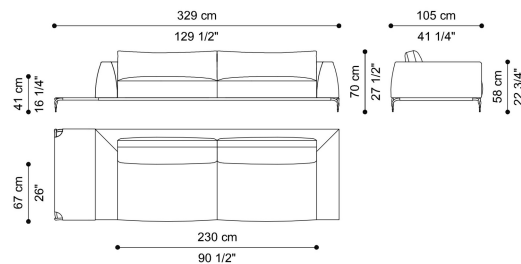

L 329 D 105 H 70 CM