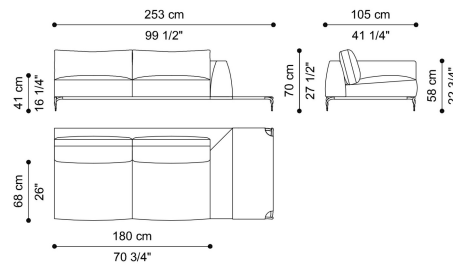

**DIMENSIONS**

SECTIONAL SOFA - LEFT ELEMENT A WITH SMALL TABLE 2 STRUCTURAL CUSHIONS INCLUDED  
**C.VIK.213.A**

L 253 D 105 H 70 CM

SECTIONAL SOFA - RIGHT ELEMENT B WITH SMALL TABLE 2 STRUCTURAL CUSHIONS INCLUDED  
**C.VIK.213.B**

L 253 D 105 H 70 CM

SECTIONAL SOFA - LEFT ELEMENT C WITHOUT SMALL TABLE 2 STRUCTURAL CUSHIONS INCLUDED  
**C.VIK.213.C**

L 206 D 105 H 70 CM

SECTIONAL SOFA - RIGHT ELEMENT D WITHOUT SMALL TABLE 2 STRUCTURAL CUSHIONS INCLUDED  
**C.VIK.213.D**

L 206 D 105 H 70 CM

**C.VIK.211.A**

L 279 D 105 H 70 CM