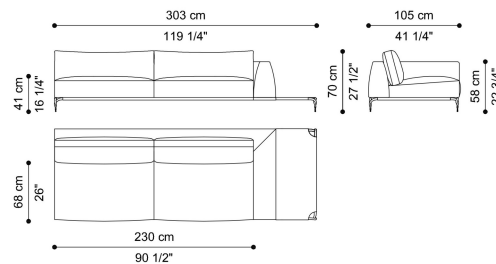

# VIKTORIA SECTIONAL SOFAS

SECTIONAL SOFA - RIGHT ELEMENT K WITHOUT  
SMALL TABLE

2 STRUCTURAL CUSHIONS INCLUDED

**C.VIK.213.K**

L 256 D 105 H 70 CM

SECTIONAL SOFA - LEFT ELEMENT L WITHOUT  
SMALL TABLE

2 STRUCTURAL CUSHIONS INCLUDED

**C.VIK.213.L**

L 256 D 105 H 70 CM

SECTIONAL SOFA - LEFT ELEMENT M WITH SMALL  
TABLE 2 STRUCTURAL CUSHIONS INCLUDED

**C.VIK.213.M**

L 303 D 105 H 70 CM

SECTIONAL SOFA - RIGHT ELEMENT N WITH SMALL  
TABLE 2 STRUCTURAL CUSHIONS INCLUDED

**C.VIK.213.N**

L 303 D 105 H 70 CM

3-SEATER SOFA - WITHOUT SMALL TABLE  
3 STRUCTURAL CUSHIONS INCLUDED

**C.VIK.211.G**

L 322 D 105 H 70 CM

2-SEATER SOFA - WITH LEFT SMALL TABLE 2  
STRUCTURAL CUSHIONS INCLUDED

**C.VIK.211.A**

L 279 D 105 H 70 CM