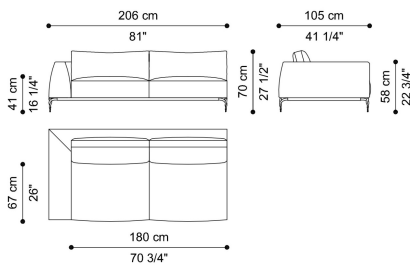

**DIMENSIONS**

SECTIONAL SOFA - LEFT ELEMENT A WITH SMALL TABLE 2 STRUCTURAL CUSHIONS INCLUDED  
**C.VIK.213.A**

L 253 D 105 H 70 CM

SECTIONAL SOFA - RIGHT ELEMENT B WITH SMALL TABLE 2 STRUCTURAL CUSHIONS INCLUDED  
**C.VIK.213.B**

L 253 D 105 H 70 CM

SECTIONAL SOFA - LEFT ELEMENT C WITHOUT SMALL TABLE 2 STRUCTURAL CUSHIONS INCLUDED  
**C.VIK.213.C**

L 206 D 105 H 70 CM

SECTIONAL SOFA - RIGHT ELEMENT D WITHOUT SMALL TABLE 2 STRUCTURAL CUSHIONS INCLUDED  
**C.VIK.213.D**

L 206 D 105 H 70 CM

**C.VIK.211.A**

L 279 D 105 H 70 CM