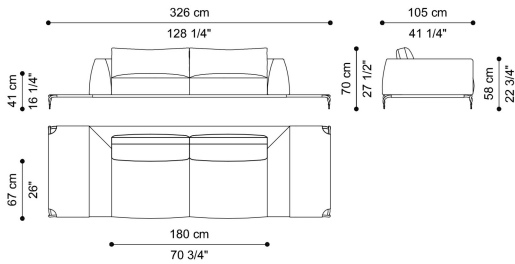

L 206 D 105 H 70 CM

**C.VIK.211.A**

L 279 D 105 H 70 CM

# VIKTORIA SECTIONAL SOFAS

2-SEATER SOFA - WITH RIGHT SMALL TABLE 2  
STRUCTURAL CUSHIONS INCLUDED

**C.VIK.211.B**

L 279 D 105 H 70 CM

2-SEATER SOFA - WITHOUT SMALL TABLE  
2 STRUCTURAL CUSHIONS INCLUDED

**C.VIK.211.C**

L 232 D 105 H 70 CM

2-SEATER SOFA - WITH SMALL TABLE ON LEFT AND  
RIGHT

2 STRUCTURAL CUSHIONS INCLUDED

**C.VIK.211.D**

L 326 D 105 H 70 CM

2-SEATER SOFA - LARGE WITHOUT SMALL TABLE  
2 STRUCTURAL CUSHIONS INCLUDED