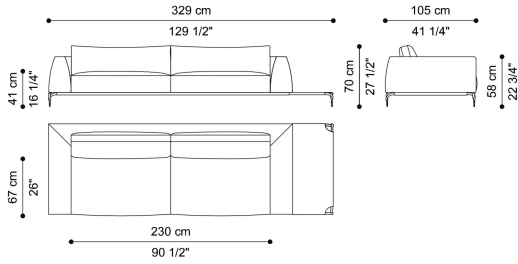

**C.VIK.211.A**

L 279 D 105 H 70 CM

2 STRUCTURAL CUSHIONS INCLUDED

**C.VIK.211.H**

L 329 D 105 H 70 CM

# roberto cavalli

HOME

INTERIORS

2-SEATER SOFA - LARGE WITH SMALL TABLE ON THE RIGHT

2 STRUCTURAL CUSHIONS INCLUDED

**C.VIK.211.I**

L 329 D 105 H 70 CM

ARMCHAIR - 1 STRUCTURAL CUSHION INCLUDED

**C.VIK.221.A**

L 122 D 105 H 70 CM

---

FEET

**METAL**

Metal Snakeskin  
Gold

---

SHELVES