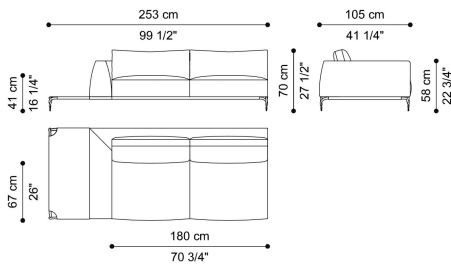

**DIMENSIONS**

SECTIONAL SOFA - LEFT ELEMENT A WITH SMALL TABLE 2 STRUCTURAL CUSHIONS INCLUDED  
**C.VIK.213.A**

L 253 D 105 H 70 CM

SECTIONAL SOFA - RIGHT ELEMENT B WITH SMALL TABLE 2 STRUCTURAL CUSHIONS INCLUDED  
**C.VIK.213.B**

L 253 D 105 H 70 CM

SECTIONAL SOFA - LEFT ELEMENT C WITHOUT SMALL TABLE 2 STRUCTURAL CUSHIONS INCLUDED  
**C.VIK.213.C**

L 206 D 105 H 70 CM

SECTIONAL SOFA - RIGHT ELEMENT D WITHOUT SMALL TABLE 2 STRUCTURAL CUSHIONS INCLUDED  
**C.VIK.213.D**

L 206 D 105 H 70 CM

**C.VIK.211.A**

L 279 D 105 H 70 CM