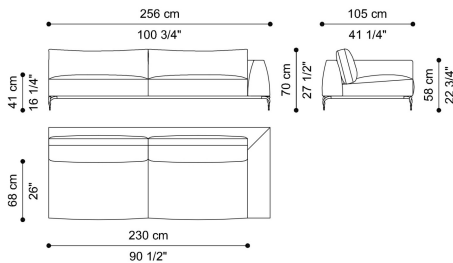

VIKTORIA SECTIONAL SOFAS

SECTIONAL SOFA - RIGHT ELEMENT K WITHOUT
SMALL TABLE

2 STRUCTURAL CUSHIONS INCLUDED

C.VIK.213.K

L 256 D 105 H 70 CM

SECTIONAL SOFA - LEFT ELEMENT L WITHOUT
SMALL TABLE

2 STRUCTURAL CUSHIONS INCLUDED

C.VIK.213.L