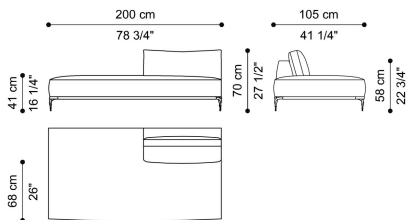

L 206 D 105 H 70 CM

# VIKTORIA SECTIONAL SOFAS

SECTIONAL SOFA - CORNER ELEMENT E WITH SMALL TABLE  
WITH 2 STRUCTURAL CUSHIONS AND 4 CUSHIONS  
50 X 50 CM INCLUDED  
**C.VIK.213.E**

L 200 D 200 H 70 CM

SECTIONAL SOFA - LEFT ELEMENT F WITH SHORT BACK AND SMALL TABLE 1 STRUCTURAL CUSHION INCLUDED  
**C.VIK.213.F**

L 200 D 153 H 70 CM

SECTIONAL SOFA - RIGHT ELEMENT G WITH SHORT BACK AND SMALL TABLE 1 STRUCTURAL CUSHION INCLUDED  
**C.VIK.213.G**

L 200 D 153 H 70 CM

SECTIONAL SOFA - LEFT ELEMENT H WITH SHORT BACK AND WITHOUT SMALL TABLE 1 STRUCTURAL CUSHION INCLUDED  
**C.VIK.213.H**

L 200 D 105 H 70 CM

SECTIONAL SOFA - RIGHT ELEMENT I WITH SHORT BACK AND WITHOUT SMALL TABLE 1 STRUCTURAL CUSHION INCLUDED  
**C.VIK.213.I**

L 200 D 105 H 70 CM

SECTIONAL SOFA - CORNER ELEMENT J WITHOUT SMALL TABLE WITH 2 STRUCTURAL CUSHIONS AND 4 CUSHIONS 50 X 50 CM INCLUDED  
**C.VIK.213.J**