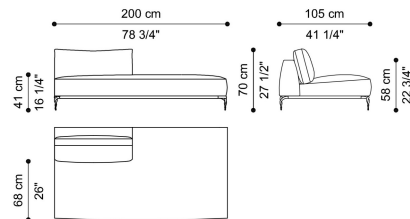

**DIMENSIONS**

SECTIONAL SOFA - LEFT ELEMENT A WITH SMALL TABLE 2 STRUCTURAL CUSHIONS INCLUDED  
**C.VIK.213.A**

L 253 D 105 H 70 CM

SECTIONAL SOFA - RIGHT ELEMENT B WITH SMALL TABLE 2 STRUCTURAL CUSHIONS INCLUDED  
**C.VIK.213.B**

L 206 D 105 H 70 CM

# VIKTORIA SECTIONAL SOFAS

SECTIONAL SOFA - CORNER ELEMENT E WITH SMALL TABLE  
WITH 2 STRUCTURAL CUSHIONS AND 4 CUSHIONS  
50 X 50 CM INCLUDED  
**C.VIK.213.E**

L 200 D 200 H 70 CM

SECTIONAL SOFA - LEFT ELEMENT F WITH SHORT BACK AND SMALL TABLE 1 STRUCTURAL CUSHION INCLUDED  
**C.VIK.213.F**

L 200 D 153 H 70 CM

SECTIONAL SOFA - RIGHT ELEMENT G WITH SHORT BACK AND SMALL TABLE 1 STRUCTURAL CUSHION INCLUDED  
**C.VIK.213.G**

L 200 D 153 H 70 CM

SECTIONAL SOFA - LEFT ELEMENT H WITH SHORT BACK AND WITHOUT SMALL TABLE 1 STRUCTURAL CUSHION INCLUDED  
**C.VIK.213.H**