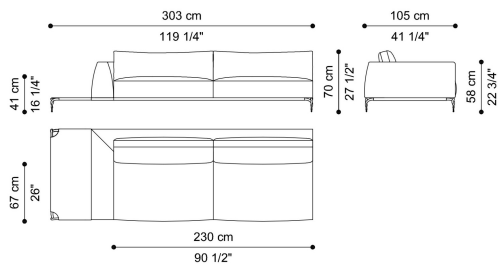

L 200 D 200 H 70 CM

# VIKTORIA SECTIONAL SOFAS

SECTIONAL SOFA - RIGHT ELEMENT K WITHOUT  
SMALL TABLE

2 STRUCTURAL CUSHIONS INCLUDED

**C.VIK.213.K**

L 256 D 105 H 70 CM

SECTIONAL SOFA - LEFT ELEMENT L WITHOUT  
SMALL TABLE

2 STRUCTURAL CUSHIONS INCLUDED

**C.VIK.213.L**

L 256 D 105 H 70 CM

SECTIONAL SOFA - LEFT ELEMENT M WITH SMALL  
TABLE 2 STRUCTURAL CUSHIONS INCLUDED

**C.VIK.213.M**

L 303 D 105 H 70 CM

SECTIONAL SOFA - RIGHT ELEMENT N WITH SMALL  
TABLE 2 STRUCTURAL CUSHIONS INCLUDED

**C.VIK.211.A**

L 279 D 105 H 70 CM