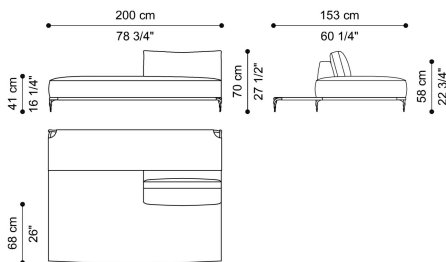

**DIMENSIONS**

SECTIONAL SOFA - LEFT ELEMENT A WITH SMALL TABLE 2 STRUCTURAL CUSHIONS INCLUDED  
**C.VIK.213.A**

L 253 D 105 H 70 CM

SECTIONAL SOFA - RIGHT ELEMENT B WITH SMALL TABLE 2 STRUCTURAL CUSHIONS INCLUDED  
**C.VIK.213.B**

L 206 D 105 H 70 CM

# VIKTORIA SECTIONAL SOFAS

SECTIONAL SOFA - CORNER ELEMENT E WITH SMALL TABLE  
WITH 2 STRUCTURAL CUSHIONS AND 4 CUSHIONS  
50 X 50 CM INCLUDED  
**C.VIK.213.E**

L 200 D 200 H 70 CM

SECTIONAL SOFA - LEFT ELEMENT F WITH SHORT BACK AND SMALL TABLE 1 STRUCTURAL CUSHION INCLUDED  
**C.VIK.213.F**

L 200 D 153 H 70 CM

SECTIONAL SOFA - RIGHT ELEMENT G WITH SHORT BACK AND SMALL TABLE 1 STRUCTURAL CUSHION INCLUDED  
**C.VIK.213.G**

L 200 D 153 H 70 CM

SECTIONAL SOFA - LEFT ELEMENT H WITH SHORT BACK AND WITHOUT SMALL TABLE 1 STRUCTURAL CUSHION INCLUDED  
**C.VIK.213.H**