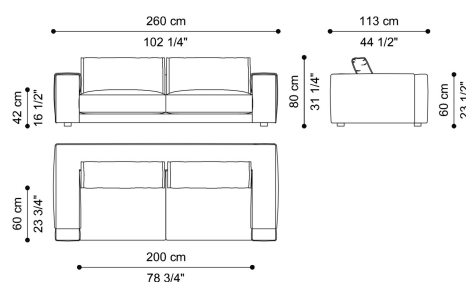

### DIMENSIONS

5-SEATER SOFA  
WITH 3 BACK CUSHIONS  
90 X 48 CM INCLUDED  
**C.SM2.211.B**

L 360 D 113 H 60 CM

3-SEATER SOFA  
WITH 2 BACK CUSHIONS  
90 X 48 CM INCLUDED  
**C.SM2.211.A**

L 260 D 113 H 60 CM