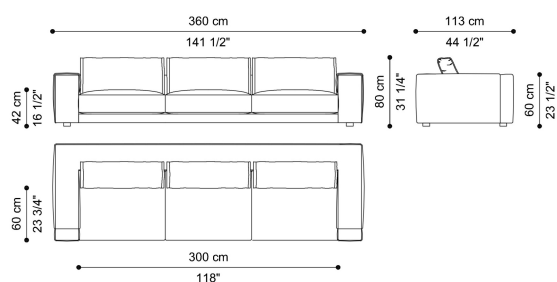

### DIMENSIONS

5-SEATER SOFA  
WITH 3 BACK CUSHIONS  
90 X 48 CM INCLUDED  
**C.SM2.211.B**

L 360 D 113 H 60 CM

3-SEATER SOFA  
WITH 2 BACK CUSHIONS  
90 X 48 CM INCLUDED  
**C.SM2.211.A**

L 260 D 113 H 60 CM