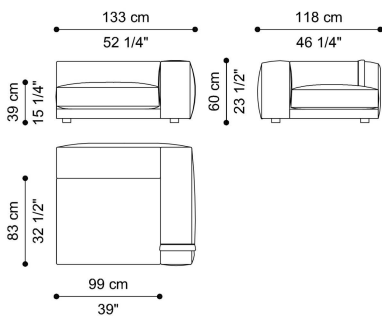

DIMENSIONS

SECTIONAL SOFA ELEMENT A WITH RIGHT ARM C.SMO.213.A

L 133 D 118 H 60 CM

SECTIONAL SOFA ELEMENT B WITH SHORT BACK RIGHT C.SMO.213.B

L 136 D 118 H 60 CM

SECTIONAL SOFA DORMEUSE ELEMENT C C.SMO.213.C

L 118 D 175 H 60 CM

SECTIONAL SOFA POUF WITH BACK ELEMENT D C.SMO.213.D

L 103 D 118 H 60 CM

SMOKING SECTIONAL SOFAS

SECTIONAL SOFA POUF ELEMENT E C.SMO.213.E

L 103 D 118 H 39 CM

SECTIONAL SOFA ELEMENT G WITH SHORT BACK LEFT C.SMO.213.G

L 136 D 118 H 60 CM

SECTIONAL SOFA RECTANGULAR SIDE TABLE (WITHOUT TRAY) C.SMO.232.A

L 45 D 110 H 36 CM

SECTIONAL SOFA ELEMENT F WITH LEFT ARM C.SMO.213.F

L 133 D 118 H 60 CM

SECTIONAL SOFA CORNER ELEMENT H C.SMO.213.H

L 133 D 133 H 60 CM

SECTIONAL SOFA TRAPEZOIDAL SIDE TABLE (WITHOUT TRAY) C.SMO.232.B

L 87 D 107 H 36 CM

SECTIONAL SOFA
RECTANGULAR SIDE TABLE
(WITH FIXED LEATHER TRAY)
C.SMO.232.C

L 45 D 110 H 36 CM

SECTIONAL SOFA
TRAPEZOIDAL SIDE TABLE
(WITH FIXED LEATHER TRAY)
C.SMO.232.D