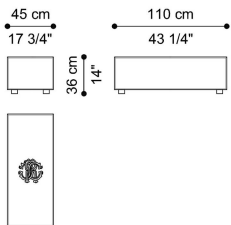

DIMENSIONS

SECTIONAL SOFA ELEMENT A WITH RIGHT ARM C.SMO.213.A

L 133 D 118 H 60 CM

SECTIONAL SOFA ELEMENT B WITH SHORT BACK RIGHT C.SMO.213.B

L 136 D 118 H 60 CM

SECTIONAL SOFA DORMEUSE ELEMENT C C.SMO.213.C

L 118 D 175 H 60 CM

SECTIONAL SOFA POUF WITH BACK ELEMENT D C.SMO.213.D

L 103 D 118 H 60 CM

SMOKING SECTIONAL SOFAS

SECTIONAL SOFA POUF ELEMENT E C.SMO.213.E

L 103 D 118 H 39 CM

SECTIONAL SOFA ELEMENT G WITH SHORT BACK LEFT C.SMO.213.G

L 136 D 118 H 60 CM

SECTIONAL SOFA RECTANGULAR SIDE TABLE (WITHOUT TRAY) C.SMO.232.A

L 45 D 110 H 36 CM

SECTIONAL SOFA ELEMENT F WITH LEFT ARM C.SMO.213.F

L 133 D 118 H 60 CM

SECTIONAL SOFA CORNER ELEMENT H C.SMO.213.H

L 133 D 133 H 60 CM

SECTIONAL SOFA TRAPEZOIDAL SIDE TABLE (WITHOUT TRAY) C.SMO.232.B

L 87 D 107 H 36 CM

SECTIONAL SOFA
RECTANGULAR SIDE TABLE
(WITH FIXED LEATHER TRAY)
C.SMO.232.C

L 45 D 110 H 36 CM

SECTIONAL SOFA
TRAPEZOIDAL SIDE TABLE
(WITH FIXED LEATHER TRAY)
C.SMO.232.D