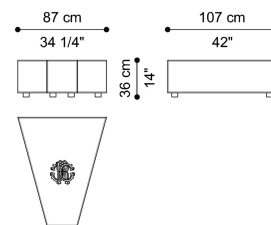

DIMENSIONS

SECTIONAL SOFA ELEMENT A WITH RIGHT ARM C.SMO.213.A

L 133 D 118 H 60 CM

SECTIONAL SOFA ELEMENT B WITH SHORT BACK RIGHT C.SMO.213.B

L 136 D 118 H 60 CM

SECTIONAL SOFA DORMEUSE ELEMENT C C.SMO.213.C

L 118 D 175 H 60 CM

SECTIONAL SOFA POUF WITH BACK ELEMENT D C.SMO.213.D

L 103 D 118 H 60 CM

SMOKING SECTIONAL SOFAS

SECTIONAL SOFA POUF ELEMENT E C.SMO.213.E

L 103 D 118 H 39 CM

SECTIONAL SOFA ELEMENT G WITH SHORT BACK LEFT C.SMO.213.G

L 136 D 118 H 60 CM

SECTIONAL SOFA RECTANGULAR SIDE TABLE (WITHOUT TRAY) C.SMO.232.A

L 45 D 110 H 36 CM

SECTIONAL SOFA ELEMENT F WITH LEFT ARM C.SMO.213.F

L 133 D 118 H 60 CM

SECTIONAL SOFA CORNER ELEMENT H C.SMO.213.H

L 133 D 133 H 60 CM

SECTIONAL SOFA TRAPEZOIDAL SIDE TABLE (WITHOUT TRAY) C.SMO.232.B

L 87 D 107 H 36 CM

SECTIONAL SOFA
RECTANGULAR SIDE TABLE
(WITH FIXED LEATHER TRAY)
C.SMO.232.C

L 45 D 110 H 36 CM

SECTIONAL SOFA
TRAPEZOIDAL SIDE TABLE
(WITH FIXED LEATHER TRAY)
C.SMO.232.D