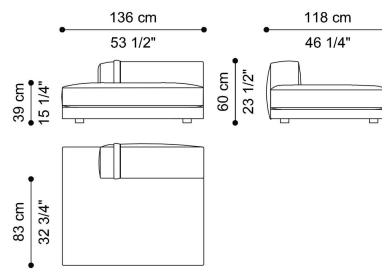

DIMENSIONS

SECTIONAL SOFA ELEMENT A WITH RIGHT ARM C.SMO.213.A

L 133 D 118 H 60 CM

SECTIONAL SOFA ELEMENT B WITH SHORT BACK RIGHT C.SMO.213.B

L 136 D 118 H 60 CM

SECTIONAL SOFA DORMEUSE ELEMENT C C.SMO.213.C

L 118 D 175 H 60 CM

SECTIONAL SOFA POUF WITH BACK ELEMENT D C.SMO.213.D

L 103 D 118 H 60 CM

SMOKING SECTIONAL SOFAS

SECTIONAL SOFA POUF ELEMENT E C.SMO.213.E

L 103 D 118 H 39 CM

SECTIONAL SOFA ELEMENT G WITH SHORT BACK LEFT C.SMO.213.G

L 136 D 118 H 60 CM

SECTIONAL SOFA RECTANGULAR SIDE TABLE (WITHOUT TRAY) C.SMO.232.A

L 45 D 110 H 36 CM

SECTIONAL SOFA ELEMENT F WITH LEFT ARM C.SMO.213.F

L 133 D 118 H 60 CM

SECTIONAL SOFA CORNER ELEMENT H C.SMO.213.H

L 133 D 133 H 60 CM

SECTIONAL SOFA TRAPEZOIDAL SIDE TABLE (WITHOUT TRAY) C.SMO.232.B

L 87 D 107 H 36 CM

SECTIONAL SOFA
RECTANGULAR SIDE TABLE
(WITH FIXED LEATHER TRAY)
C.SMO.232.C

L 45 D 110 H 36 CM

SECTIONAL SOFA
TRAPEZOIDAL SIDE TABLE
(WITH FIXED LEATHER TRAY)
C.SMO.232.D