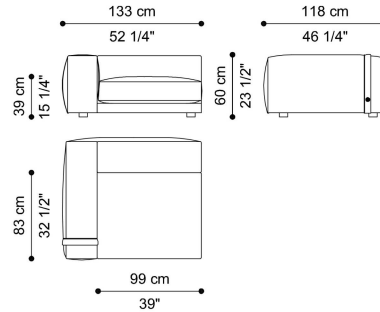

DIMENSIONS

SECTIONAL SOFA ELEMENT A WITH RIGHT ARM C.SMO.213.A

L 133 D 118 H 60 CM

SECTIONAL SOFA ELEMENT B WITH SHORT BACK RIGHT C.SMO.213.B

L 136 D 118 H 60 CM

SECTIONAL SOFA DORMEUSE ELEMENT C C.SMO.213.C

L 118 D 175 H 60 CM

SECTIONAL SOFA POUF WITH BACK ELEMENT D C.SMO.213.D

L 103 D 118 H 60 CM

SMOKING SECTIONAL SOFAS

SECTIONAL SOFA POUF ELEMENT E C.SMO.213.E

L 103 D 118 H 39 CM

SECTIONAL SOFA ELEMENT G WITH SHORT BACK LEFT C.SMO.213.G

L 136 D 118 H 60 CM

SECTIONAL SOFA RECTANGULAR SIDE TABLE (WITHOUT TRAY) C.SMO.232.A

L 45 D 110 H 36 CM

SECTIONAL SOFA ELEMENT F WITH LEFT ARM C.SMO.213.F

L 133 D 118 H 60 CM

SECTIONAL SOFA CORNER ELEMENT H C.SMO.213.H

L 133 D 133 H 60 CM

SECTIONAL SOFA TRAPEZOIDAL SIDE TABLE (WITHOUT TRAY) C.SMO.232.B

L 87 D 107 H 36 CM

SECTIONAL SOFA
RECTANGULAR SIDE TABLE
(WITH FIXED LEATHER TRAY)
C.SMO.232.C

L 45 D 110 H 36 CM

SECTIONAL SOFA
TRAPEZOIDAL SIDE TABLE
(WITH FIXED LEATHER TRAY)
C.SMO.232.D