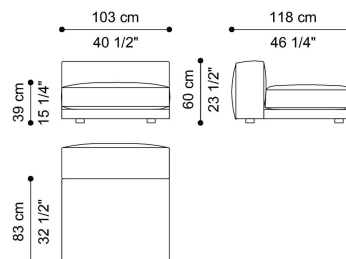

DIMENSIONS

SECTIONAL SOFA ELEMENT A WITH RIGHT ARM C.SMO.213.A

L 133 D 118 H 60 CM

SECTIONAL SOFA ELEMENT B WITH SHORT BACK RIGHT C.SMO.213.B

L 136 D 118 H 60 CM

SECTIONAL SOFA DORMEUSE ELEMENT C C.SMO.213.C

L 118 D 175 H 60 CM

SECTIONAL SOFA POUF WITH BACK ELEMENT D C.SMO.213.D

L 103 D 118 H 60 CM

SMOKING SECTIONAL SOFAS

SECTIONAL SOFA POUF ELEMENT E C.SMO.213.E

L 103 D 118 H 39 CM

SECTIONAL SOFA ELEMENT G WITH SHORT BACK LEFT C.SMO.213.G

L 136 D 118 H 60 CM

SECTIONAL SOFA RECTANGULAR SIDE TABLE (WITHOUT TRAY) C.SMO.232.A

L 45 D 110 H 36 CM

SECTIONAL SOFA ELEMENT F WITH LEFT ARM C.SMO.213.F

L 133 D 118 H 60 CM

SECTIONAL SOFA CORNER ELEMENT H C.SMO.213.H

L 133 D 133 H 60 CM

SECTIONAL SOFA TRAPEZOIDAL SIDE TABLE (WITHOUT TRAY) C.SMO.232.B

L 87 D 107 H 36 CM

SECTIONAL SOFA
RECTANGULAR SIDE TABLE
(WITH FIXED LEATHER TRAY)
C.SMO.232.C

L 45 D 110 H 36 CM

SECTIONAL SOFA
TRAPEZOIDAL SIDE TABLE
(WITH FIXED LEATHER TRAY)
C.SMO.232.D