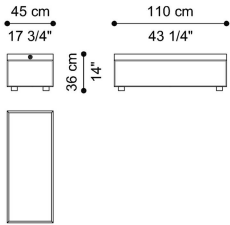

DIMENSIONS

SECTIONAL SOFA ELEMENT A WITH RIGHT ARM C.SMO.213.A

L 133 D 118 H 60 CM

SECTIONAL SOFA ELEMENT B WITH SHORT BACK RIGHT C.SMO.213.B

L 136 D 118 H 60 CM

SECTIONAL SOFA DORMEUSE ELEMENT C C.SMO.213.C

L 118 D 175 H 60 CM

SECTIONAL SOFA POUF WITH BACK ELEMENT D C.SMO.213.D

L 103 D 118 H 60 CM

SMOKING SECTIONAL SOFAS

SECTIONAL SOFA POUF ELEMENT E C.SMO.213.E

L 103 D 118 H 39 CM

SECTIONAL SOFA ELEMENT G WITH SHORT BACK LEFT C.SMO.213.G

L 136 D 118 H 60 CM

SECTIONAL SOFA RECTANGULAR SIDE TABLE (WITHOUT TRAY) C.SMO.232.A

L 45 D 110 H 36 CM

SECTIONAL SOFA ELEMENT F WITH LEFT ARM C.SMO.213.F

L 133 D 118 H 60 CM

SECTIONAL SOFA CORNER ELEMENT H C.SMO.213.H

L 133 D 133 H 60 CM

SECTIONAL SOFA TRAPEZOIDAL SIDE TABLE (WITHOUT TRAY) C.SMO.232.B

L 87 D 107 H 36 CM

SECTIONAL SOFA
RECTANGULAR SIDE TABLE
(WITH FIXED LEATHER TRAY)
C.SMO.232.C

L 45 D 110 H 36 CM

SECTIONAL SOFA
TRAPEZOIDAL SIDE TABLE
(WITH FIXED LEATHER TRAY)
C.SMO.232.D