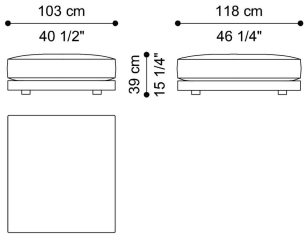

DIMENSIONS

SECTIONAL SOFA ELEMENT A WITH RIGHT ARM C.SMO.213.A

L 133 D 118 H 60 CM

SECTIONAL SOFA ELEMENT B WITH SHORT BACK RIGHT C.SMO.213.B

L 136 D 118 H 60 CM

SECTIONAL SOFA DORMEUSE ELEMENT C C.SMO.213.C

L 118 D 175 H 60 CM

SECTIONAL SOFA POUF WITH BACK ELEMENT D C.SMO.213.D

L 103 D 118 H 60 CM

SMOKING SECTIONAL SOFAS

SECTIONAL SOFA POUF ELEMENT E C.SMO.213.E

L 103 D 118 H 39 CM

SECTIONAL SOFA ELEMENT G WITH SHORT BACK LEFT C.SMO.213.G

L 136 D 118 H 60 CM

SECTIONAL SOFA RECTANGULAR SIDE TABLE (WITHOUT TRAY) C.SMO.232.A

L 45 D 110 H 36 CM

SECTIONAL SOFA ELEMENT F WITH LEFT ARM C.SMO.213.F

L 133 D 118 H 60 CM

SECTIONAL SOFA CORNER ELEMENT H C.SMO.213.H

L 133 D 133 H 60 CM

SECTIONAL SOFA TRAPEZOIDAL SIDE TABLE (WITHOUT TRAY) C.SMO.232.B

L 87 D 107 H 36 CM

SECTIONAL SOFA
RECTANGULAR SIDE TABLE
(WITH FIXED LEATHER TRAY)
C.SMO.232.C

L 45 D 110 H 36 CM

SECTIONAL SOFA
TRAPEZOIDAL SIDE TABLE
(WITH FIXED LEATHER TRAY)
C.SMO.232.D