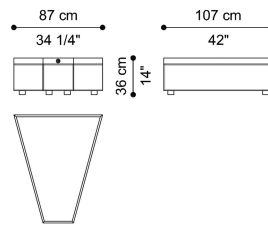

DIMENSIONS

SECTIONAL SOFA ELEMENT A WITH RIGHT ARM C.SMO.213.A

L 133 D 118 H 60 CM

SECTIONAL SOFA ELEMENT B WITH SHORT BACK RIGHT C.SMO.213.B

L 136 D 118 H 60 CM

SECTIONAL SOFA DORMEUSE ELEMENT C C.SMO.213.C

L 118 D 175 H 60 CM

SECTIONAL SOFA POUF WITH BACK ELEMENT D C.SMO.213.D

L 103 D 118 H 60 CM

SMOKING SECTIONAL SOFAS

SECTIONAL SOFA POUF ELEMENT E C.SMO.213.E

L 103 D 118 H 39 CM

SECTIONAL SOFA ELEMENT G WITH SHORT BACK LEFT C.SMO.213.G

L 136 D 118 H 60 CM

SECTIONAL SOFA RECTANGULAR SIDE TABLE (WITHOUT TRAY) C.SMO.232.A

L 45 D 110 H 36 CM

SECTIONAL SOFA ELEMENT F WITH LEFT ARM C.SMO.213.F

L 133 D 118 H 60 CM

SECTIONAL SOFA CORNER ELEMENT H C.SMO.213.H

L 133 D 133 H 60 CM

SECTIONAL SOFA TRAPEZOIDAL SIDE TABLE (WITHOUT TRAY) C.SMO.232.B

L 87 D 107 H 36 CM

SECTIONAL SOFA
RECTANGULAR SIDE TABLE
(WITH FIXED LEATHER TRAY)
C.SMO.232.C

L 45 D 110 H 36 CM

SECTIONAL SOFA
TRAPEZOIDAL SIDE TABLE
(WITH FIXED LEATHER TRAY)
C.SMO.232.D