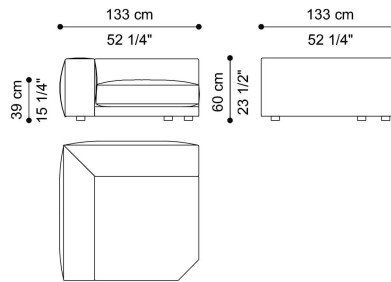

DIMENSIONS

SECTIONAL SOFA ELEMENT A WITH RIGHT ARM C.SMO.213.A

L 133 D 118 H 60 CM

SECTIONAL SOFA ELEMENT B WITH SHORT BACK RIGHT C.SMO.213.B

L 136 D 118 H 60 CM

SECTIONAL SOFA DORMEUSE ELEMENT C C.SMO.213.C

L 118 D 175 H 60 CM

SECTIONAL SOFA POUF WITH BACK ELEMENT D C.SMO.213.D

L 103 D 118 H 60 CM

SMOKING SECTIONAL SOFAS

SECTIONAL SOFA POUF ELEMENT E C.SMO.213.E

L 103 D 118 H 39 CM

SECTIONAL SOFA ELEMENT G WITH SHORT BACK LEFT C.SMO.213.G

L 136 D 118 H 60 CM

SECTIONAL SOFA RECTANGULAR SIDE TABLE (WITHOUT TRAY) C.SMO.232.A

L 45 D 110 H 36 CM

SECTIONAL SOFA ELEMENT F WITH LEFT ARM C.SMO.213.F

L 133 D 118 H 60 CM

SECTIONAL SOFA CORNER ELEMENT H C.SMO.213.H

L 133 D 133 H 60 CM

SECTIONAL SOFA TRAPEZOIDAL SIDE TABLE (WITHOUT TRAY) C.SMO.232.B

L 87 D 107 H 36 CM

SECTIONAL SOFA
RECTANGULAR SIDE TABLE
(WITH FIXED LEATHER TRAY)
C.SMO.232.C

L 45 D 110 H 36 CM

SECTIONAL SOFA
TRAPEZOIDAL SIDE TABLE
(WITH FIXED LEATHER TRAY)
C.SMO.232.D