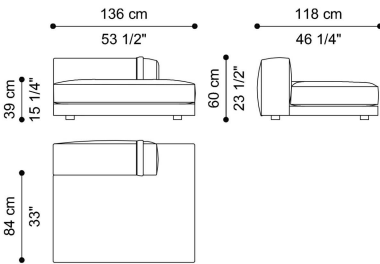

DIMENSIONS

SECTIONAL SOFA ELEMENT A WITH RIGHT ARM C.SMO.213.A

L 133 D 118 H 60 CM

SECTIONAL SOFA ELEMENT B WITH SHORT BACK RIGHT C.SMO.213.B

L 136 D 118 H 60 CM

SECTIONAL SOFA DORMEUSE ELEMENT C C.SMO.213.C

L 118 D 175 H 60 CM

SECTIONAL SOFA POUF WITH BACK ELEMENT D C.SMO.213.D

L 103 D 118 H 60 CM

SMOKING SECTIONAL SOFAS

SECTIONAL SOFA POUF ELEMENT E C.SMO.213.E

L 103 D 118 H 39 CM

SECTIONAL SOFA ELEMENT G WITH SHORT BACK LEFT C.SMO.213.G

L 136 D 118 H 60 CM

SECTIONAL SOFA RECTANGULAR SIDE TABLE (WITHOUT TRAY) C.SMO.232.A

L 45 D 110 H 36 CM

SECTIONAL SOFA ELEMENT F WITH LEFT ARM C.SMO.213.F

L 133 D 118 H 60 CM

SECTIONAL SOFA CORNER ELEMENT H C.SMO.213.H

L 133 D 133 H 60 CM

SECTIONAL SOFA TRAPEZOIDAL SIDE TABLE (WITHOUT TRAY) C.SMO.232.B

L 87 D 107 H 36 CM

SECTIONAL SOFA
RECTANGULAR SIDE TABLE
(WITH FIXED LEATHER TRAY)
C.SMO.232.C

L 45 D 110 H 36 CM

SECTIONAL SOFA
TRAPEZOIDAL SIDE TABLE
(WITH FIXED LEATHER TRAY)
C.SMO.232.D