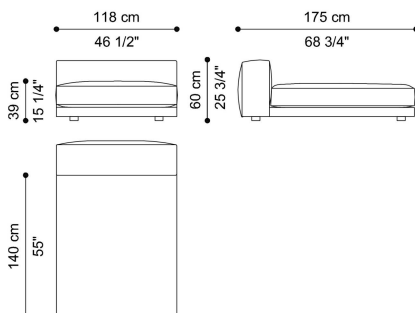

DIMENSIONS

SECTIONAL SOFA ELEMENT A WITH RIGHT ARM C.SMO.213.A

L 133 D 118 H 60 CM

SECTIONAL SOFA ELEMENT B WITH SHORT BACK RIGHT C.SMO.213.B

L 136 D 118 H 60 CM

SECTIONAL SOFA DORMEUSE ELEMENT C C.SMO.213.C

L 118 D 175 H 60 CM

SECTIONAL SOFA POUF WITH BACK ELEMENT D C.SMO.213.D

L 103 D 118 H 60 CM

SMOKING SECTIONAL SOFAS

SECTIONAL SOFA POUF ELEMENT E C.SMO.213.E

L 103 D 118 H 39 CM

SECTIONAL SOFA ELEMENT G WITH SHORT BACK LEFT C.SMO.213.G

L 136 D 118 H 60 CM

SECTIONAL SOFA RECTANGULAR SIDE TABLE (WITHOUT TRAY) C.SMO.232.A

L 45 D 110 H 36 CM

SECTIONAL SOFA ELEMENT F WITH LEFT ARM C.SMO.213.F

L 133 D 118 H 60 CM

SECTIONAL SOFA CORNER ELEMENT H C.SMO.213.H

L 133 D 133 H 60 CM

SECTIONAL SOFA TRAPEZOIDAL SIDE TABLE (WITHOUT TRAY) C.SMO.232.B

L 87 D 107 H 36 CM

SECTIONAL SOFA
RECTANGULAR SIDE TABLE
(WITH FIXED LEATHER TRAY)
C.SMO.232.C

L 45 D 110 H 36 CM

SECTIONAL SOFA
TRAPEZOIDAL SIDE TABLE
(WITH FIXED LEATHER TRAY)
C.SMO.232.D