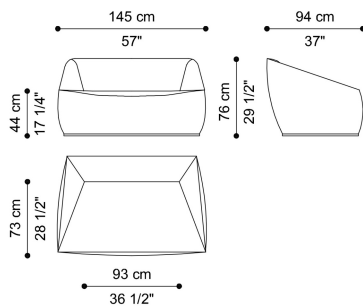

NEST
SOFAS

roberto cavalli
HOME
INTERIORS

DESCRIPTION

Structure in poplar wood and foam.
Upholstery in leather from the collection.
Metal base in the brushed finishings from the collection.

DIMENSIONS

3-SEATER SOFA
C.NES.211.A

L 270 D 94 H 76 CM

2-SEATER SOFA
C.NES.211.B

L 200 D 94 H 76 CM

ARMCHAIR
C.NES.221.A

L 145 D 94 H 76 CM

BASE

METAL

Metal Brushed Gold