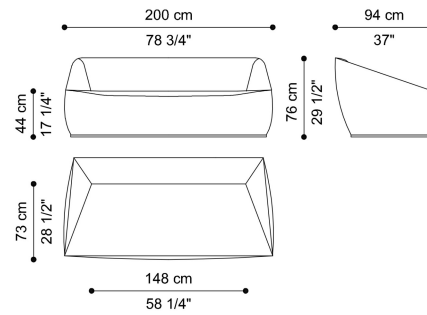

NEST
SOFAS

roberto cavalli
HOME
INTERIORS

DESCRIPTION

Structure in poplar wood and foam.
Upholstery in leather from the collection.
Metal base in the brushed finishings from the collection.

DIMENSIONS

3-SEATER SOFA
C.NES.211.A

L 270 D 94 H 76 CM

2-SEATER SOFA
C.NES.211.B

L 200 D 94 H 76 CM

ARMCHAIR
C.NES.221.A

L 145 D 94 H 76 CM

BASE

METAL

Metal Brushed Gold