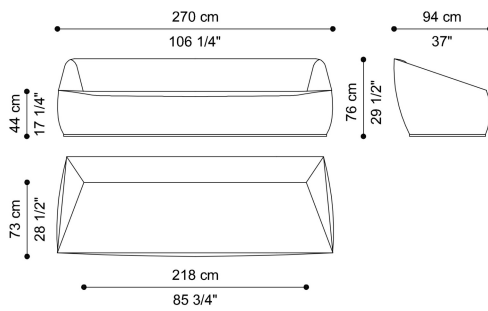

NEST
SOFAS

roberto cavalli
HOME
INTERIORS

DESCRIPTION

Structure in poplar wood and foam.
Upholstery in leather from the collection.
Metal base in the brushed finishings from the collection.

DIMENSIONS

3-SEATER SOFA
C.NES.211.A

L 270 D 94 H 76 CM

2-SEATER SOFA
C.NES.211.B

L 200 D 94 H 76 CM

ARMCHAIR
C.NES.221.A

L 145 D 94 H 76 CM

BASE

METAL

Metal Brushed Gold