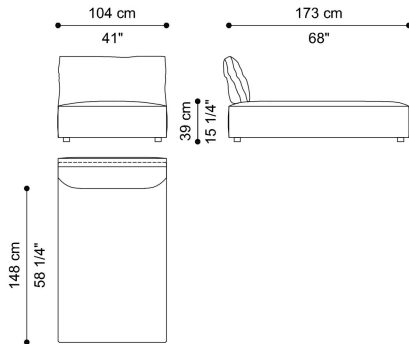

L 104 D 87 H 39 CM

SECTIONAL SOFA  
SEAT ELEMENT E  
**C.KIN.213.E**

L 124 D 67 H 39 CM

SECTIONAL SOFA  
SEAT WITH CUSHION ELEMENT F  
**C.KIN.213.F**

L 124 D 67 H 39 CM

SECTIONAL SOFA  
SEAT WITH BACK CUSHION ELEMENT G  
**C.KIN.213.G**

L 124 D 87 H 39 CM

SECTIONAL SOFA  
SEAT WITH CUSHION AND BACK CUSHION  
ELEMENT H  
**C.KIN.213.H**

L 124 D 87 H 39 CM

SECTIONAL SOFA  
POUF ELEMENT I  
**C.KIN.213.I**

L 104 D 104 H 39 CM

SECTIONAL SOFA  
POUF WITH CUSHION ELEMENT J  
**C.KIN.213.J**

L 104 D 104 H 39 CM

SECTIONAL SOFA  
POUF ELEMENT K  
**C.KIN.213.K**

L 124 D 124 H 39 CM

SECTIONAL SOFA  
POUF WITH CUSHION ELEMENT L  
**C.KIN.213.L**

L 124 D 124 H 39 CM

SECTIONAL SOFA  
CHAISE LONGUE WITH BACK CUSHION ELEMENT  
M

**C.KIN.213.M**

L 104 D 173 H 39 CM

SECTIONAL SOFA  
CHAISE LONGUE WITH CUSHION AND BACK  
CUSHION ELEMENT N

**C.KIN.213.N**

L 104 D 173 H 39 CM

SECTIONAL SOFA  
CHAISE LONGUE WITH BACK CUSHION ELEMENT  
O