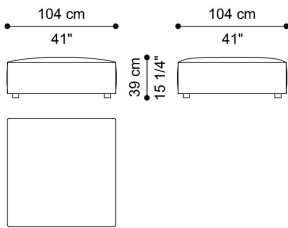

L 104 D 67 H 39 CM

SECTIONAL SOFA  
SEAT WITH CUSHION ELEMENT B  
**C.KIN.213.B**

L 104 D 67 H 39 CM

SECTIONAL SOFA  
SEAT WITH BACK CUSHION ELEMENT C  
**C.KIN.213.C**

L 104 D 87 H 39 CM

SECTIONAL SOFA  
SEAT WITH CUSHION AND BACK CUSHION  
ELEMENT D  
**C.KIN.213.D**

L 104 D 87 H 39 CM

SECTIONAL SOFA  
SEAT ELEMENT E  
**C.KIN.213.E**

L 124 D 67 H 39 CM

SECTIONAL SOFA  
SEAT WITH CUSHION ELEMENT F  
**C.KIN.213.F**

L 124 D 67 H 39 CM

SECTIONAL SOFA  
SEAT WITH BACK CUSHION ELEMENT G  
**C.KIN.213.G**

L 124 D 87 H 39 CM

SECTIONAL SOFA  
SEAT WITH CUSHION AND BACK CUSHION  
ELEMENT H  
**C.KIN.213.H**

L 124 D 87 H 39 CM

SECTIONAL SOFA  
POUF ELEMENT I  
**C.KIN.213.I**

L 104 D 104 H 39 CM

SECTIONAL SOFA  
POUF WITH CUSHION ELEMENT J  
**C.KIN.213.J**

L 104 D 104 H 39 CM

SECTIONAL SOFA  
POUF ELEMENT K  
**C.KIN.213.K**

L 124 D 124 H 39 CM

SECTIONAL SOFA  
POUF WITH CUSHION ELEMENT L  
**C.KIN.213.L**

L 124 D 124 H 39 CM

SECTIONAL SOFA  
CHAISE LONGUE WITH BACK CUSHION ELEMENT  
M