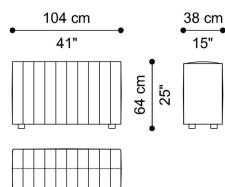

L 104 D 104 H 39 CM

SECTIONAL SOFA  
POUF ELEMENT K  
**C.KIN.213.K**

L 124 D 124 H 39 CM

SECTIONAL SOFA  
POUF WITH CUSHION ELEMENT L  
**C.KIN.213.L**

L 124 D 124 H 39 CM

SECTIONAL SOFA  
CHAISE LONGUE WITH BACK CUSHION ELEMENT  
M

**C.KIN.213.M**

L 104 D 173 H 39 CM

SECTIONAL SOFA  
CHAISE LONGUE WITH CUSHION AND BACK  
CUSHION ELEMENT N

**C.KIN.213.N**

L 104 D 173 H 39 CM

SECTIONAL SOFA  
CHAISE LONGUE WITH BACK CUSHION ELEMENT  
O

**C.KIN.213.O**

L 124 D 213 H 39 CM

SECTIONAL SOFA  
CHAISE LONGUE WITH CUSHION AND BACK  
CUSHION ELEMENT P

**C.KIN.213.P**

L 124 D 213 H 39 CM

SECTIONAL SOFA  
BACK ELEMENT Q

**C.KIN.213.Q**

L 104 D 38 H 64 CM

SECTIONAL SOFA  
BACK ELEMENT R

**C.KIN.213.R**

L 124 D 38 H 64 CM

SECTIONAL SOFA  
LEFT ARM ELEMENT S  
**C.KIN.213.S**

L 38 D 104 H 50 CM

SECTIONAL SOFA  
RIGHT ARM ELEMENT T  
**C.KIN.213.T**

L 38 D 104 H 50 CM