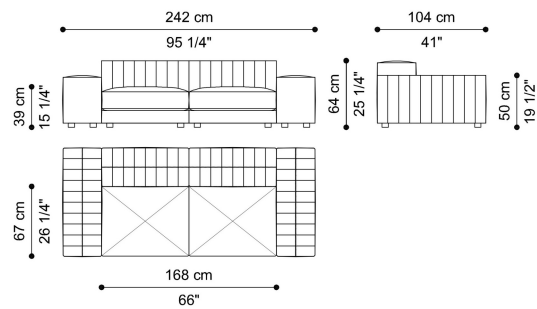

SECTIONAL SOFA  
LEFT ARM ELEMENT U  
**C.KIN.213.U**

L 38 D 124 H 50 CM

SECTIONAL SOFA  
RIGHT ARM ELEMENT V  
**C.KIN.213.V**

L 38 D 124 H 50 CM

SECTIONAL SOFA  
SMALL CORNER SEAT WITH CUSHION ELEMENT W  
**C.KIN.213.W**

L 104 D 104 H 64 CM

SECTIONAL SOFA  
SMALL CORNER SEAT ELEMENT X  
**C.KIN.213.X**

L 104 D 104 H 64 CM

SECTIONAL SOFA  
CORNER SEAT WITH CUSHION AND BACK CUSHIONS ELEMENT Y  
**C.KIN.213.Y**

L 124 D 124 H 82 CM

SECTIONAL SOFA  
CORNER SEAT WITH BACK CUSHIONS ELEMENT Z  
**C.KIN.213.Z**

L 124 D 124 H 82 CM

2-SEATER SOFA  
WITH BACK CUSHIONS  
**C.KIN.211.A**

L 242 D 124 H 82 CM

2-SEATER SOFA  
WITH SEAT AND BACK CUSHIONS  
**C.KIN.211.B**

L 242 D 124 H 82 CM

2-SEATER SOFA  
**C.KIN.211.C**

L 242 D 104 H 64 CM

2-SEATER SOFA  
WITH SEAT CUSHIONS  
**C.KIN.211.D**

L 242 D 104 H 64 CM

UPHOLSTERY

FABRIC / LEATHER

 download the file in the product page