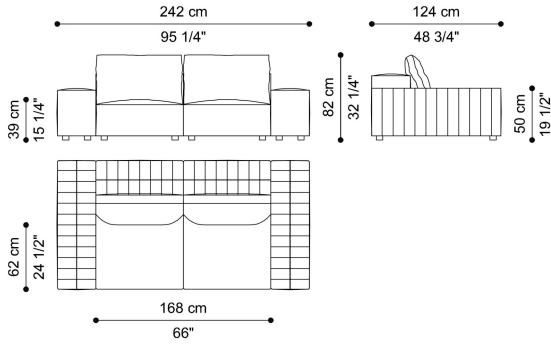

2-SEATER SOFA
WITH BACK CUSHIONS
C.KIN.211.A

L 242 D 124 H 82 CM