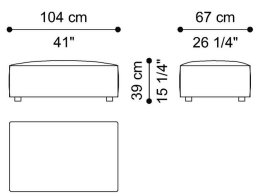

L 104 D 67 H 39 CM

SECTIONAL SOFA  
SEAT WITH CUSHION ELEMENT B  
**C.KIN.213.B**

L 104 D 67 H 39 CM

SECTIONAL SOFA  
SEAT WITH BACK CUSHION ELEMENT C  
**C.KIN.213.C**

L 104 D 87 H 39 CM

SECTIONAL SOFA  
SEAT WITH CUSHION AND BACK CUSHION  
ELEMENT D  
**C.KIN.213.D**

L 104 D 87 H 39 CM

SECTIONAL SOFA  
SEAT ELEMENT E  
**C.KIN.213.E**

L 124 D 67 H 39 CM

SECTIONAL SOFA  
SEAT WITH CUSHION ELEMENT F  
**C.KIN.213.F**

L 124 D 67 H 39 CM

SECTIONAL SOFA  
SEAT WITH BACK CUSHION ELEMENT G  
**C.KIN.213.G**

L 104 D 104 H 64 CM

SECTIONAL SOFA  
SMALL CORNER SEAT ELEMENT X  
**C.KIN.213.X**

L 104 D 104 H 64 CM

SECTIONAL SOFA  
CORNER SEAT WITH CUSHION AND BACK CUSHIONS ELEMENT Y  
**C.KIN.213.Y**

L 124 D 124 H 82 CM

L 242 D 124 H 82 CM

2-SEATER SOFA  
**C.KIN.211.C**

L 242 D 104 H 64 CM

2-SEATER SOFA  
WITH SEAT CUSHIONS  
**C.KIN.211.D**

L 242 D 104 H 64 CM

UPHOLSTERY

FABRIC / LEATHER

 download the file in the product page