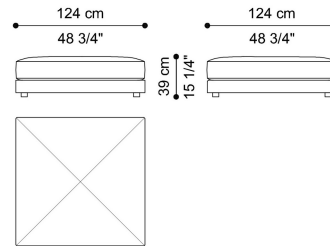

L 104 D 67 H 39 CM

SECTIONAL SOFA  
SEAT WITH CUSHION ELEMENT B  
**C.KIN.213.B**

L 104 D 67 H 39 CM

SECTIONAL SOFA  
SEAT WITH BACK CUSHION ELEMENT C  
**C.KIN.213.C**

L 104 D 87 H 39 CM

SECTIONAL SOFA  
SEAT WITH CUSHION AND BACK CUSHION  
ELEMENT D  
**C.KIN.213.D**

L 104 D 87 H 39 CM

SECTIONAL SOFA  
SEAT ELEMENT E  
**C.KIN.213.E**

L 124 D 67 H 39 CM

SECTIONAL SOFA  
SEAT WITH CUSHION ELEMENT F  
**C.KIN.213.F**

L 124 D 67 H 39 CM

SECTIONAL SOFA  
SEAT WITH BACK CUSHION ELEMENT G  
**C.KIN.213.G**

L 124 D 87 H 39 CM

SECTIONAL SOFA  
SEAT WITH CUSHION AND BACK CUSHION  
ELEMENT H  
**C.KIN.213.H**

L 124 D 87 H 39 CM

SECTIONAL SOFA  
POUF ELEMENT I  
**C.KIN.213.I**

L 104 D 104 H 39 CM

SECTIONAL SOFA  
POUF WITH CUSHION ELEMENT J  
**C.KIN.213.J**

L 104 D 104 H 39 CM

SECTIONAL SOFA  
POUF ELEMENT K  
**C.KIN.213.K**

L 124 D 124 H 39 CM

SECTIONAL SOFA  
POUF WITH CUSHION ELEMENT L  
**C.KIN.213.L**

L 124 D 124 H 39 CM

SECTIONAL SOFA  
CHAISE LONGUE WITH BACK CUSHION ELEMENT  
M