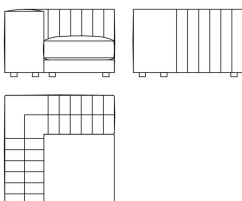

SECTIONAL SOFA  
BACK ELEMENT R

**C.KIN.213.R**

L 124 D 38 H 64 CM

SECTIONAL SOFA  
LEFT ARM ELEMENT S  
**C.KIN.213.S**

L 38 D 104 H 50 CM

SECTIONAL SOFA  
RIGHT ARM ELEMENT T  
**C.KIN.213.T**

L 38 D 104 H 50 CM

SECTIONAL SOFA  
LEFT ARM ELEMENT U  
**C.KIN.213.U**

L 38 D 124 H 50 CM

SECTIONAL SOFA  
RIGHT ARM ELEMENT V  
**C.KIN.213.V**

L 38 D 124 H 50 CM

SECTIONAL SOFA  
SMALL CORNER SEAT WITH CUSHION ELEMENT W  
**C.KIN.213.W**

L 104 D 104 H 64 CM

SECTIONAL SOFA  
SMALL CORNER SEAT ELEMENT X  
**C.KIN.213.X**

L 104 D 104 H 64 CM

SECTIONAL SOFA  
CORNER SEAT WITH CUSHION AND BACK CUSHIONS ELEMENT Y  
**C.KIN.213.Y**

L 124 D 124 H 82 CM