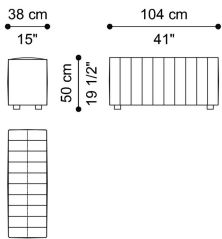

L 104 D 104 H 39 CM

SECTIONAL SOFA  
POUF ELEMENT K  
**C.KIN.213.K**

L 124 D 124 H 39 CM

SECTIONAL SOFA  
POUF WITH CUSHION ELEMENT L  
**C.KIN.213.L**

L 124 D 124 H 39 CM

SECTIONAL SOFA  
CHAISE LONGUE WITH BACK CUSHION ELEMENT  
M

**C.KIN.213.M**

L 104 D 173 H 39 CM

SECTIONAL SOFA  
CHAISE LONGUE WITH CUSHION AND BACK  
CUSHION ELEMENT N

**C.KIN.213.N**

L 104 D 173 H 39 CM

SECTIONAL SOFA  
CHAISE LONGUE WITH BACK CUSHION ELEMENT  
O

**C.KIN.213.O**

L 124 D 213 H 39 CM

SECTIONAL SOFA  
CHAISE LONGUE WITH CUSHION AND BACK  
CUSHION ELEMENT P

**C.KIN.213.P**

L 124 D 213 H 39 CM

SECTIONAL SOFA  
BACK ELEMENT Q

**C.KIN.213.Q**

L 104 D 38 H 64 CM

SECTIONAL SOFA  
BACK ELEMENT R

**C.KIN.213.R**

L 124 D 38 H 64 CM

SECTIONAL SOFA  
LEFT ARM ELEMENT S  
**C.KIN.213.S**

L 38 D 104 H 50 CM

SECTIONAL SOFA  
RIGHT ARM ELEMENT T  
**C.KIN.213.T**

L 38 D 104 H 50 CM