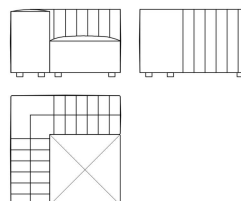

SECTIONAL SOFA  
BACK ELEMENT R

**C.KIN.213.R**

L 124 D 38 H 64 CM

SECTIONAL SOFA  
LEFT ARM ELEMENT S  
**C.KIN.213.S**

L 38 D 104 H 50 CM

SECTIONAL SOFA  
RIGHT ARM ELEMENT T  
**C.KIN.213.T**

L 38 D 104 H 50 CM

SECTIONAL SOFA  
LEFT ARM ELEMENT U  
**C.KIN.213.U**

L 38 D 124 H 50 CM

SECTIONAL SOFA  
RIGHT ARM ELEMENT V  
**C.KIN.213.V**

L 38 D 124 H 50 CM

SECTIONAL SOFA  
SMALL CORNER SEAT WITH CUSHION ELEMENT W  
**C.KIN.213.W**

L 104 D 104 H 64 CM

SECTIONAL SOFA  
SMALL CORNER SEAT ELEMENT X  
**C.KIN.213.X**

L 104 D 104 H 64 CM

SECTIONAL SOFA  
CORNER SEAT WITH CUSHION AND BACK CUSHIONS ELEMENT Y  
**C.KIN.213.Y**

L 124 D 124 H 82 CM