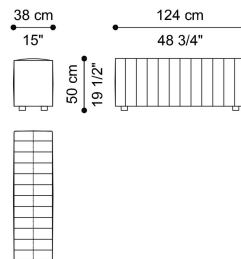

**C.KIN.213.O**

L 124 D 213 H 39 CM

SECTIONAL SOFA  
CHAISE LONGUE WITH CUSHION AND BACK  
CUSHION ELEMENT P

**C.KIN.213.P**

L 124 D 213 H 39 CM

SECTIONAL SOFA  
BACK ELEMENT Q

**C.KIN.213.Q**

L 104 D 38 H 64 CM

SECTIONAL SOFA  
BACK ELEMENT R

**C.KIN.213.R**

L 124 D 38 H 64 CM

SECTIONAL SOFA  
LEFT ARM ELEMENT S  
**C.KIN.213.S**

L 38 D 104 H 50 CM

SECTIONAL SOFA  
RIGHT ARM ELEMENT T  
**C.KIN.213.T**

L 38 D 104 H 50 CM

SECTIONAL SOFA  
LEFT ARM ELEMENT U  
**C.KIN.213.U**

L 38 D 124 H 50 CM

SECTIONAL SOFA  
RIGHT ARM ELEMENT V  
**C.KIN.213.V**

L 38 D 124 H 50 CM

SECTIONAL SOFA  
SMALL CORNER SEAT WITH CUSHION ELEMENT W  
**C.KIN.213.W**

L 104 D 104 H 64 CM

SECTIONAL SOFA  
SMALL CORNER SEAT ELEMENT X  
**C.KIN.213.X**

L 104 D 104 H 64 CM

SECTIONAL SOFA  
CORNER SEAT WITH CUSHION AND BACK CUSHIONS ELEMENT Y  
**C.KIN.213.Y**

L 124 D 124 H 82 CM