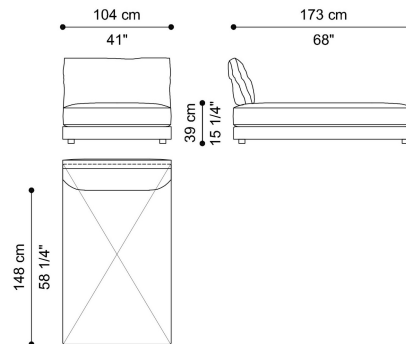

L 104 D 87 H 39 CM

SECTIONAL SOFA  
SEAT ELEMENT E  
**C.KIN.213.E**

L 124 D 67 H 39 CM

SECTIONAL SOFA  
SEAT WITH CUSHION ELEMENT F  
**C.KIN.213.F**

L 124 D 67 H 39 CM

SECTIONAL SOFA  
SEAT WITH BACK CUSHION ELEMENT G  
**C.KIN.213.G**

L 124 D 87 H 39 CM

SECTIONAL SOFA  
SEAT WITH CUSHION AND BACK CUSHION  
ELEMENT H  
**C.KIN.213.H**

L 124 D 87 H 39 CM

SECTIONAL SOFA  
POUF ELEMENT I  
**C.KIN.213.I**

L 104 D 104 H 39 CM

SECTIONAL SOFA  
POUF WITH CUSHION ELEMENT J  
**C.KIN.213.J**

L 104 D 104 H 39 CM

SECTIONAL SOFA  
POUF ELEMENT K  
**C.KIN.213.K**

L 124 D 124 H 39 CM

SECTIONAL SOFA  
POUF WITH CUSHION ELEMENT L  
**C.KIN.213.L**

L 124 D 124 H 39 CM

SECTIONAL SOFA  
CHAISE LONGUE WITH BACK CUSHION ELEMENT  
M

**C.KIN.213.M**

L 104 D 173 H 39 CM

SECTIONAL SOFA  
CHAISE LONGUE WITH CUSHION AND BACK  
CUSHION ELEMENT N

**C.KIN.213.N**

L 104 D 173 H 39 CM

SECTIONAL SOFA  
CHAISE LONGUE WITH BACK CUSHION ELEMENT  
O