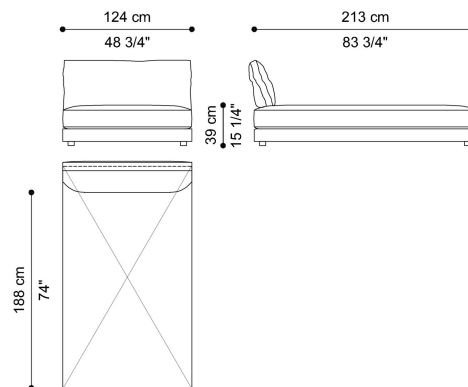

L 124 D 87 H 39 CM

SECTIONAL SOFA  
SEAT WITH CUSHION AND BACK CUSHION  
ELEMENT H  
**C.KIN.213.H**

L 124 D 87 H 39 CM

SECTIONAL SOFA  
POUF ELEMENT I  
**C.KIN.213.I**

L 104 D 104 H 39 CM

SECTIONAL SOFA  
POUF WITH CUSHION ELEMENT J  
**C.KIN.213.J**

L 104 D 104 H 39 CM

SECTIONAL SOFA  
POUF ELEMENT K  
**C.KIN.213.K**

L 124 D 124 H 39 CM

SECTIONAL SOFA  
POUF WITH CUSHION ELEMENT L  
**C.KIN.213.L**

L 124 D 124 H 39 CM

SECTIONAL SOFA  
CHAISE LONGUE WITH BACK CUSHION ELEMENT  
M

**C.KIN.213.M**

L 104 D 173 H 39 CM

SECTIONAL SOFA  
CHAISE LONGUE WITH CUSHION AND BACK  
CUSHION ELEMENT N

**C.KIN.213.N**

L 104 D 173 H 39 CM

SECTIONAL SOFA  
CHAISE LONGUE WITH BACK CUSHION ELEMENT  
O

**C.KIN.213.O**

L 124 D 213 H 39 CM

SECTIONAL SOFA  
CHAISE LONGUE WITH CUSHION AND BACK  
CUSHION ELEMENT P

**C.KIN.213.P**

L 124 D 213 H 39 CM

SECTIONAL SOFA  
BACK ELEMENT Q

**C.KIN.213.Q**

L 104 D 38 H 64 CM