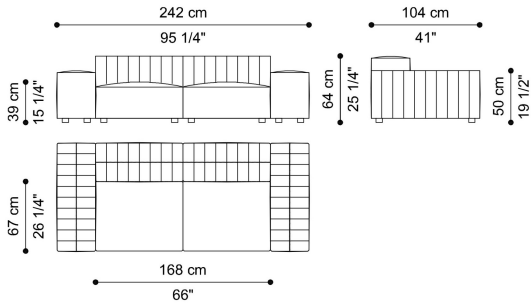

SECTIONAL SOFA  
LEFT ARM ELEMENT U  
**C.KIN.213.U**

L 38 D 124 H 50 CM

SECTIONAL SOFA  
RIGHT ARM ELEMENT V  
**C.KIN.213.V**

L 38 D 124 H 50 CM

SECTIONAL SOFA  
SMALL CORNER SEAT WITH CUSHION ELEMENT W  
**C.KIN.213.W**

L 104 D 104 H 64 CM

SECTIONAL SOFA  
SMALL CORNER SEAT ELEMENT X  
**C.KIN.213.X**

L 104 D 104 H 64 CM

SECTIONAL SOFA  
CORNER SEAT WITH CUSHION AND BACK CUSHIONS ELEMENT Y  
**C.KIN.213.Y**

L 124 D 124 H 82 CM

SECTIONAL SOFA  
CORNER SEAT WITH BACK CUSHIONS ELEMENT Z  
**C.KIN.213.Z**

L 124 D 124 H 82 CM

2-SEATER SOFA  
WITH BACK CUSHIONS  
**C.KIN.211.A**

L 242 D 124 H 82 CM

2-SEATER SOFA  
WITH SEAT AND BACK CUSHIONS  
**C.KIN.211.B**

L 242 D 124 H 82 CM

2-SEATER SOFA  
**C.KIN.211.C**

L 242 D 104 H 64 CM

2-SEATER SOFA  
WITH SEAT CUSHIONS  
**C.KIN.211.D**

L 242 D 104 H 64 CM

UPHOLSTERY

FABRIC / LEATHER

 download the file in the product page