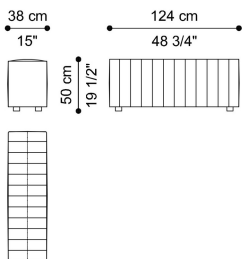

**C.KIN.213.O**

L 124 D 213 H 39 CM

SECTIONAL SOFA  
CHAISE LONGUE WITH CUSHION AND BACK  
CUSHION ELEMENT P

**C.KIN.213.P**

L 124 D 213 H 39 CM

SECTIONAL SOFA  
BACK ELEMENT Q

**C.KIN.213.Q**

L 104 D 38 H 64 CM

SECTIONAL SOFA  
BACK ELEMENT R

**C.KIN.213.R**

L 124 D 38 H 64 CM

SECTIONAL SOFA  
LEFT ARM ELEMENT S  
**C.KIN.213.S**

L 38 D 104 H 50 CM

SECTIONAL SOFA  
RIGHT ARM ELEMENT T  
**C.KIN.213.T**

L 38 D 104 H 50 CM

SECTIONAL SOFA  
LEFT ARM ELEMENT U  
**C.KIN.213.U**

L 38 D 124 H 50 CM

SECTIONAL SOFA  
RIGHT ARM ELEMENT V  
**C.KIN.213.V**

L 38 D 124 H 50 CM

SECTIONAL SOFA  
SMALL CORNER SEAT WITH CUSHION ELEMENT W  
**C.KIN.213.W**

L 104 D 104 H 64 CM

SECTIONAL SOFA  
SMALL CORNER SEAT ELEMENT X  
**C.KIN.213.X**

L 104 D 104 H 64 CM

SECTIONAL SOFA  
CORNER SEAT WITH CUSHION AND BACK CUSHIONS ELEMENT Y  
**C.KIN.213.Y**

L 124 D 124 H 82 CM