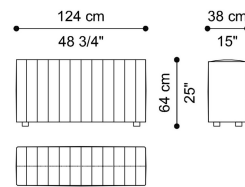

L 104 D 104 H 39 CM

SECTIONAL SOFA  
POUF ELEMENT K  
**C.KIN.213.K**

L 124 D 124 H 39 CM

SECTIONAL SOFA  
POUF WITH CUSHION ELEMENT L  
**C.KIN.213.L**

L 124 D 124 H 39 CM

SECTIONAL SOFA  
CHAISE LONGUE WITH BACK CUSHION ELEMENT  
M

**C.KIN.213.M**

L 104 D 173 H 39 CM

SECTIONAL SOFA  
CHAISE LONGUE WITH CUSHION AND BACK  
CUSHION ELEMENT N

**C.KIN.213.N**

L 104 D 173 H 39 CM

SECTIONAL SOFA  
CHAISE LONGUE WITH BACK CUSHION ELEMENT  
O

**C.KIN.213.O**

L 124 D 213 H 39 CM

SECTIONAL SOFA  
CHAISE LONGUE WITH CUSHION AND BACK  
CUSHION ELEMENT P

**C.KIN.213.P**

L 124 D 213 H 39 CM

SECTIONAL SOFA  
BACK ELEMENT Q

**C.KIN.213.Q**

L 104 D 38 H 64 CM

SECTIONAL SOFA  
BACK ELEMENT R

**C.KIN.213.R**

L 124 D 38 H 64 CM

SECTIONAL SOFA  
LEFT ARM ELEMENT S  
**C.KIN.213.S**

L 38 D 104 H 50 CM

SECTIONAL SOFA  
RIGHT ARM ELEMENT T  
**C.KIN.213.T**

L 38 D 104 H 50 CM