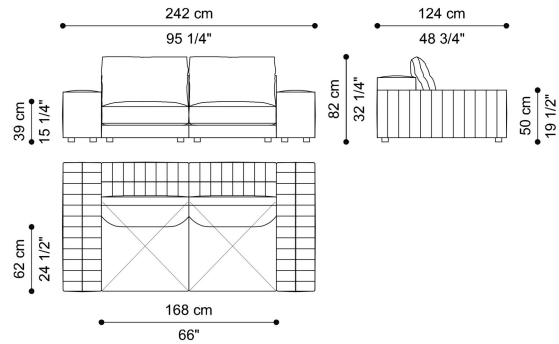

SECTIONAL SOFA  
LEFT ARM ELEMENT U  
**C.KIN.213.U**

L 38 D 124 H 50 CM

SECTIONAL SOFA  
RIGHT ARM ELEMENT V  
**C.KIN.213.V**

L 38 D 124 H 50 CM

SECTIONAL SOFA  
SMALL CORNER SEAT WITH CUSHION ELEMENT W  
**C.KIN.213.W**

L 104 D 104 H 64 CM

SECTIONAL SOFA  
SMALL CORNER SEAT ELEMENT X  
**C.KIN.213.X**

L 104 D 104 H 64 CM

SECTIONAL SOFA  
CORNER SEAT WITH CUSHION AND BACK CUSHIONS ELEMENT Y  
**C.KIN.213.Y**

L 124 D 124 H 82 CM

SECTIONAL SOFA  
CORNER SEAT WITH BACK CUSHIONS ELEMENT Z  
**C.KIN.213.Z**

L 124 D 124 H 82 CM

2-SEATER SOFA  
WITH BACK CUSHIONS  
**C.KIN.211.A**

L 242 D 124 H 82 CM

2-SEATER SOFA  
WITH SEAT AND BACK CUSHIONS  
**C.KIN.211.B**

L 242 D 124 H 82 CM

2-SEATER SOFA  
**C.KIN.211.C**

L 242 D 104 H 64 CM

2-SEATER SOFA  
WITH SEAT CUSHIONS  
**C.KIN.211.D**

L 242 D 104 H 64 CM

UPHOLSTERY

FABRIC / LEATHER

 download the file in the product page