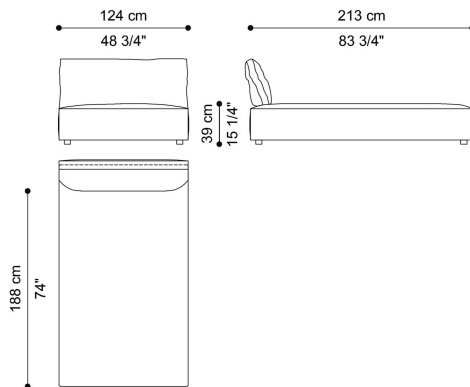

L 124 D 87 H 39 CM

SECTIONAL SOFA  
SEAT WITH CUSHION AND BACK CUSHION  
ELEMENT H  
**C.KIN.213.H**

L 124 D 87 H 39 CM

SECTIONAL SOFA  
POUF ELEMENT I  
**C.KIN.213.I**

L 104 D 104 H 39 CM

SECTIONAL SOFA  
POUF WITH CUSHION ELEMENT J  
**C.KIN.213.J**

L 104 D 104 H 39 CM

SECTIONAL SOFA  
POUF ELEMENT K  
**C.KIN.213.K**

L 124 D 124 H 39 CM

SECTIONAL SOFA  
POUF WITH CUSHION ELEMENT L  
**C.KIN.213.L**

L 124 D 124 H 39 CM

SECTIONAL SOFA  
CHAISE LONGUE WITH BACK CUSHION ELEMENT  
M

**C.KIN.213.M**

L 104 D 173 H 39 CM

SECTIONAL SOFA  
CHAISE LONGUE WITH CUSHION AND BACK  
CUSHION ELEMENT N

**C.KIN.213.N**

L 104 D 173 H 39 CM

SECTIONAL SOFA  
CHAISE LONGUE WITH BACK CUSHION ELEMENT  
O

**C.KIN.213.O**

L 124 D 213 H 39 CM

SECTIONAL SOFA  
CHAISE LONGUE WITH CUSHION AND BACK  
CUSHION ELEMENT P

**C.KIN.213.P**

L 124 D 213 H 39 CM

SECTIONAL SOFA  
BACK ELEMENT Q

**C.KIN.213.Q**

L 104 D 38 H 64 CM