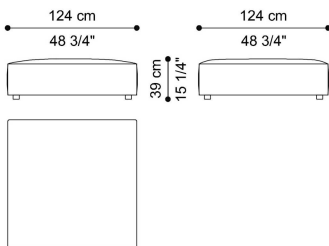

L 104 D 67 H 39 CM

SECTIONAL SOFA  
SEAT WITH CUSHION ELEMENT B  
**C.KIN.213.B**

L 104 D 67 H 39 CM

SECTIONAL SOFA  
SEAT WITH BACK CUSHION ELEMENT C  
**C.KIN.213.C**

L 104 D 87 H 39 CM

SECTIONAL SOFA  
SEAT WITH CUSHION AND BACK CUSHION  
ELEMENT D  
**C.KIN.213.D**

L 104 D 87 H 39 CM

SECTIONAL SOFA  
SEAT ELEMENT E  
**C.KIN.213.E**

L 124 D 67 H 39 CM

SECTIONAL SOFA  
SEAT WITH CUSHION ELEMENT F  
**C.KIN.213.F**

L 124 D 67 H 39 CM

SECTIONAL SOFA  
SEAT WITH BACK CUSHION ELEMENT G  
**C.KIN.213.G**

L 124 D 87 H 39 CM

SECTIONAL SOFA  
SEAT WITH CUSHION AND BACK CUSHION  
ELEMENT H  
**C.KIN.213.H**

L 124 D 87 H 39 CM

SECTIONAL SOFA  
POUF ELEMENT I  
**C.KIN.213.I**

L 104 D 104 H 39 CM

SECTIONAL SOFA  
POUF WITH CUSHION ELEMENT J  
**C.KIN.213.J**

L 104 D 104 H 39 CM

SECTIONAL SOFA  
POUF ELEMENT K  
**C.KIN.213.K**

L 124 D 124 H 39 CM

SECTIONAL SOFA  
POUF WITH CUSHION ELEMENT L  
**C.KIN.213.L**

L 124 D 124 H 39 CM

SECTIONAL SOFA  
CHAISE LONGUE WITH BACK CUSHION ELEMENT  
M