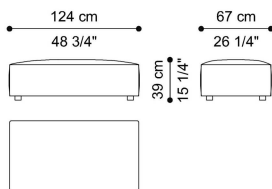

L 104 D 67 H 39 CM

SECTIONAL SOFA  
SEAT WITH CUSHION ELEMENT B  
**C.KIN.213.B**

L 104 D 67 H 39 CM

SECTIONAL SOFA  
SEAT WITH BACK CUSHION ELEMENT C  
**C.KIN.213.C**

L 104 D 87 H 39 CM

SECTIONAL SOFA  
SEAT WITH CUSHION AND BACK CUSHION  
ELEMENT D  
**C.KIN.213.D**

L 104 D 87 H 39 CM

SECTIONAL SOFA  
SEAT ELEMENT E  
**C.KIN.213.E**

L 124 D 67 H 39 CM

SECTIONAL SOFA  
SEAT WITH CUSHION ELEMENT F  
**C.KIN.213.F**

L 124 D 67 H 39 CM

SECTIONAL SOFA  
SEAT WITH BACK CUSHION ELEMENT G  
**C.KIN.213.G**

L 124 D 87 H 39 CM

SECTIONAL SOFA  
SEAT WITH CUSHION AND BACK CUSHION  
ELEMENT H  
**C.KIN.213.H**

L 124 D 87 H 39 CM

SECTIONAL SOFA  
POUF ELEMENT I  
**C.KIN.213.I**

L 104 D 104 H 39 CM

SECTIONAL SOFA  
POUF WITH CUSHION ELEMENT J  
**C.KIN.213.J**

L 104 D 104 H 64 CM

SECTIONAL SOFA  
SMALL CORNER SEAT ELEMENT X  
**C.KIN.213.X**

L 104 D 104 H 64 CM

SECTIONAL SOFA  
CORNER SEAT WITH CUSHION AND BACK CUSHIONS ELEMENT Y  
**C.KIN.213.Y**

L 124 D 124 H 82 CM