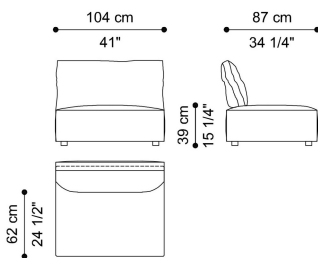

L 104 D 67 H 39 CM

SECTIONAL SOFA  
SEAT WITH CUSHION ELEMENT B  
**C.KIN.213.B**

L 104 D 67 H 39 CM

SECTIONAL SOFA  
SEAT WITH BACK CUSHION ELEMENT C  
**C.KIN.213.C**

L 104 D 87 H 39 CM

SECTIONAL SOFA  
SEAT WITH CUSHION AND BACK CUSHION  
ELEMENT D  
**C.KIN.213.D**

L 104 D 87 H 39 CM

SECTIONAL SOFA  
SEAT ELEMENT E  
**C.KIN.213.E**

L 124 D 67 H 39 CM

SECTIONAL SOFA  
SEAT WITH CUSHION ELEMENT F  
**C.KIN.213.F**

L 124 D 67 H 39 CM

SECTIONAL SOFA  
SEAT WITH BACK CUSHION ELEMENT G  
**C.KIN.213.G**

L 104 D 104 H 64 CM

SECTIONAL SOFA  
SMALL CORNER SEAT ELEMENT X  
**C.KIN.213.X**

L 104 D 104 H 64 CM

SECTIONAL SOFA  
CORNER SEAT WITH CUSHION AND BACK CUSHIONS ELEMENT Y  
**C.KIN.213.Y**

L 124 D 124 H 82 CM

L 242 D 124 H 82 CM

2-SEATER SOFA  
**C.KIN.211.C**

L 242 D 104 H 64 CM

2-SEATER SOFA  
WITH SEAT CUSHIONS  
**C.KIN.211.D**

L 242 D 104 H 64 CM

UPHOLSTERY

FABRIC / LEATHER

 download the file in the product page