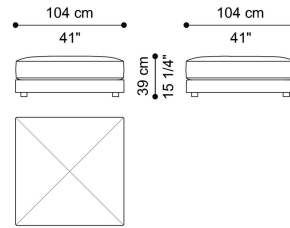

L 104 D 67 H 39 CM

SECTIONAL SOFA  
SEAT WITH CUSHION ELEMENT B  
**C.KIN.213.B**

L 104 D 67 H 39 CM

SECTIONAL SOFA  
SEAT WITH BACK CUSHION ELEMENT C  
**C.KIN.213.C**

L 104 D 87 H 39 CM

SECTIONAL SOFA  
SEAT WITH CUSHION AND BACK CUSHION  
ELEMENT D  
**C.KIN.213.D**

L 104 D 87 H 39 CM

SECTIONAL SOFA  
SEAT ELEMENT E  
**C.KIN.213.E**

L 124 D 67 H 39 CM

SECTIONAL SOFA  
SEAT WITH CUSHION ELEMENT F  
**C.KIN.213.F**

L 124 D 67 H 39 CM

SECTIONAL SOFA  
SEAT WITH BACK CUSHION ELEMENT G  
**C.KIN.213.G**

L 124 D 87 H 39 CM

SECTIONAL SOFA  
SEAT WITH CUSHION AND BACK CUSHION  
ELEMENT H  
**C.KIN.213.H**

L 124 D 87 H 39 CM

SECTIONAL SOFA  
POUF ELEMENT I  
**C.KIN.213.I**

L 104 D 104 H 39 CM

SECTIONAL SOFA  
POUF WITH CUSHION ELEMENT J  
**C.KIN.213.J**

L 104 D 104 H 39 CM

SECTIONAL SOFA  
POUF ELEMENT K  
**C.KIN.213.K**

L 124 D 124 H 39 CM

SECTIONAL SOFA  
POUF WITH CUSHION ELEMENT L  
**C.KIN.213.L**

L 124 D 124 H 39 CM

SECTIONAL SOFA  
CHAISE LONGUE WITH BACK CUSHION ELEMENT  
M