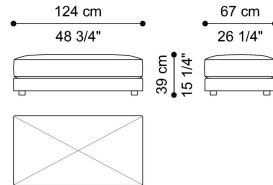

L 104 D 67 H 39 CM

SECTIONAL SOFA  
SEAT WITH CUSHION ELEMENT B  
**C.KIN.213.B**

L 104 D 67 H 39 CM

SECTIONAL SOFA  
SEAT WITH BACK CUSHION ELEMENT C  
**C.KIN.213.C**

L 104 D 87 H 39 CM

SECTIONAL SOFA  
SEAT WITH CUSHION AND BACK CUSHION  
ELEMENT D  
**C.KIN.213.D**

L 104 D 87 H 39 CM

SECTIONAL SOFA  
SEAT ELEMENT E  
**C.KIN.213.E**

L 124 D 67 H 39 CM

SECTIONAL SOFA  
SEAT WITH CUSHION ELEMENT F  
**C.KIN.213.F**

L 124 D 67 H 39 CM

SECTIONAL SOFA  
SEAT WITH BACK CUSHION ELEMENT G  
**C.KIN.213.G**

L 124 D 87 H 39 CM

SECTIONAL SOFA  
SEAT WITH CUSHION AND BACK CUSHION  
ELEMENT H  
**C.KIN.213.H**

L 124 D 87 H 39 CM

SECTIONAL SOFA  
POUF ELEMENT I  
**C.KIN.213.I**

L 104 D 104 H 39 CM

SECTIONAL SOFA  
POUF WITH CUSHION ELEMENT J  
**C.KIN.213.J**

L 104 D 104 H 64 CM

SECTIONAL SOFA  
SMALL CORNER SEAT ELEMENT X  
**C.KIN.213.X**

L 104 D 104 H 64 CM

SECTIONAL SOFA  
CORNER SEAT WITH CUSHION AND BACK CUSHIONS ELEMENT Y  
**C.KIN.213.Y**

L 124 D 124 H 82 CM