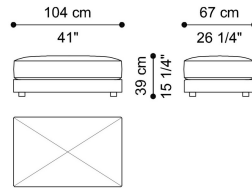

L 104 D 67 H 39 CM

SECTIONAL SOFA  
SEAT WITH CUSHION ELEMENT B  
**C.KIN.213.B**

L 104 D 67 H 39 CM

SECTIONAL SOFA  
SEAT WITH BACK CUSHION ELEMENT C  
**C.KIN.213.C**

L 104 D 87 H 39 CM

SECTIONAL SOFA  
SEAT WITH CUSHION AND BACK CUSHION  
ELEMENT D  
**C.KIN.213.D**

L 104 D 87 H 39 CM

SECTIONAL SOFA  
SEAT ELEMENT E  
**C.KIN.213.E**

L 124 D 67 H 39 CM

SECTIONAL SOFA  
SEAT WITH CUSHION ELEMENT F  
**C.KIN.213.F**

L 124 D 67 H 39 CM

SECTIONAL SOFA  
SEAT WITH BACK CUSHION ELEMENT G  
**C.KIN.213.G**

L 124 D 87 H 39 CM

SECTIONAL SOFA  
SEAT WITH CUSHION AND BACK CUSHION  
ELEMENT H  
**C.KIN.213.H**

L 124 D 87 H 39 CM

SECTIONAL SOFA  
POUF ELEMENT I  
**C.KIN.213.I**

L 104 D 104 H 39 CM

SECTIONAL SOFA  
POUF WITH CUSHION ELEMENT J  
**C.KIN.213.J**

L 104 D 104 H 64 CM

SECTIONAL SOFA  
SMALL CORNER SEAT ELEMENT X  
**C.KIN.213.X**

L 104 D 104 H 64 CM

SECTIONAL SOFA  
CORNER SEAT WITH CUSHION AND BACK CUSHIONS ELEMENT Y  
**C.KIN.213.Y**

L 124 D 124 H 82 CM