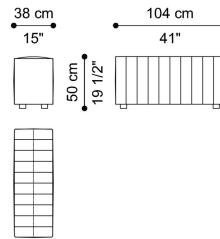

**C.KIN.213.O**

L 124 D 213 H 39 CM

SECTIONAL SOFA  
CHAISE LONGUE WITH CUSHION AND BACK  
CUSHION ELEMENT P

**C.KIN.213.P**

L 124 D 213 H 39 CM

SECTIONAL SOFA  
BACK ELEMENT Q

**C.KIN.213.Q**

L 104 D 38 H 64 CM

SECTIONAL SOFA  
BACK ELEMENT R

**C.KIN.213.R**

L 124 D 38 H 64 CM

SECTIONAL SOFA  
LEFT ARM ELEMENT S  
**C.KIN.213.S**

L 38 D 104 H 50 CM

SECTIONAL SOFA  
RIGHT ARM ELEMENT T  
**C.KIN.213.T**

L 38 D 104 H 50 CM

SECTIONAL SOFA  
LEFT ARM ELEMENT U  
**C.KIN.213.U**

L 38 D 124 H 50 CM

SECTIONAL SOFA  
RIGHT ARM ELEMENT V  
**C.KIN.213.V**

L 38 D 124 H 50 CM

SECTIONAL SOFA  
SMALL CORNER SEAT WITH CUSHION ELEMENT W  
**C.KIN.213.W**

L 104 D 104 H 64 CM

SECTIONAL SOFA  
SMALL CORNER SEAT ELEMENT X  
**C.KIN.213.X**

L 104 D 104 H 64 CM

SECTIONAL SOFA  
CORNER SEAT WITH CUSHION AND BACK CUSHIONS ELEMENT Y  
**C.KIN.213.Y**

L 124 D 124 H 82 CM