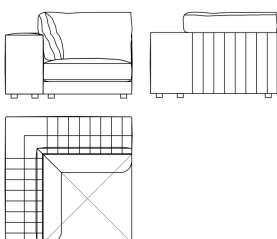

SECTIONAL SOFA  
BACK ELEMENT R

**C.KIN.213.R**

L 124 D 38 H 64 CM

SECTIONAL SOFA  
LEFT ARM ELEMENT S  
**C.KIN.213.S**

L 38 D 104 H 50 CM

SECTIONAL SOFA  
RIGHT ARM ELEMENT T  
**C.KIN.213.T**

L 38 D 104 H 50 CM

SECTIONAL SOFA  
LEFT ARM ELEMENT U  
**C.KIN.213.U**

L 38 D 124 H 50 CM

SECTIONAL SOFA  
RIGHT ARM ELEMENT V  
**C.KIN.213.V**

L 38 D 124 H 50 CM

SECTIONAL SOFA  
SMALL CORNER SEAT WITH CUSHION ELEMENT W  
**C.KIN.213.W**

L 104 D 104 H 64 CM

SECTIONAL SOFA  
SMALL CORNER SEAT ELEMENT X  
**C.KIN.213.X**

L 104 D 104 H 64 CM

SECTIONAL SOFA  
CORNER SEAT WITH CUSHION AND BACK CUSHIONS ELEMENT Y  
**C.KIN.213.Y**

L 124 D 124 H 82 CM