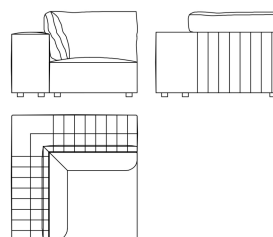

SECTIONAL SOFA  
LEFT ARM ELEMENT U  
**C.KIN.213.U**

L 38 D 124 H 50 CM

SECTIONAL SOFA  
RIGHT ARM ELEMENT V  
**C.KIN.213.V**

L 38 D 124 H 50 CM

SECTIONAL SOFA  
SMALL CORNER SEAT WITH CUSHION ELEMENT W  
**C.KIN.213.W**

L 104 D 104 H 64 CM

SECTIONAL SOFA  
SMALL CORNER SEAT ELEMENT X  
**C.KIN.213.X**

L 104 D 104 H 64 CM

SECTIONAL SOFA  
CORNER SEAT WITH CUSHION AND BACK CUSHIONS ELEMENT Y  
**C.KIN.213.Y**

L 124 D 124 H 82 CM

SECTIONAL SOFA  
CORNER SEAT WITH BACK CUSHIONS ELEMENT Z  
**C.KIN.213.Z**

L 124 D 124 H 82 CM

2-SEATER SOFA  
WITH BACK CUSHIONS  
**C.KIN.211.A**

L 242 D 124 H 82 CM

2-SEATER SOFA  
WITH SEAT AND BACK CUSHIONS  
**C.KIN.211.B**