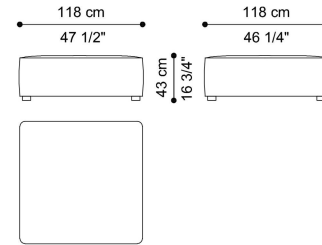

DIMENSIONS

SECTIONAL SOFA - RIGHT ELEMENT O C.HA2.213.O

L 118 D 104 H 76 CM

SECTIONAL SOFA - LEFT ELEMENT P C.HA2.213.P

L 118 D 104 H 76 CM

SECTIONAL SOFA - RIGHT ELEMENT Q C.HA2.213.Q

L 138 D 104 H 76 CM

SECTIONAL SOFA - LEFT ELEMENT R C.HA2.213.R

L 138 D 104 H 76 CM

SECTIONAL SOFA - CENTRAL ELEMENT S C.HA2.213.S

L 108 D 104 H 76 CM

SECTIONAL SOFA - CENTRAL ELEMENT T C.HA2.213.T

L 138 D 104 H 76 CM

HAMPTONS.2 SECTIONAL SOFAS

roberto cavalli

HOME

INTERIORS

SECTIONAL SOFA - RIGHT DORMEUSE ELEMENT U C.HA2.213.U

L 138 D 154 H 76 CM

SECTIONAL SOFA - LEFT DORMEUSE V C.HA2.213.V

L 138 D 154 H 76 CM

SECTIONAL SOFA - CORNER ELEMENT W C.HA2.213.W

L 118 D 118 H 76 CM

SECTIONAL SOFA - POUF SINGOLAR ELEMENT Y C.HA2.213.Y

L 118 D 118 H 43 CM

ARMCHAIR C.HA2.221.A

L 138 D 104 H 76 CM

HAMPTONS.2

SECTIONAL SOFAS

roberto cavalli

HOME