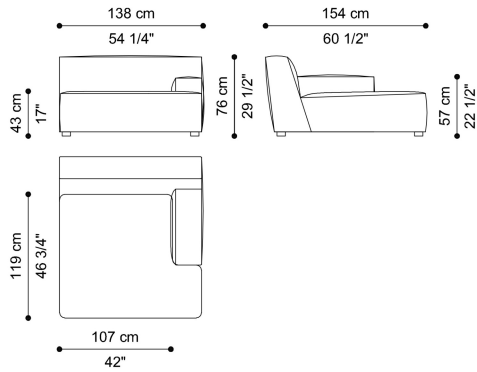

DIMENSIONS

SECTIONAL SOFA - RIGHT ELEMENT O C.HA2.213.O

L 118 D 104 H 76 CM

SECTIONAL SOFA - LEFT ELEMENT P C.HA2.213.P

L 118 D 104 H 76 CM

SECTIONAL SOFA - RIGHT ELEMENT Q C.HA2.213.Q

L 138 D 104 H 76 CM

SECTIONAL SOFA - LEFT ELEMENT R C.HA2.213.R

L 138 D 104 H 76 CM

SECTIONAL SOFA - CENTRAL ELEMENT S C.HA2.213.S

L 108 D 104 H 76 CM

SECTIONAL SOFA - CENTRAL ELEMENT T C.HA2.213.T

L 138 D 104 H 76 CM

HAMPTONS.2 SECTIONAL SOFAS

roberto cavalli

HOME

INTERIORS

SECTIONAL SOFA - RIGHT DORMEUSE ELEMENT U C.HA2.213.U

L 138 D 154 H 76 CM

SECTIONAL SOFA - LEFT DORMEUSE V C.HA2.213.V

L 138 D 154 H 76 CM

SECTIONAL SOFA - CORNER ELEMENT W C.HA2.213.W

L 118 D 118 H 76 CM

SECTIONAL SOFA - POUF SINGOLAR ELEMENT Y C.HA2.213.Y

L 118 D 118 H 43 CM

ARMCHAIR C.HA2.221.A

L 138 D 104 H 76 CM

HAMPTONS.2

SECTIONAL SOFAS

roberto cavalli

HOME