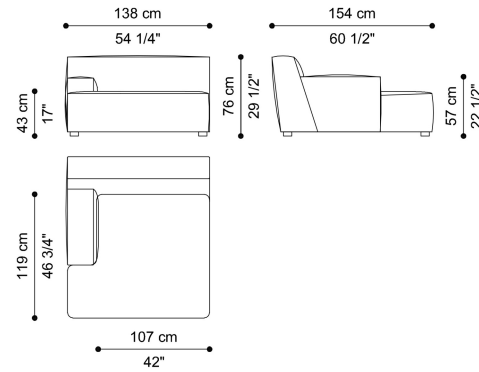

DIMENSIONS

SECTIONAL SOFA - RIGHT ELEMENT O C.HA2.213.O

L 118 D 104 H 76 CM

SECTIONAL SOFA - LEFT ELEMENT P C.HA2.213.P

L 118 D 104 H 76 CM

SECTIONAL SOFA - RIGHT ELEMENT Q C.HA2.213.Q

L 138 D 104 H 76 CM

SECTIONAL SOFA - LEFT ELEMENT R C.HA2.213.R

L 138 D 104 H 76 CM

SECTIONAL SOFA - CENTRAL ELEMENT S C.HA2.213.S

L 108 D 104 H 76 CM

SECTIONAL SOFA - CENTRAL ELEMENT T C.HA2.213.T

L 138 D 104 H 76 CM

HAMPTONS.2 SECTIONAL SOFAS

roberto cavalli

HOME

INTERIORS

SECTIONAL SOFA - RIGHT DORMEUSE ELEMENT U C.HA2.213.U

L 138 D 154 H 76 CM

SECTIONAL SOFA - LEFT DORMEUSE V C.HA2.213.V

L 138 D 154 H 76 CM

SECTIONAL SOFA - CORNER ELEMENT W C.HA2.213.W

L 118 D 118 H 76 CM

SECTIONAL SOFA - POUF SINGOLAR ELEMENT Y C.HA2.213.Y

L 118 D 118 H 43 CM

ARMCHAIR C.HA2.221.A

L 138 D 104 H 76 CM

HAMPTONS.2

SECTIONAL SOFAS

roberto cavalli

HOME