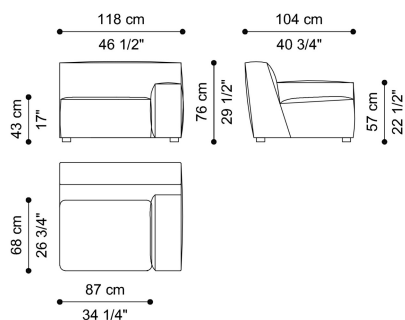

DIMENSIONS

SECTIONAL SOFA - RIGHT ELEMENT O C.HA2.213.O

L 118 D 104 H 76 CM

SECTIONAL SOFA - LEFT ELEMENT P C.HA2.213.P

L 118 D 104 H 76 CM

SECTIONAL SOFA - RIGHT ELEMENT Q C.HA2.213.Q

L 138 D 104 H 76 CM

SECTIONAL SOFA - LEFT ELEMENT R C.HA2.213.R

L 138 D 104 H 76 CM

SECTIONAL SOFA - CENTRAL ELEMENT S C.HA2.213.S

L 108 D 104 H 76 CM

SECTIONAL SOFA - CENTRAL ELEMENT T C.HA2.213.T

L 138 D 104 H 76 CM

HAMPTONS.2 SECTIONAL SOFAS

roberto cavalli

HOME

INTERIORS

SECTIONAL SOFA - RIGHT DORMEUSE ELEMENT U C.HA2.213.U

L 138 D 154 H 76 CM

SECTIONAL SOFA - LEFT DORMEUSE V C.HA2.213.V

L 138 D 154 H 76 CM

SECTIONAL SOFA - CORNER ELEMENT W C.HA2.213.W

L 118 D 118 H 76 CM

SECTIONAL SOFA - POUF SINGOLAR ELEMENT Y C.HA2.213.Y

L 118 D 118 H 43 CM

ARMCHAIR C.HA2.221.A

L 138 D 104 H 76 CM

HAMPTONS.2

SECTIONAL SOFAS

roberto cavalli

HOME