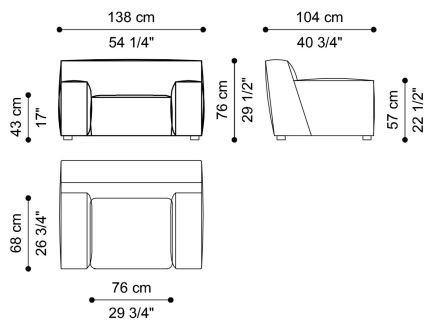

DIMENSIONS

SECTIONAL SOFA - RIGHT ELEMENT O C.HA2.213.O

L 118 D 104 H 76 CM

SECTIONAL SOFA - LEFT ELEMENT P C.HA2.213.P

L 118 D 104 H 76 CM

SECTIONAL SOFA - RIGHT ELEMENT Q C.HA2.213.Q

L 138 D 104 H 76 CM

SECTIONAL SOFA - LEFT ELEMENT R C.HA2.213.R

L 138 D 104 H 76 CM

SECTIONAL SOFA - CENTRAL ELEMENT S C.HA2.213.S

L 108 D 104 H 76 CM

SECTIONAL SOFA - CENTRAL ELEMENT T C.HA2.213.T

L 138 D 104 H 76 CM

HAMPTONS.2 SECTIONAL SOFAS

roberto cavalli

HOME

INTERIORS

SECTIONAL SOFA - RIGHT DORMEUSE ELEMENT U C.HA2.213.U

L 138 D 154 H 76 CM

SECTIONAL SOFA - LEFT DORMEUSE V C.HA2.213.V

L 138 D 154 H 76 CM

SECTIONAL SOFA - CORNER ELEMENT W C.HA2.213.W

L 118 D 118 H 76 CM

SECTIONAL SOFA - POUF SINGOLAR ELEMENT Y C.HA2.213.Y

L 118 D 118 H 43 CM

ARMCHAIR C.HA2.221.A

L 138 D 104 H 76 CM

HAMPTONS.2

SECTIONAL SOFAS

roberto cavalli

HOME