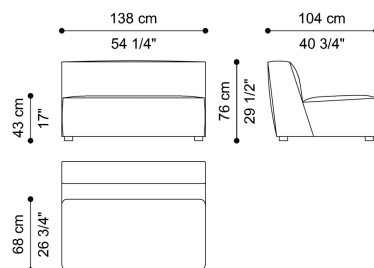

DIMENSIONS

SECTIONAL SOFA - RIGHT ELEMENT O C.HA2.213.O

L 118 D 104 H 76 CM

SECTIONAL SOFA - LEFT ELEMENT P C.HA2.213.P

L 118 D 104 H 76 CM

SECTIONAL SOFA - RIGHT ELEMENT Q C.HA2.213.Q

L 138 D 104 H 76 CM

SECTIONAL SOFA - LEFT ELEMENT R C.HA2.213.R

L 138 D 104 H 76 CM

SECTIONAL SOFA - CENTRAL ELEMENT S C.HA2.213.S

L 108 D 104 H 76 CM

SECTIONAL SOFA - CENTRAL ELEMENT T C.HA2.213.T

L 138 D 104 H 76 CM

HAMPTONS.2 SECTIONAL SOFAS

roberto cavalli

HOME

INTERIORS

SECTIONAL SOFA - RIGHT DORMEUSE ELEMENT U C.HA2.213.U

L 138 D 154 H 76 CM

SECTIONAL SOFA - LEFT DORMEUSE V C.HA2.213.V

L 138 D 154 H 76 CM

SECTIONAL SOFA - CORNER ELEMENT W C.HA2.213.W

L 118 D 118 H 76 CM

SECTIONAL SOFA - POUF SINGOLAR ELEMENT Y C.HA2.213.Y

L 118 D 118 H 43 CM

ARMCHAIR C.HA2.221.A

L 138 D 104 H 76 CM

HAMPTONS.2

SECTIONAL SOFAS

roberto cavalli

HOME