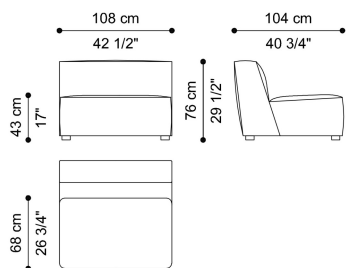

DIMENSIONS

SECTIONAL SOFA - RIGHT ELEMENT O C.HA2.213.O

L 118 D 104 H 76 CM

SECTIONAL SOFA - LEFT ELEMENT P C.HA2.213.P

L 118 D 104 H 76 CM

SECTIONAL SOFA - RIGHT ELEMENT Q C.HA2.213.Q

L 138 D 104 H 76 CM

SECTIONAL SOFA - LEFT ELEMENT R C.HA2.213.R

L 138 D 104 H 76 CM

SECTIONAL SOFA - CENTRAL ELEMENT S C.HA2.213.S

L 108 D 104 H 76 CM

SECTIONAL SOFA - CENTRAL ELEMENT T C.HA2.213.T

L 138 D 104 H 76 CM

HAMPTONS.2 SECTIONAL SOFAS

roberto cavalli

HOME

INTERIORS

SECTIONAL SOFA - RIGHT DORMEUSE ELEMENT U C.HA2.213.U

L 138 D 154 H 76 CM

SECTIONAL SOFA - LEFT DORMEUSE V C.HA2.213.V

L 138 D 154 H 76 CM

SECTIONAL SOFA - CORNER ELEMENT W C.HA2.213.W

L 118 D 118 H 76 CM

SECTIONAL SOFA - POUF SINGOLAR ELEMENT Y C.HA2.213.Y

L 118 D 118 H 43 CM

ARMCHAIR C.HA2.221.A

L 138 D 104 H 76 CM

HAMPTONS.2

SECTIONAL SOFAS

roberto cavalli

HOME