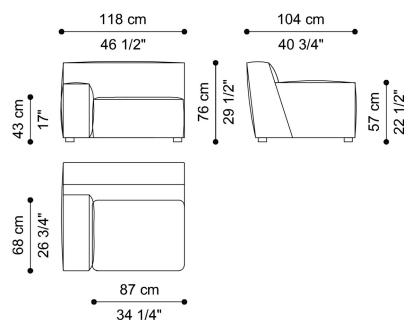

DIMENSIONS

SECTIONAL SOFA - RIGHT ELEMENT O C.HA2.213.O

L 118 D 104 H 76 CM

SECTIONAL SOFA - LEFT ELEMENT P C.HA2.213.P

L 118 D 104 H 76 CM

SECTIONAL SOFA - RIGHT ELEMENT Q C.HA2.213.Q

L 138 D 104 H 76 CM

SECTIONAL SOFA - LEFT ELEMENT R C.HA2.213.R

L 138 D 104 H 76 CM

SECTIONAL SOFA - CENTRAL ELEMENT S C.HA2.213.S

L 108 D 104 H 76 CM

SECTIONAL SOFA - CENTRAL ELEMENT T C.HA2.213.T

L 138 D 104 H 76 CM

HAMPTONS.2 SECTIONAL SOFAS

roberto cavalli

HOME

INTERIORS

SECTIONAL SOFA - RIGHT DORMEUSE ELEMENT U C.HA2.213.U

L 138 D 154 H 76 CM

SECTIONAL SOFA - LEFT DORMEUSE V C.HA2.213.V

L 138 D 154 H 76 CM

SECTIONAL SOFA - CORNER ELEMENT W C.HA2.213.W

L 118 D 118 H 76 CM

SECTIONAL SOFA - POUF SINGOLAR ELEMENT Y C.HA2.213.Y

L 118 D 118 H 43 CM

ARMCHAIR C.HA2.221.A

L 138 D 104 H 76 CM

HAMPTONS.2

SECTIONAL SOFAS

roberto cavalli

HOME