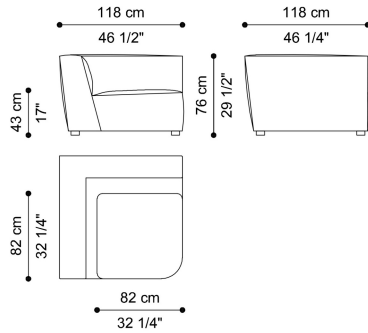

DIMENSIONS

SECTIONAL SOFA - RIGHT ELEMENT O C.HA2.213.O

L 118 D 104 H 76 CM

SECTIONAL SOFA - LEFT ELEMENT P C.HA2.213.P

L 118 D 104 H 76 CM

SECTIONAL SOFA - RIGHT ELEMENT Q C.HA2.213.Q

L 138 D 104 H 76 CM

SECTIONAL SOFA - LEFT ELEMENT R C.HA2.213.R

L 138 D 104 H 76 CM

SECTIONAL SOFA - CENTRAL ELEMENT S C.HA2.213.S

L 108 D 104 H 76 CM

SECTIONAL SOFA - CENTRAL ELEMENT T C.HA2.213.T

L 138 D 104 H 76 CM

HAMPTONS.2 SECTIONAL SOFAS

roberto cavalli

HOME

INTERIORS

SECTIONAL SOFA - RIGHT DORMEUSE ELEMENT U C.HA2.213.U

L 138 D 154 H 76 CM

SECTIONAL SOFA - LEFT DORMEUSE V C.HA2.213.V

L 138 D 154 H 76 CM

SECTIONAL SOFA - CORNER ELEMENT W C.HA2.213.W

L 118 D 118 H 76 CM

SECTIONAL SOFA - POUF SINGOLAR ELEMENT Y C.HA2.213.Y

L 118 D 118 H 43 CM

ARMCHAIR C.HA2.221.A

L 138 D 104 H 76 CM

HAMPTONS.2

SECTIONAL SOFAS

roberto cavalli

HOME