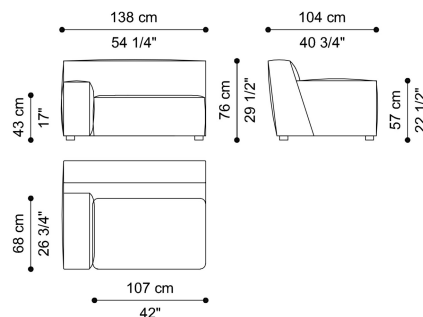

DIMENSIONS

SECTIONAL SOFA - RIGHT ELEMENT O C.HA2.213.O

L 118 D 104 H 76 CM

SECTIONAL SOFA - LEFT ELEMENT P C.HA2.213.P

L 118 D 104 H 76 CM

SECTIONAL SOFA - RIGHT ELEMENT Q C.HA2.213.Q

L 138 D 104 H 76 CM

SECTIONAL SOFA - LEFT ELEMENT R C.HA2.213.R

L 138 D 104 H 76 CM

SECTIONAL SOFA - CENTRAL ELEMENT S C.HA2.213.S

L 108 D 104 H 76 CM

SECTIONAL SOFA - CENTRAL ELEMENT T C.HA2.213.T

L 138 D 104 H 76 CM

HAMPTONS.2 SECTIONAL SOFAS

roberto cavalli

HOME

INTERIORS

SECTIONAL SOFA - RIGHT DORMEUSE ELEMENT U C.HA2.213.U

L 138 D 154 H 76 CM

SECTIONAL SOFA - LEFT DORMEUSE V C.HA2.213.V

L 138 D 154 H 76 CM

SECTIONAL SOFA - CORNER ELEMENT W C.HA2.213.W

L 118 D 118 H 76 CM

SECTIONAL SOFA - POUF SINGOLAR ELEMENT Y C.HA2.213.Y

L 118 D 118 H 43 CM

ARMCHAIR C.HA2.221.A

L 138 D 104 H 76 CM

HAMPTONS.2

SECTIONAL SOFAS

roberto cavalli

HOME