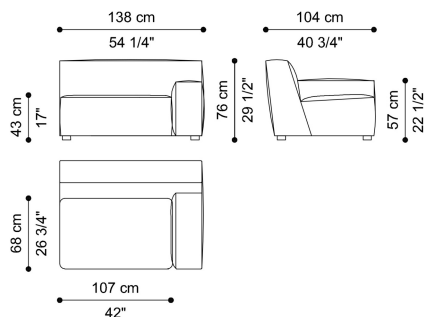

DIMENSIONS

SECTIONAL SOFA - RIGHT ELEMENT O C.HA2.213.O

L 118 D 104 H 76 CM

SECTIONAL SOFA - LEFT ELEMENT P C.HA2.213.P

L 118 D 104 H 76 CM

SECTIONAL SOFA - RIGHT ELEMENT Q C.HA2.213.Q

L 138 D 104 H 76 CM

SECTIONAL SOFA - LEFT ELEMENT R C.HA2.213.R

L 138 D 104 H 76 CM

SECTIONAL SOFA - CENTRAL ELEMENT S C.HA2.213.S

L 108 D 104 H 76 CM

SECTIONAL SOFA - CENTRAL ELEMENT T C.HA2.213.T

L 138 D 104 H 76 CM

HAMPTONS.2 SECTIONAL SOFAS

roberto cavalli

HOME

INTERIORS

SECTIONAL SOFA - RIGHT DORMEUSE ELEMENT U C.HA2.213.U

L 138 D 154 H 76 CM

SECTIONAL SOFA - LEFT DORMEUSE V C.HA2.213.V

L 138 D 154 H 76 CM

SECTIONAL SOFA - CORNER ELEMENT W C.HA2.213.W

L 118 D 118 H 76 CM

SECTIONAL SOFA - POUF SINGOLAR ELEMENT Y C.HA2.213.Y

L 118 D 118 H 43 CM

ARMCHAIR C.HA2.221.A

L 138 D 104 H 76 CM

HAMPTONS.2

SECTIONAL SOFAS

roberto cavalli

HOME