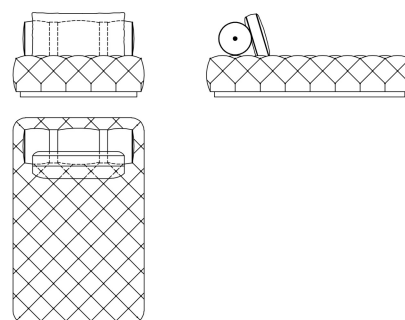

CAPITONNÉ
CAPITONNÉ SURCHARGE FOR DARLINGTON.2
MODULAR SOFA ELEMENT C.DR2.213.N (SILK
EXCLUDED)
C.COM.964.LMX