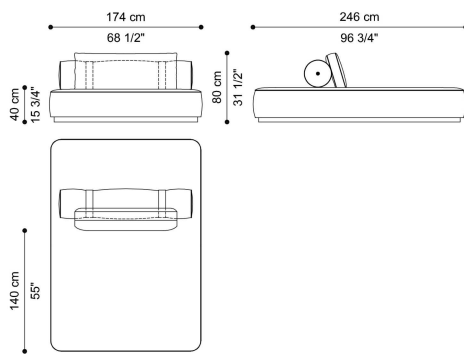

**DIMENSIONS**

SECTIONAL SOFA  
CHAISE LONGUE ELEMENT A  
**C.DR2.213.A**

L 174 D 246 H 80 CM

SECTIONAL SOFA  
LEFT ELEMENT B  
**C.DR2.213.B**

L 195 D 174 H 40 CM

SECTIONAL SOFA  
CENTRAL ELEMENT C  
**C.DR2.213.C**

L 174 D 174 H 80 CM

SECTIONAL SOFA  
RIGHT ELEMENT D  
**C.DR2.213.D**

L 195 D 174 H 40 CM

### SECTIONAL SOFA RIGHT ELEMENT L C.DR2.213.L

L 288 D 126 H 80 CM

### SECTIONAL SOFA CORNER ELEMENT M C.DR2.213.M

L 174 D 174 H 80 CM