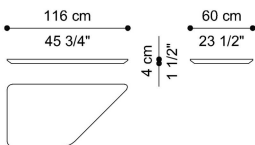

SMALL TABLE FOR MODULAR SOFA
GREY CARBALHO VENEERED - GLOSSY | ROSE
CARBALHO VENEERED - GLOSSY | EUCALYPTUS
FRISÉ VENEERED - GLOSSY
C.COM.965.A8X