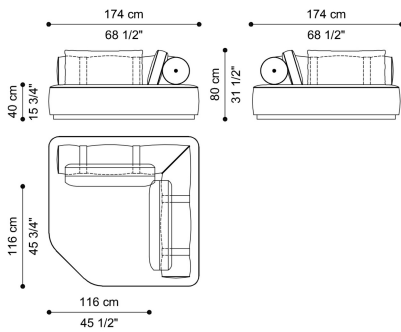

### SECTIONAL SOFA LEFT ELEMENT K C.DR2.213.K

L 288 D 126 H 80 CM

### SECTIONAL SOFA RIGHT ELEMENT L C.DR2.213.L

L 288 D 126 H 80 CM

### SECTIONAL SOFA CORNER ELEMENT M C.DR2.213.M

L 174 D 174 H 80 CM