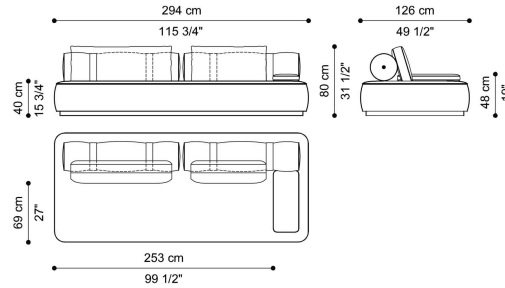

SECTIONAL SOFA RIGHT ELEMENT F C.DR2.213.F