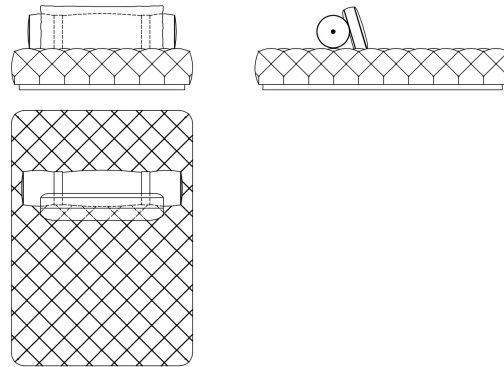

DARLINGTON.2 SECTIONAL SOFAS

CUSHION
FABRIC CAT. C
C.COM.946.AIX

CAPITONNÉ
CAPITONNÉ SURCHARGE FOR DARLINGTON.2
MODULAR SOFA ELEMENT C.DR2.213.A (SILK
EXCLUDED)
C.COM.964.CMX