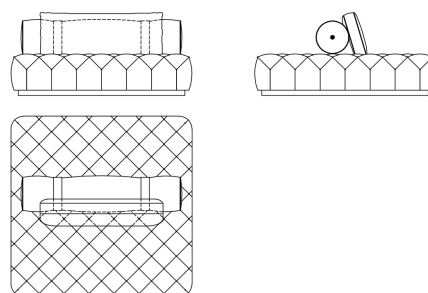

SMALL TABLE FOR MODULAR SOFA
GREY CARBALHO VENEERED - GLOSSY | ROSE
CARBALHO VENEERED - GLOSSY | EUCALYPTUS
FRISÉ VENEERED - GLOSSY
C.COM.965.A8X

CAPITONNÉ
CAPITONNÉ SURCHARGE FOR DARLINGTON.2
MODULAR SOFA ELEMENT C.DR2.213.C (SILK
EXCLUDED)
C.COM.964.BMX