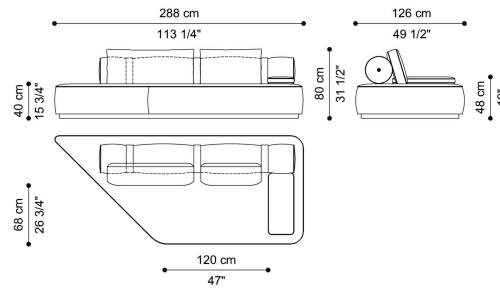

SECTIONAL SOFA RIGHT ELEMENT L C.DR2.213.L

L 288 D 126 H 80 CM