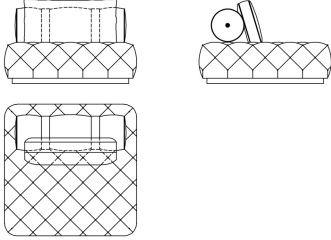

DARLINGTON.2 SECTIONAL SOFAS

CAPITONNÉ
CAPITONNÉ SURCHARGE FOR DARLINGTON.2
MODULAR SOFA ELEMENT C.DR2.213.O (SILK
EXCLUDED)
C.COM.964.MMX