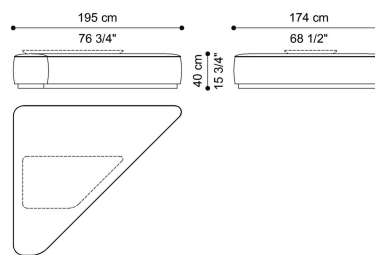

**DIMENSIONS**

SECTIONAL SOFA  
CHAISE LONGUE ELEMENT A  
**C.DR2.213.A**

L 174 D 246 H 80 CM

SECTIONAL SOFA  
LEFT ELEMENT B  
**C.DR2.213.B**

L 195 D 174 H 40 CM

SECTIONAL SOFA  
CENTRAL ELEMENT C  
**C.DR2.213.C**

L 174 D 174 H 80 CM

SECTIONAL SOFA  
RIGHT ELEMENT D  
**C.DR2.213.D**

L 195 D 174 H 40 CM

## SECTIONAL SOFA LEFT ELEMENT E C.DR2.213.E

L 294 D 126 H 80 CM

### SECTIONAL SOFA CORNER ELEMENT M C.DR2.213.M

L 174 D 174 H 80 CM