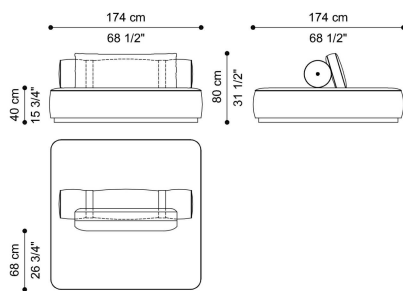

**DIMENSIONS**

SECTIONAL SOFA  
CHAISE LONGUE ELEMENT A  
**C.DR2.213.A**

L 174 D 246 H 80 CM

SECTIONAL SOFA  
LEFT ELEMENT B  
**C.DR2.213.B**

L 195 D 174 H 40 CM

SECTIONAL SOFA  
CENTRAL ELEMENT C  
**C.DR2.213.C**

L 174 D 174 H 80 CM

SECTIONAL SOFA  
RIGHT ELEMENT D  
**C.DR2.213.D**

L 195 D 174 H 40 CM

## SECTIONAL SOFA LEFT ELEMENT E C.DR2.213.E

L 294 D 126 H 80 CM

### SECTIONAL SOFA CORNER ELEMENT M C.DR2.213.M

L 174 D 174 H 80 CM