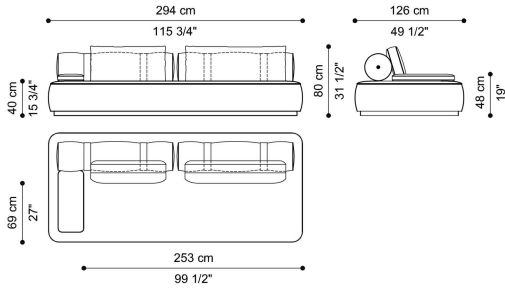

**DIMENSIONS**

SECTIONAL SOFA  
CHAISE LONGUE ELEMENT A  
**C.DR2.213.A**

L 174 D 246 H 80 CM

SECTIONAL SOFA  
LEFT ELEMENT B  
**C.DR2.213.B**

L 195 D 174 H 40 CM

SECTIONAL SOFA  
CENTRAL ELEMENT C  
**C.DR2.213.C**

L 174 D 174 H 80 CM

SECTIONAL SOFA  
RIGHT ELEMENT D  
**C.DR2.213.D**

L 195 D 174 H 40 CM

## SECTIONAL SOFA LEFT ELEMENT E C.DR2.213.E

L 294 D 126 H 80 CM

### SECTIONAL SOFA CORNER ELEMENT M C.DR2.213.M

L 174 D 174 H 80 CM