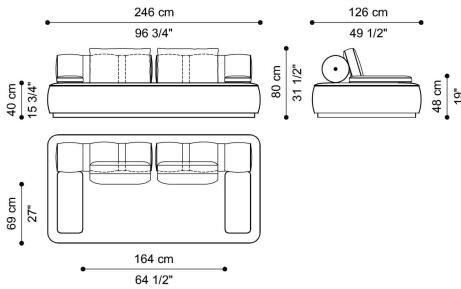

### SECTIONAL SOFA POUF ELEMENT A C.DR2.222.A

L 126 D 126 H 40 CM

## SECTIONAL SOFAS

SECTIONAL SOFA  
RECTANGULAR SIDE TABLE (WITHOUT TRAY)  
**C.DR2.232.A**

L 45 D 110 H 36 CM

2-SEATER SOFA  
**C.DR2.211.B**

L 246 D 126 H 80 CM

3-SEATER SOFA  
**C.DR2.211.A**

L 294 D 126 H 80 CM