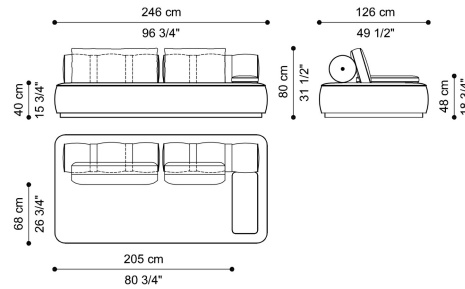

SECTIONAL SOFA RIGHT ELEMENT H C.DR2.213.H