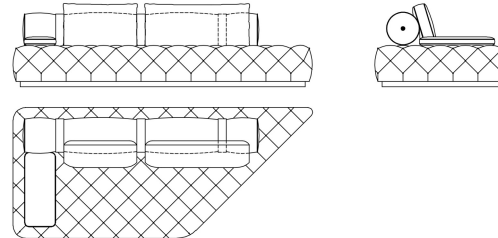

CAPITONNÉ
CAPITONNÉ SURCHARGE FOR DARLINGTON.2
MODULAR SOFA ELEMENT C.DR2.213.K AND
C.DR2.213.L (SILK EXCLUDED)
C.COM.964.JMX