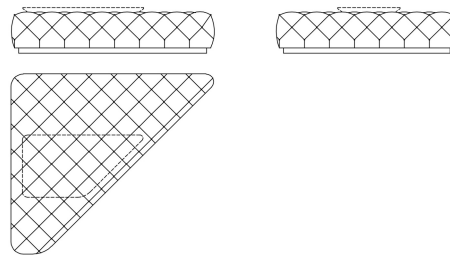

LOGO
RC SNAKE EMBROIDERY - ON LEATHER AND
SELECTED FABRICS ONLY (1 SIDE)
C.COM.841.CMX

CAPITONNÉ
CAPITONNÉ SURCHARGE FOR DARLINGTON.2
MODULAR SOFA ELEMENT C.DR2.213.B AND
C.DR2.213.D (SILK EXCLUDED)
C.COM.964.AMX