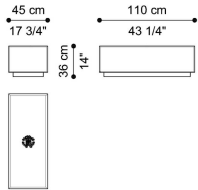

DARLINGTON.2

SECTIONAL SOFAS

SECTIONAL SOFA
RECTANGULAR SIDE TABLE (WITHOUT TRAY)
C.DR2.232.A

L 45 D 110 H 36 CM

2-SEATER SOFA
C.DR2.211.B