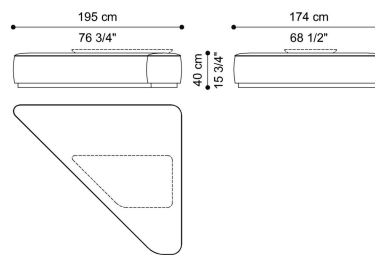

**DIMENSIONS**

SECTIONAL SOFA  
CHAISE LONGUE ELEMENT A  
**C.DR2.213.A**

L 174 D 246 H 80 CM

SECTIONAL SOFA  
LEFT ELEMENT B  
**C.DR2.213.B**

L 195 D 174 H 40 CM

SECTIONAL SOFA  
CENTRAL ELEMENT C  
**C.DR2.213.C**

L 174 D 174 H 80 CM

SECTIONAL SOFA  
RIGHT ELEMENT D  
**C.DR2.213.D**

L 195 D 174 H 40 CM

## SECTIONAL SOFA LEFT ELEMENT E C.DR2.213.E

L 294 D 126 H 80 CM

### SECTIONAL SOFA CORNER ELEMENT M C.DR2.213.M

L 174 D 174 H 80 CM