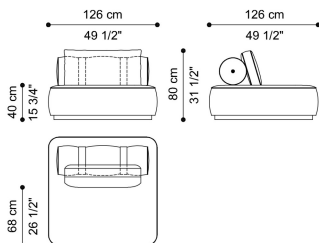

SECTIONAL SOFA CENTRAL ELEMENT O C.DR2.213.O

L 126 D 126 H 80 CM