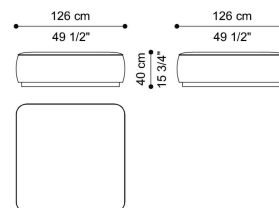

SECTIONAL SOFA POUF ELEMENT A C.DR2.222.A

L 126 D 126 H 40 CM