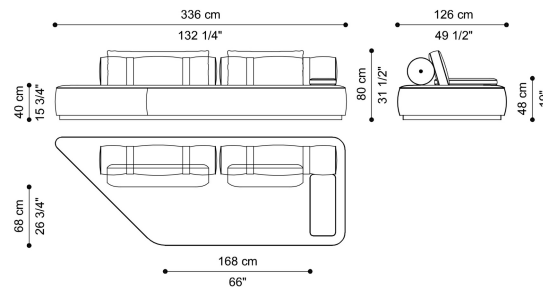

SECTIONAL SOFA RIGHT ELEMENT J C.DR2.213.J