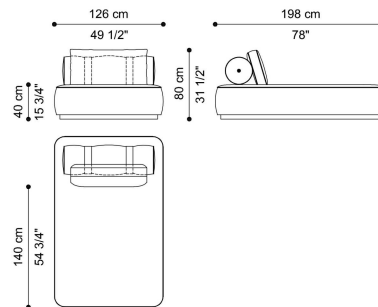

SECTIONAL SOFA CHAISE LONGUE ELEMENT N C.DR2.213.N

L 126 D 198 H 80 CM