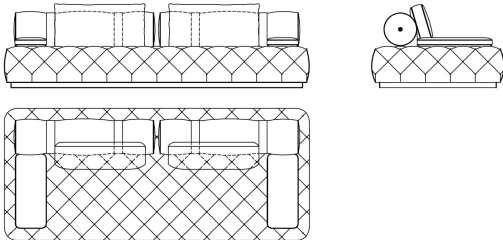

CAPITONNÉ
CAPITONNÉ SURCHARGE FOR DARLINGTON.2 3-
SEATER SOFA (SILK EXCLUDED)
C.COM.964.EMX