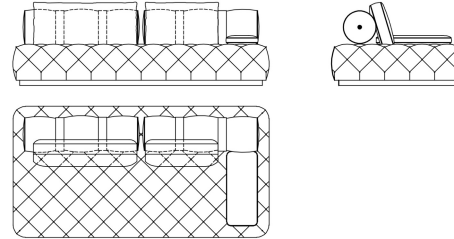

# DARLINGTON.2 SECTIONAL SOFAS

roberto cavalli

HOME

INTERIORS

CAPITONNÉ  
CAPITONNÉ SURCHARGE FOR DARLINGTON.2  
MODULAR SOFA ELEMENT C.DR2.213.E AND  
C.DR2.213.F (SILK EXCLUDED)  
**C.COM.964.GMX**

CAPITONNÉ  
CAPITONNÉ SURCHARGE FOR DARLINGTON.2  
MODULAR SOFA ELEMENT C.DR2.213.G AND  
C.DR2.213.H (SILK EXCLUDED)  
**C.COM.964.HMX**