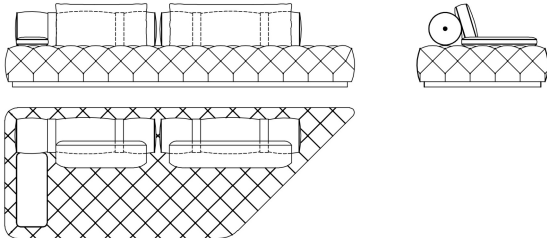

CAPITONNÉ
CAPITONNÉ SURCHARGE FOR DARLINGTON.2
MODULAR SOFA ELEMENT C.DR2.213.I AND
C.DR2.213.J (SILK EXCLUDED)
C.COM.964.IMX