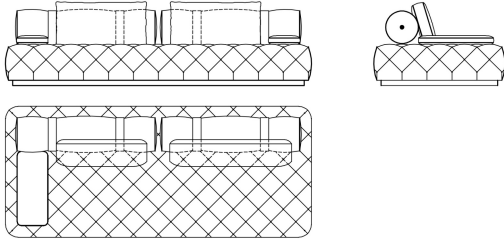

DARLINGTON.2 SECTIONAL SOFAS

roberto cavalli

HOME

INTERIORS

CAPITONNÉ
CAPITONNÉ SURCHARGE FOR DARLINGTON.2
MODULAR SOFA ELEMENT C.DR2.213.E AND
C.DR2.213.F (SILK EXCLUDED)
C.COM.964.GMX