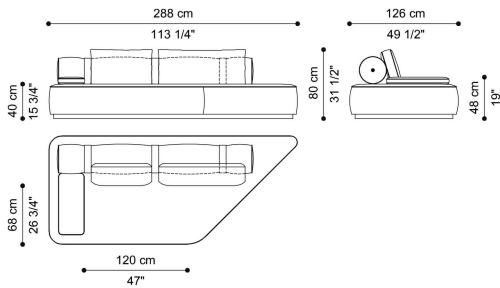

DARLINGTON.2

SECTIONAL SOFAS

SECTIONAL SOFA LEFT ELEMENT K C.DR2.213.K

L 288 D 126 H 80 CM