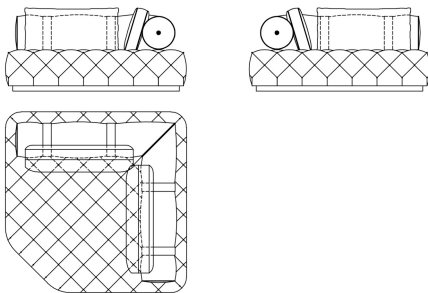

CAPITONNÉ
CAPITONNÉ SURCHARGE FOR DARLINGTON.2
MODULAR SOFA ELEMENT C.DR2.213.M (SILK
EXCLUDED)
C.COM.964.KMX