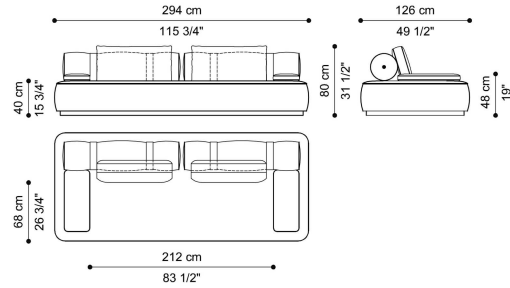

## SECTIONAL SOFAS

SECTIONAL SOFA  
RECTANGULAR SIDE TABLE (WITHOUT TRAY)  
**C.DR2.232.A**

L 45 D 110 H 36 CM

2-SEATER SOFA  
**C.DR2.211.B**

L 246 D 126 H 80 CM

3-SEATER SOFA  
**C.DR2.211.A**

L 294 D 126 H 80 CM