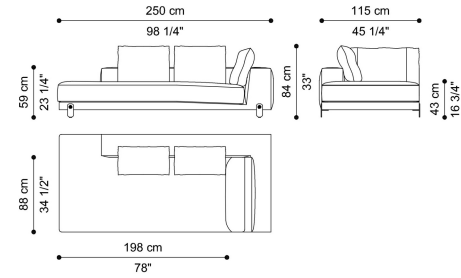

L 245 D 110 H 84 CM

SECTIONAL SOFA - ELEMENT B WITH RIGHT ARM
C.CAI.213.B

L 245 D 110 H 84 CM

SECTIONAL SOFA - ELEMENT C WITH LEFT ARM
C.CAI.213.C

L 205 D 110 H 84 CM

SECTIONAL SOFA - ELEMENT D WITH RIGHT ARM
C.CAI.213.D

L 205 D 110 H 84 CM

SECTIONAL SOFA - LEFT CHAISE LONGUE ELEMENT
E
C.CAI.213.E

L 115 D 160 H 84 CM

SECTIONAL SOFA - RIGHT CHAISE LONGUE
ELEMENT F
C.CAI.213.F

L 115 D 160 H 84 CM

CAICOS SECTIONAL SOFAS

roberto cavalli

HOME

INTERIORS

SECTIONAL SOFA - LEFT MERIDIAN ELEMENT G C.CAI.213.G

L 250 D 115 H 84 CM

SECTIONAL SOFA - RIGHT MERIDIAN ELEMENT H C.CAI.213.H

L 250 D 115 H 84 CM

3-SEATER SOFA C.CAI.211.A

L 270 D 110 H 84 CM

2-SEATER SOFA C.CAI.211.B

L 230 D 110 H 84 CM

FEET

METAL

Metal Gold - Glossy

UPHOLSTERY

FABRIC / LEATHER

 [download the file in the product page](#)