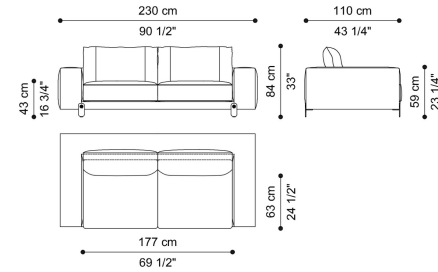

L 245 D 110 H 84 CM

SECTIONAL SOFA - ELEMENT B WITH RIGHT ARM
C.CAI.213.B

L 245 D 110 H 84 CM

SECTIONAL SOFA - ELEMENT C WITH LEFT ARM
C.CAI.213.C

L 205 D 110 H 84 CM

SECTIONAL SOFA - ELEMENT D WITH RIGHT ARM
C.CAI.213.D

L 205 D 110 H 84 CM

SECTIONAL SOFA - LEFT CHAISE LONGUE ELEMENT
E
C.CAI.213.E

L 115 D 160 H 84 CM

SECTIONAL SOFA - RIGHT CHAISE LONGUE
ELEMENT F
C.CAI.213.F

L 115 D 160 H 84 CM

CAICOS SECTIONAL SOFAS

roberto cavalli

HOME

INTERIORS

SECTIONAL SOFA - LEFT MERIDIAN ELEMENT G C.CAI.213.G

L 250 D 115 H 84 CM

SECTIONAL SOFA - RIGHT MERIDIAN ELEMENT H C.CAI.213.H

L 250 D 115 H 84 CM

3-SEATER SOFA C.CAI.211.A

L 270 D 110 H 84 CM

2-SEATER SOFA C.CAI.211.B

L 230 D 110 H 84 CM

FEET

METAL

Metal Gold - Glossy

UPHOLSTERY

FABRIC / LEATHER

 [download the file in the product page](#)