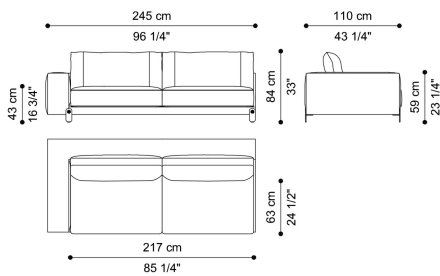

CAICOS
SECTIONAL SOFAS

roberto cavalli

HOME

INTERIORS

DESCRIPTION

Structure in multilayer wood and foam.
Upholstery in fabric or leather from the collection.
Metal feet in Gold finishing.

DIMENSIONS

SECTIONAL SOFA - ELEMENT A WITH LEFT ARM
C.CAI.213.A

L 245 D 110 H 84 CM

SECTIONAL SOFA - ELEMENT B WITH RIGHT ARM
C.CAI.213.B

L 245 D 110 H 84 CM

SECTIONAL SOFA - ELEMENT C WITH LEFT ARM
C.CAI.213.C

L 205 D 110 H 84 CM

SECTIONAL SOFA - ELEMENT D WITH RIGHT ARM
C.CAI.213.D

L 205 D 110 H 84 CM

SECTIONAL SOFA - LEFT CHAISE LONGUE ELEMENT
E
C.CAI.213.E

L 115 D 160 H 84 CM

SECTIONAL SOFA - RIGHT CHAISE LONGUE
ELEMENT F
C.CAI.213.F

L 115 D 160 H 84 CM

CAICOS SECTIONAL SOFAS

roberto cavalli

HOME

INTERIORS

SECTIONAL SOFA - LEFT MERIDIAN ELEMENT G C.CAI.213.G

L 250 D 115 H 84 CM

SECTIONAL SOFA - RIGHT MERIDIAN ELEMENT H C.CAI.213.H

L 250 D 115 H 84 CM

3-SEATER SOFA C.CAI.211.A

L 270 D 110 H 84 CM