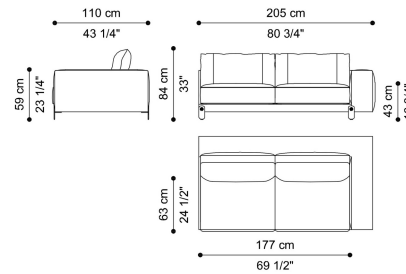

L 245 D 110 H 84 CM

SECTIONAL SOFA - ELEMENT B WITH RIGHT ARM
C.CAI.213.B

L 245 D 110 H 84 CM

SECTIONAL SOFA - ELEMENT C WITH LEFT ARM
C.CAI.213.C

L 205 D 110 H 84 CM

SECTIONAL SOFA - ELEMENT D WITH RIGHT ARM
C.CAI.213.D

L 205 D 110 H 84 CM

SECTIONAL SOFA - LEFT CHAISE LONGUE ELEMENT
E
C.CAI.213.E

L 115 D 160 H 84 CM

SECTIONAL SOFA - RIGHT CHAISE LONGUE
ELEMENT F
C.CAI.213.F

L 115 D 160 H 84 CM

CAICOS SECTIONAL SOFAS

roberto cavalli

HOME

INTERIORS

SECTIONAL SOFA - LEFT MERIDIAN ELEMENT G C.CAI.213.G

L 250 D 115 H 84 CM

SECTIONAL SOFA - RIGHT MERIDIAN ELEMENT H C.CAI.213.H

L 250 D 115 H 84 CM

3-SEATER SOFA C.CAI.211.A

L 270 D 110 H 84 CM

2-SEATER SOFA C.CAI.211.B

L 230 D 110 H 84 CM

FEET

METAL

Metal Gold - Glossy

UPHOLSTERY

FABRIC / LEATHER

 [download the file in the product page](#)