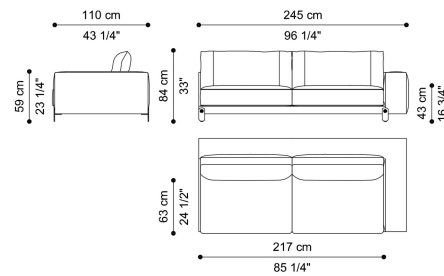

CAICOS
SECTIONAL SOFAS

roberto cavalli

HOME

INTERIORS

DESCRIPTION

Structure in multilayer wood and foam.
Upholstery in fabric or leather from the collection.
Metal feet in Gold finishing.

DIMENSIONS

SECTIONAL SOFA - ELEMENT A WITH LEFT ARM
C.CAI.213.A

L 245 D 110 H 84 CM

SECTIONAL SOFA - ELEMENT B WITH RIGHT ARM
C.CAI.213.B

L 245 D 110 H 84 CM

SECTIONAL SOFA - ELEMENT C WITH LEFT ARM
C.CAI.213.C

L 205 D 110 H 84 CM

SECTIONAL SOFA - ELEMENT D WITH RIGHT ARM
C.CAI.213.D

L 205 D 110 H 84 CM

SECTIONAL SOFA - LEFT CHAISE LONGUE ELEMENT
E
C.CAI.213.E

L 115 D 160 H 84 CM

SECTIONAL SOFA - RIGHT CHAISE LONGUE
ELEMENT F
C.CAI.213.F

L 115 D 160 H 84 CM

CAICOS SECTIONAL SOFAS

roberto cavalli

HOME

INTERIORS

SECTIONAL SOFA - LEFT MERIDIAN ELEMENT G C.CAI.213.G

L 250 D 115 H 84 CM

SECTIONAL SOFA - RIGHT MERIDIAN ELEMENT H C.CAI.213.H

L 250 D 115 H 84 CM

3-SEATER SOFA C.CAI.211.A

L 270 D 110 H 84 CM