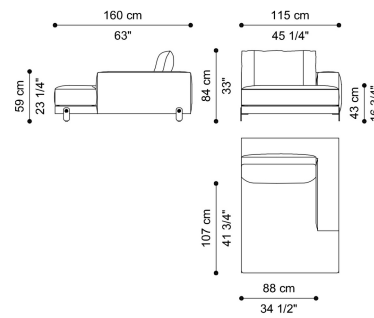

L 245 D 110 H 84 CM

SECTIONAL SOFA - ELEMENT B WITH RIGHT ARM
C.CAI.213.B

L 245 D 110 H 84 CM

SECTIONAL SOFA - ELEMENT C WITH LEFT ARM
C.CAI.213.C

L 205 D 110 H 84 CM

SECTIONAL SOFA - ELEMENT D WITH RIGHT ARM
C.CAI.213.D

L 205 D 110 H 84 CM

SECTIONAL SOFA - LEFT CHAISE LONGUE ELEMENT
E
C.CAI.213.E

L 115 D 160 H 84 CM

SECTIONAL SOFA - RIGHT CHAISE LONGUE
ELEMENT F
C.CAI.213.F

L 115 D 160 H 84 CM

CAICOS SECTIONAL SOFAS

roberto cavalli

HOME

INTERIORS

SECTIONAL SOFA - LEFT MERIDIAN ELEMENT G C.CAI.213.G

L 250 D 115 H 84 CM

SECTIONAL SOFA - RIGHT MERIDIAN ELEMENT H C.CAI.213.H

L 250 D 115 H 84 CM

3-SEATER SOFA C.CAI.211.A

L 270 D 110 H 84 CM