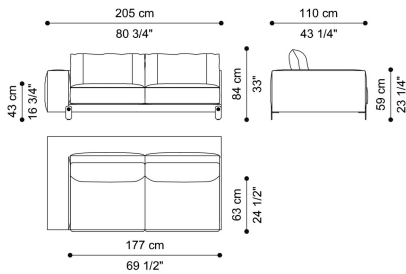

CAICOS
SECTIONAL SOFAS

roberto cavalli

HOME

INTERIORS

DESCRIPTION

Structure in multilayer wood and foam.
Upholstery in fabric or leather from the collection.
Metal feet in Gold finishing.

DIMENSIONS

SECTIONAL SOFA - ELEMENT A WITH LEFT ARM
C.CAI.213.A

L 245 D 110 H 84 CM

SECTIONAL SOFA - ELEMENT B WITH RIGHT ARM
C.CAI.213.B

L 245 D 110 H 84 CM

SECTIONAL SOFA - ELEMENT C WITH LEFT ARM
C.CAI.213.C

L 205 D 110 H 84 CM

SECTIONAL SOFA - ELEMENT D WITH RIGHT ARM
C.CAI.213.D

L 205 D 110 H 84 CM

SECTIONAL SOFA - LEFT CHAISE LONGUE ELEMENT
E
C.CAI.213.E

L 115 D 160 H 84 CM

SECTIONAL SOFA - RIGHT CHAISE LONGUE
ELEMENT F
C.CAI.213.F

L 115 D 160 H 84 CM

CAICOS SECTIONAL SOFAS

roberto cavalli

HOME

INTERIORS

SECTIONAL SOFA - LEFT MERIDIAN ELEMENT G C.CAI.213.G

L 250 D 115 H 84 CM

SECTIONAL SOFA - RIGHT MERIDIAN ELEMENT H C.CAI.213.H

L 250 D 115 H 84 CM

3-SEATER SOFA C.CAI.211.A

L 270 D 110 H 84 CM