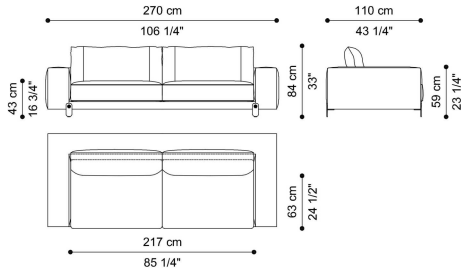

L 245 D 110 H 84 CM

SECTIONAL SOFA - ELEMENT B WITH RIGHT ARM
C.CAI.213.B

L 245 D 110 H 84 CM

SECTIONAL SOFA - ELEMENT C WITH LEFT ARM
C.CAI.213.C

L 205 D 110 H 84 CM

SECTIONAL SOFA - ELEMENT D WITH RIGHT ARM
C.CAI.213.D

L 205 D 110 H 84 CM

SECTIONAL SOFA - LEFT CHAISE LONGUE ELEMENT
E
C.CAI.213.E

L 115 D 160 H 84 CM

SECTIONAL SOFA - RIGHT CHAISE LONGUE
ELEMENT F
C.CAI.213.F

L 115 D 160 H 84 CM

CAICOS SECTIONAL SOFAS

roberto cavalli

HOME

INTERIORS

SECTIONAL SOFA - LEFT MERIDIAN ELEMENT G C.CAI.213.G

L 250 D 115 H 84 CM

SECTIONAL SOFA - RIGHT MERIDIAN ELEMENT H C.CAI.213.H

L 250 D 115 H 84 CM

3-SEATER SOFA C.CAI.211.A

L 270 D 110 H 84 CM

2-SEATER SOFA C.CAI.211.B

L 230 D 110 H 84 CM

FEET

METAL

Metal Gold - Glossy

UPHOLSTERY

FABRIC / LEATHER

 [download the file in the product page](#)