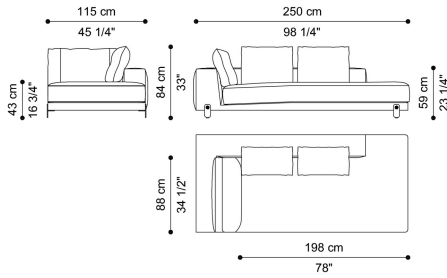

L 245 D 110 H 84 CM

SECTIONAL SOFA - ELEMENT B WITH RIGHT ARM
C.CAI.213.B

L 245 D 110 H 84 CM

SECTIONAL SOFA - ELEMENT C WITH LEFT ARM
C.CAI.213.C

L 205 D 110 H 84 CM

SECTIONAL SOFA - ELEMENT D WITH RIGHT ARM
C.CAI.213.D

L 205 D 110 H 84 CM

SECTIONAL SOFA - LEFT CHAISE LONGUE ELEMENT
E
C.CAI.213.E

L 115 D 160 H 84 CM

SECTIONAL SOFA - RIGHT CHAISE LONGUE
ELEMENT F
C.CAI.213.F

L 115 D 160 H 84 CM

CAICOS SECTIONAL SOFAS

roberto cavalli

HOME

INTERIORS

SECTIONAL SOFA - LEFT MERIDIAN ELEMENT G C.CAI.213.G

L 250 D 115 H 84 CM

SECTIONAL SOFA - RIGHT MERIDIAN ELEMENT H C.CAI.213.H

L 250 D 115 H 84 CM

3-SEATER SOFA C.CAI.211.A

L 270 D 110 H 84 CM