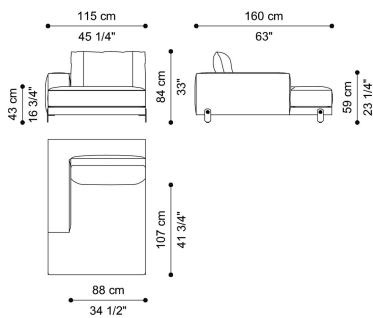

L 245 D 110 H 84 CM

SECTIONAL SOFA - ELEMENT B WITH RIGHT ARM
C.CAI.213.B

L 245 D 110 H 84 CM

SECTIONAL SOFA - ELEMENT C WITH LEFT ARM
C.CAI.213.C

L 205 D 110 H 84 CM

SECTIONAL SOFA - ELEMENT D WITH RIGHT ARM
C.CAI.213.D

L 205 D 110 H 84 CM

SECTIONAL SOFA - LEFT CHAISE LONGUE ELEMENT
E
C.CAI.213.E

L 115 D 160 H 84 CM

SECTIONAL SOFA - RIGHT CHAISE LONGUE
ELEMENT F
C.CAI.213.F

L 115 D 160 H 84 CM

CAICOS SECTIONAL SOFAS

roberto cavalli

HOME

INTERIORS

SECTIONAL SOFA - LEFT MERIDIAN ELEMENT G C.CAI.213.G

L 250 D 115 H 84 CM

SECTIONAL SOFA - RIGHT MERIDIAN ELEMENT H C.CAI.213.H

L 250 D 115 H 84 CM

3-SEATER SOFA C.CAI.211.A

L 270 D 110 H 84 CM