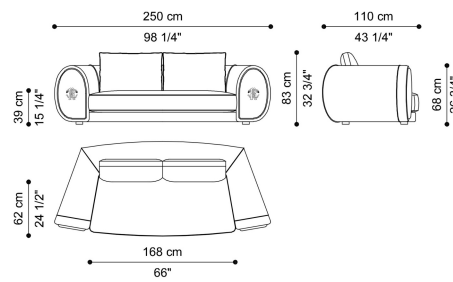

DIMENSIONS

3-SEATER SOFA
C.BO2.211.A

L 280 D 110 H 83 CM

2-SEATER SOFA
C.BO2.211.B

L 250 D 110 H 83 CM

DECORATIVE ELEMENTS

METAL

Metal Gold - Glossy