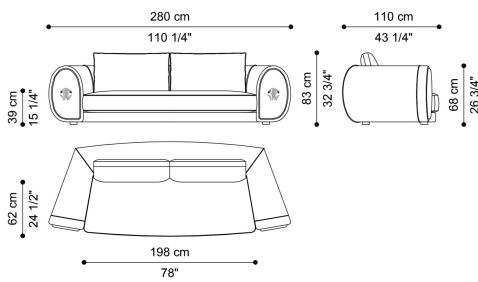

DIMENSIONS

3-SEATER SOFA
C.BO2.211.A

L 280 D 110 H 83 CM

2-SEATER SOFA
C.BO2.211.B

L 250 D 110 H 83 CM

DECORATIVE ELEMENTS

METAL

Metal Gold - Glossy