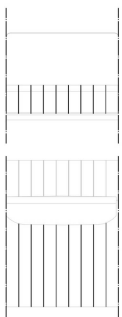

STRIPES ON SEAT FOR ARUBA ARMCHAIR

Plain leather and Paul fabric only

C.COM.934.CMX

UPHOLSTERY

FABRIC / LEATHER

[download the file in the product page](#)

ACCESSORIES

DECORATIVE CUSHIONS

[download the file in the product page](#)