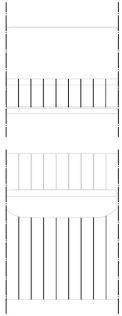

**DIMENSIONS**

SECTIONAL SOFA - LEFT DORMEUSE ELEMENT  
**C.ARU.213.A**

L 130 D 170 H 83 CM

SECTIONAL SOFA - RIGHT DORMEUSE ELEMENT  
**C.ARU.213.B**

L 130 D 170 H 83 CM

SECTIONAL SOFA - ELEMENT C WITH LEFT ARM  
**C.ARU.213.C**

L 250 D 115 H 83 CM

SECTIONAL SOFA - ELEMENT D WITH RIGHT ARM  
**C.ARU.213.D**

L 250 D 115 H 83 CM

SECTIONAL SOFA - ELEMENT E WITH LEFT ARM  
**C.ARU.213.E**

L 210 D 115 H 83 CM

SECTIONAL SOFA - ELEMENT F WITH RIGHT ARM  
**C.ARU.213.F**

L 210 D 115 H 83 CM

3-SEATER SOFA  
**C.ARU.211.A**

L 280 D 115 H 83 CM

2-SEATER SOFA  
**C.ARU.211.B**

L 240 D 115 H 83 CM

ARMCHAIR  
**C.ARU.221.A**

L 130 D 105 H 83 CM

---

OPTIONAL

STRIPES ON SEAT FOR ARUBA 3-SEATER SOFA

Plain leather and Paul fabric only

**C.COM.934.AMX**

STRIPES ON SEAT FOR ARUBA 2-SEATER AND SECTIONAL SOFA

Plain leather and Paul fabric only

**C.COM.934.BMX**