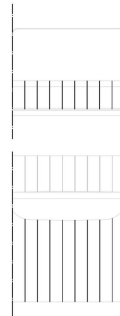

L 250 D 115 H 83 CM

SECTIONAL SOFA - ELEMENT D WITH RIGHT ARM  
**C.ARU.213.D**

L 250 D 115 H 83 CM

SECTIONAL SOFA - ELEMENT E WITH LEFT ARM  
**C.ARU.213.E**

L 210 D 115 H 83 CM

SECTIONAL SOFA - ELEMENT F WITH RIGHT ARM  
**C.ARU.213.F**

L 210 D 115 H 83 CM

3-SEATER SOFA  
**C.ARU.211.A**

L 280 D 115 H 83 CM

2-SEATER SOFA  
**C.ARU.211.B**

L 240 D 115 H 83 CM

ARMCHAIR  
**C.ARU.221.A**

L 130 D 105 H 83 CM

---

OPTIONAL

STRIPES ON SEAT FOR ARUBA 3-SEATER SOFA

Plain leather and Paul fabric only

**C.COM.934.AMX**

STRIPES ON SEAT FOR ARUBA 2-SEATER AND SECTIONAL SOFA

Plain leather and Paul fabric only

**C.COM.934.BMX**